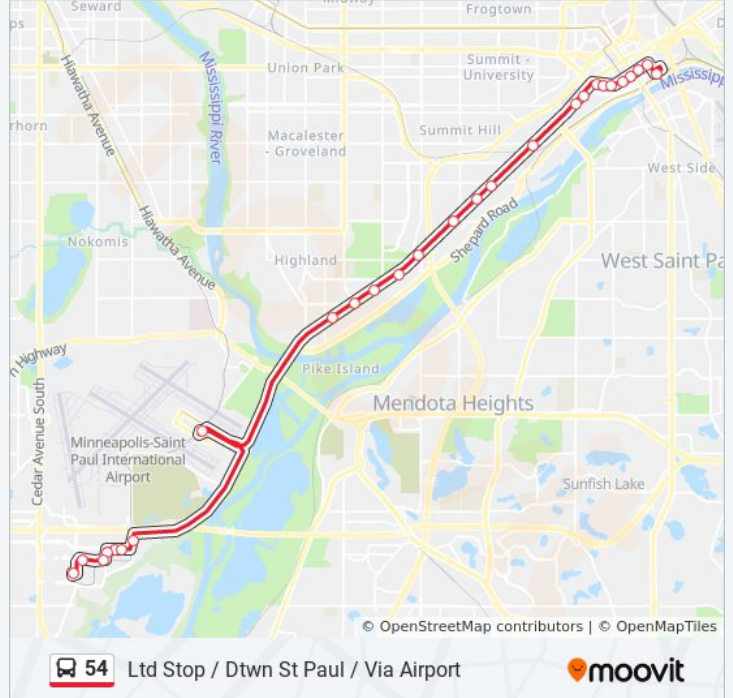

Use the Moovit App to find the closest 54 bus station near you and find out when is the next 54 bus arriving.

**Direction: Ltd Stop / Dtwm St Paul / Via Airport**

27 stops

[VIEW LINE SCHEDULE](#)

- Moa Transit Station Gate B
- Lindau Ln & 26th Ave S
- Lindau Ln & Winstead Way / 30th Ave
- 30th Ave S & American Blvd E
- American Blvd & Metro Dr E
- American Blvd & 33rd Ave S (Intl)
- 34th Ave S & American Blvd / I-494
- Msp Terminal 1 Transit Station
- 7th St W & Maynard Dr W
- 7th St W & Madison St
- 7th St W & Rankin St
- 7th St W & Mickeys Diner
- 7th St W & Lexington Pkwy S
- 7th St W & Otto Ave
- 7th St W & Watson Ave
- 7th St W & Osceola Ave
- 7th St W & St Clair Ave
- 7th St W & Grand Ave
- 7th St W & Chestnut St
- 5th St & 7th St W
- 5th St & Roy Wilkins Auditorium

**Direction:** Ltd Stop / Dtwm St Paul / Via Airport

**Stops:** 27

**Trip Duration:** 37 min

**Line Summary:**

5th St & Market St

5th St & Wabasha St / Cedar St

5th St & Minnesota St

5th St & Jackson St

5th St & Sibley St / Wacouta St

Union Depot Station & Terminal

**Direction: Ltd Stop / Mall Amer / Via Airport**

45 stops

[VIEW LINE SCHEDULE](#)

Maplewood Mall Transit Center & Gate B

White Bear Ave & Beam Ave

**Direction:** Ltd Stop / Mall Amer / Via Airport

**Stops:** 45

**Trip Duration:** 40 min

**Line Summary:**

6th St & Jackson St

6th St & Jackson / Robert

6th St & Cedar St

6th St & Wabasha St