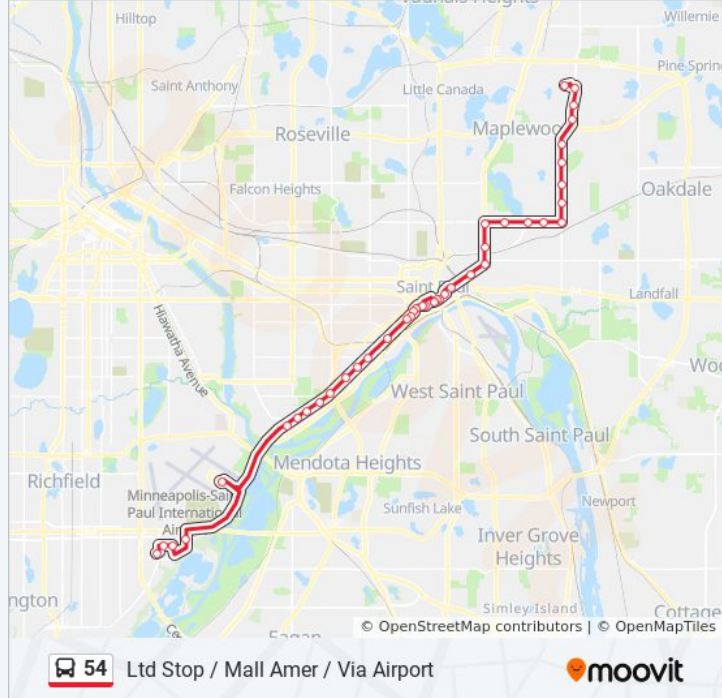

7th St W & Tuscarora Ave

7th St W & Otto Ave

7th St W & Lexington Pkwy S

7th St W & Micekeys Diner

7th St W & Rankin St

7th St W & Saint Paul Avenue

7th St W & Maynard Dr W

Msp Terminal 1 Transit Station

34th Ave S & American Blvd

American Blvd & International Dr

American Blvd & Metro Dr E

30th Ave S & American Blvd E

Lindau Ln & 30th Ave / Winstead Way

Lindau Ln & 26th Ave S

Moa Transit Station Gate B

**Direction: Ltd Stop / Mplwd Mall / Via Airport**

44 stops

[VIEW LINE SCHEDULE](#)

Moa Transit Station Gate B

Lindau Ln & 26th Ave S

**54 bus Time Schedule**

Ltd Stop / Mplwd Mall / Via Airport Route Timetable:

Sunday	Not Operational
Monday	5:34 AM - 10:36 PM
Tuesday	5:34 AM - 10:36 PM
Wednesday	5:34 AM - 10:36 PM

Lindau Ln & Winstead Way / 30th Ave

30th Ave S & American Blvd E

American Blvd & Metro Dr E

American Blvd & 33rd Ave S (Intl)

34th Ave S & American Blvd / I-494

Msp Terminal 1 Transit Station

7th St W & Maynard Dr W