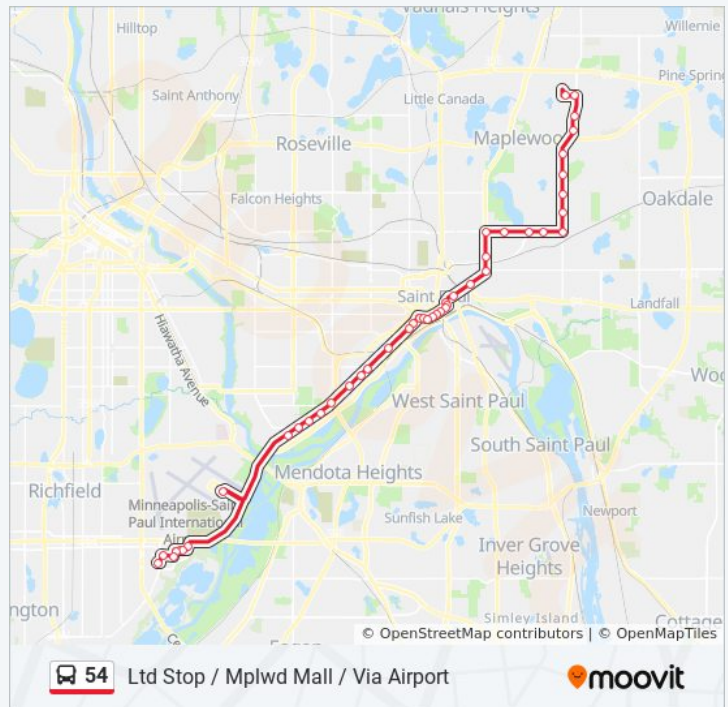

**Direction:** Ltd Stop / Dtwm St Paul / Via Airport

**Stops:** 27

**Trip Duration:** 37 min

**Line Summary:**

5th St & Market St

5th St & Wabasha St / Cedar St

5th St & Minnesota St

5th St & Jackson St

**Direction:** Ltd Stop / Mall Amer / Via Airport

**Stops:** 45

**Trip Duration:** 40 min

**Line Summary:**

6th St & Jackson St

6th St & Jackson / Robert

6th St & Cedar St

6th St & Wabasha St

Maryland Ave & Clarence St

Maryland Ave & Hazelwood St

Thursday

5:34 AM - 10:36 PM

Friday

5:34 AM - 10:36 PM

Saturday

5:25 AM - 10:37 PM

### 54 bus Info

**Direction:** Ltd Stop / Mplwd Mall / Via Airport

**Stops:** 44

**Trip Duration:** 66 min

**Line Summary:**

White Bear Ave & Maryland Ave

White Bear Ave & Arlington Ave

White Bear Ave & Idaho Ave