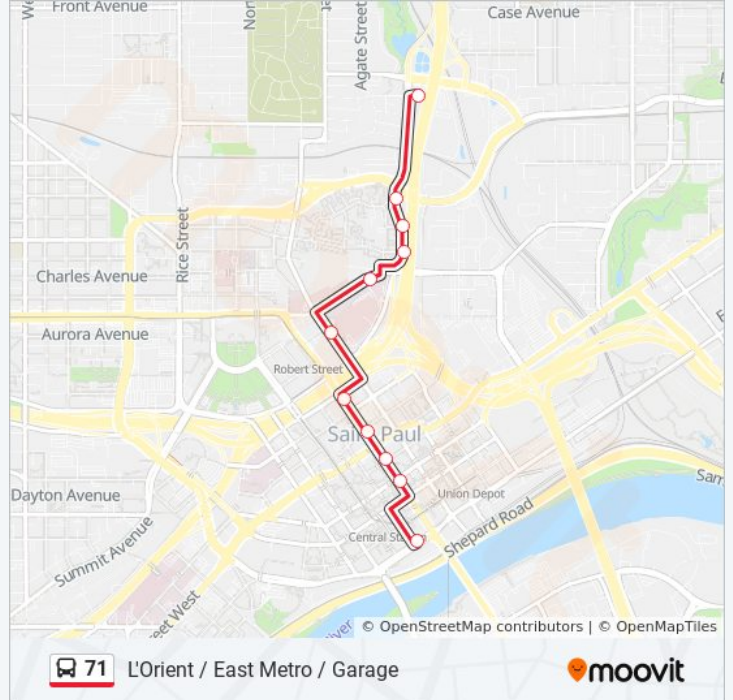

71 bus time schedules and route maps are available in an offline PDF at moovitapp.com. Use the [Moovit App](#) to see live bus times, train schedule or subway schedule, and step-by-step directions for all public transit in Minneapolis - St. Paul, MN.

[About Moovit](#) • [MaaS Solutions](#) • [Supported Countries](#) • [Mooviter Community](#)

© 2024 Moovit - All Rights Reserved

Check Live Arrival Times