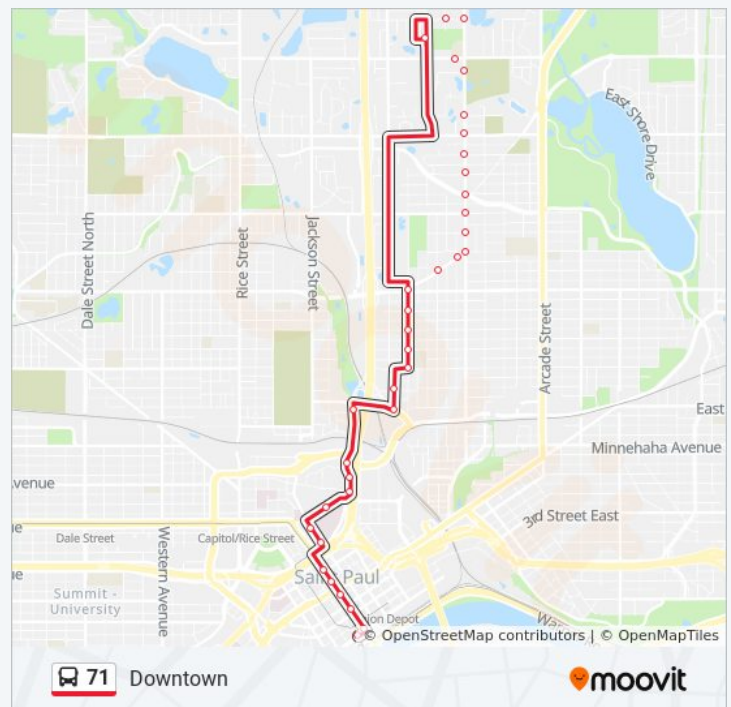

**Direction:** Downtown

**Stops:** 49

**Trip Duration:** 21 min

**Line Summary:**

Arkwright St & Geranium Ave

Arkwright St & Magnolia Ave

Arkwright St & Lawson Ave

Arkwright St & Case Ave