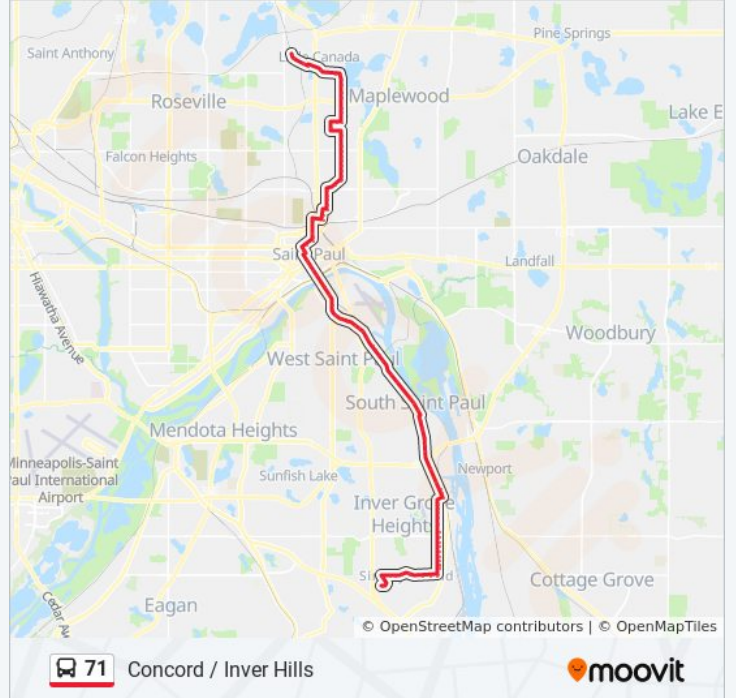

**71 bus Info**

**Direction:** Concord / Inver Hills

**Stops:** 107

**Trip Duration:** 55 min

**Line Summary:**

Skillman Ave & Bradley St  
Desoto St & Mt Vernon Ave  
Roselawn Ave & Desoto St / Edgerton St  
Edgerton St & Bellwood Ave  
Edgerton St & Kingston Ave  
Edgerton St & Larpenteur Ave  
Edgerton St & Idaho Ave  
Edgerton St & Hoyt Ave  
Edgerton St & Wheelock Pkwy  
Edgerton St & Arlington Ave  
Edgerton St & Cottage Ave  
Edgerton St & Brainerd Ave  
Brainerd Ave & Jessie St  
Brainerd Ave & Burr St  
Arkwright St & Maryland Ave  
Arkwright St & Geranium Ave  
Arkwright St & Magnolia Ave  
Arkwright St & Lawson Ave  
Arkwright St & Case Ave  
Westminster St & York Ave  
Westminster St & Cayuga St W  
L'Orient St & Cayuga St  
Lorient St & Pennsylvania Ave  
Lorient St & Arch St  
Lorient St & Mount Airy St (Winter St)  
University Ave E & Valley Apt # 261  
Jackson St & 14th St  
Jackson St & 12th St  
Jackson St & 10th St E  
Jackson St & 6th St E  
Jackson St & 5th St E  
Jackson St & 4th St / Kellogg Blvd E  
Robert St S & Fillmore Ave

Robert St S & Plato Blvd

Robert St S & Colorado St

Robert St S & Isabel St

Cesar Chavez St & Robert St / State St

Cesar Chavez St & Ada St

Cesar Chavez St & Bancroft Ave

Concord St & Hwy 52 Ramp

Concord St & Kansas St