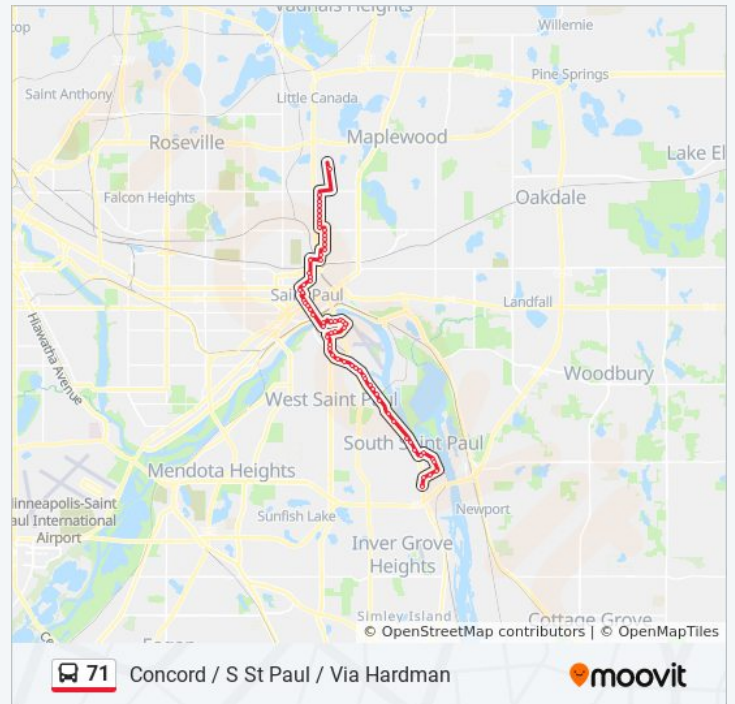

### 71 bus Info

**Direction:** Concord / S St Paul / Via Hardman

**Stops:** 71

**Trip Duration:** 48 min

**Line Summary:**

Plato Blvd & Eva St

Robert St S & Plato Blvd

Robert St S & Colorado St