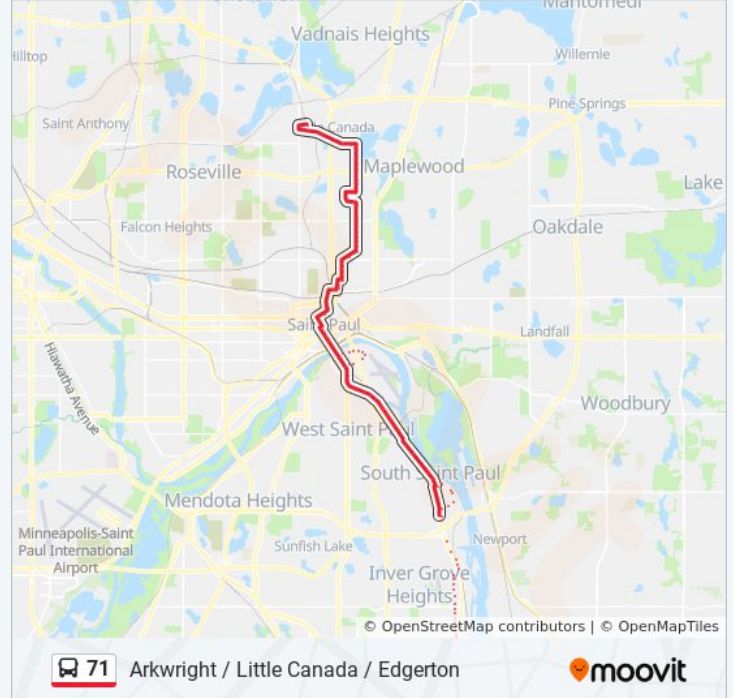

Concord St & Concord Exch Rd

Armour Ave & Concord St

Armour Ave & Farwell Ave

Armour Ave & Afscme

Hardman Ave & Bridgepoint Dr

Hardman Ave & #155

Grand Ave E & Hardman Ave

Grand Ave & Bridgepoint / Concord

Concord St N & Hardman Ave

Concord St N & Wentworth Ave

Concord St N & #522

Concord St N & Bryant Ave N

Concord St N & #1180-Speedway

Concord St N & Butler Ave

Concord St N & Stanley Ave

Concord St N & Bircher Ave

Concord St & Annapolis St

Concord St & Belvidere St

Concord St & Curtice St

Concord St & Page St

Concord St & Kansas St

Concord St & Hwy 52 Ramp

Cesar Chavez St & Bancroft Ave

Cesar Chavez St & Ada St

Cesar Chavez St & State St

Cesar Chavez St & Winifred St

Robert St S & Isabel St

Robert St S & Colorado St

Robert St S & Plato Blvd E

Plato Blvd & Eva St

Plato Blvd & State St

Plato Blvd & Chester St