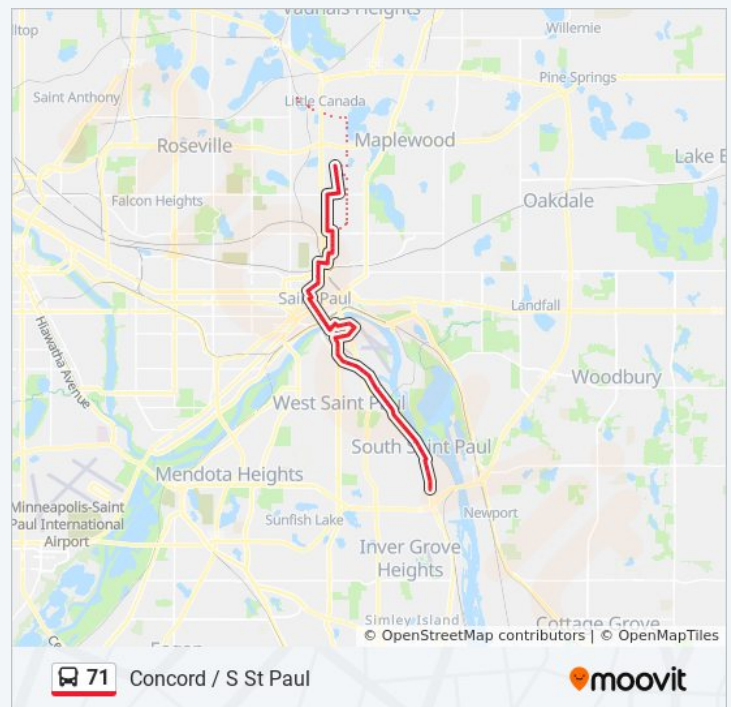

**71 bus Info**

**Direction:** Concord / S St Paul

**Stops:** 86

**Trip Duration:** 46 min

**Line Summary:**

Arkwright St & Geranium Ave

Arkwright St & Magnolia Ave

Arkwright St & Lawson Ave