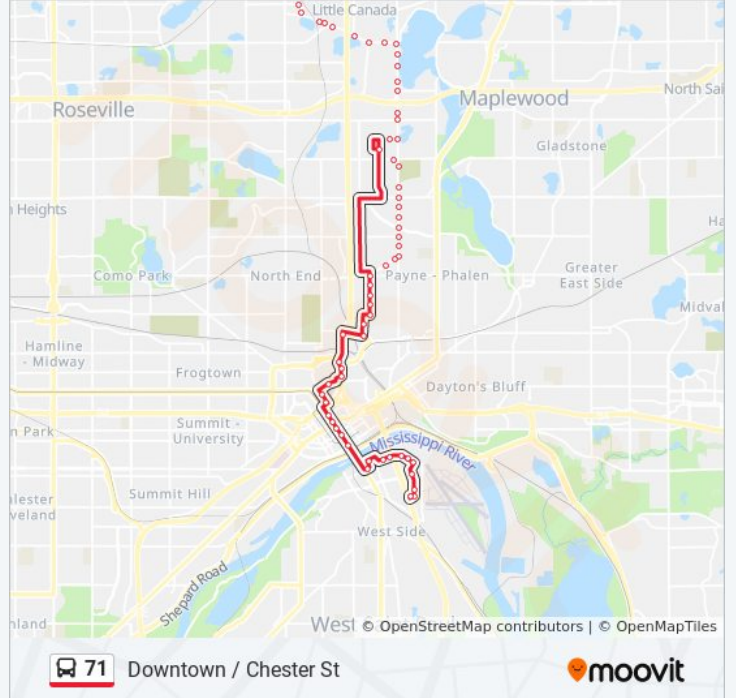

**71 bus Info**

**Direction:** Downtown / Chester St

**Stops:** 59

**Trip Duration:** 29 min

**Line Summary:**

Edgerton St & Sunrise Dr  
Edgerton St & Co Rd B-2  
Edgerton St N & Trinity Baptist Church  
Edgerton St & Co Rd B  
Edgerton St & Skillman Ave  
Skillman Ave & Bradley St  
Desoto St & Mt Vernon Ave  
Roselawn Ave & Desoto St / Edgerton St  
Edgerton St & Bellwood Ave  
Edgerton St & Kingston Ave  
Edgerton St & Larpenteur Ave  
Edgerton St & Idaho Ave  
Edgerton St & Hoyt Ave  
Edgerton St & Wheelock Pkwy  
Edgerton St & Arlington Ave  
Edgerton St & Cottage Ave  
Edgerton St & Brainerd Ave  
Brainerd Ave & Jessie St  
Brainerd Ave & Burr St  
Arkwright St & Maryland Ave  
Arkwright St & Geranium Ave  
Arkwright St & Magnolia Ave  
Arkwright St & Lawson Ave  
Arkwright St & Case Ave  
Westminster St & York Ave  
Westminster St & Cayuga St W  
L'Orient St & Cayuga St  
Lorient St & Pennsylvania Ave  
Lorient St & Arch St  
Lorient St & Mount Airy St (Winter St)  
University Ave E & Valley Apt # 261  
Jackson St & 14th St  
Jackson St & 12th St