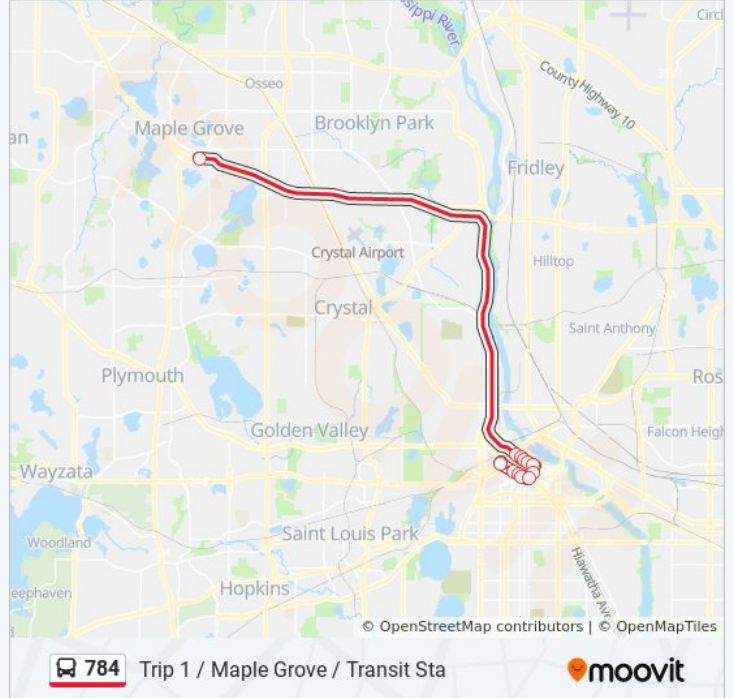

 784

Trip 1 / Maple Grove / Transit Sta

[View In Website Mode](#)

The 784 bus line (Trip 1 / Maple Grove / Transit Sta) has 2 routes. For regular weekdays, their operation hours are: (1) Trip 1 / Maple Grove / Transit Sta: 3:31 PM - 5:30 PM(2) Trip 4 / Downtown East / To Mpls: 5:52 AM - 8:20 AM Use the Moovit App to find the closest 784 bus station near you and find out when is the next 784 bus arriving.

**Direction: Trip 1 / Maple Grove / Transit Sta**

12 stops

[VIEW LINE SCHEDULE](#)

- Ramp A/7th St Transit Center
- 8th St S & Marquette Ave / 2nd Ave S
- 8th St & 3rd/4th Ave Station
- 8th St S & 4th Ave / 5th Ave S
- Park Av & 7th St S
- Park Ave & 5th St S
- 3rd St S & Portland Av
- 3rd St S & 4th Ave S
- 3rd St S & 2nd Ave S
- 3rd St S & Marquette Ave S
- 3rd St S & Hennepin Ave
- Maple Grove P&R & Transit Station

**784 bus Time Schedule**

Trip 1 / Maple Grove / Transit Sta Route Timetable:

Sunday	Not Operational
Monday	3:31 PM - 5:30 PM
Tuesday	3:31 PM - 5:30 PM
Wednesday	3:31 PM - 5:30 PM
Thursday	3:31 PM - 5:30 PM
Friday	3:31 PM - 5:30 PM
Saturday	Not Operational

**784 bus Info**

**Direction:** Trip 1 / Maple Grove / Transit Sta

**Stops:** 12

**Trip Duration:** 34 min

**Line Summary:**

**Direction: Trip 4 / Downtown East / To Mpls**

10 stops

[VIEW LINE SCHEDULE](#)