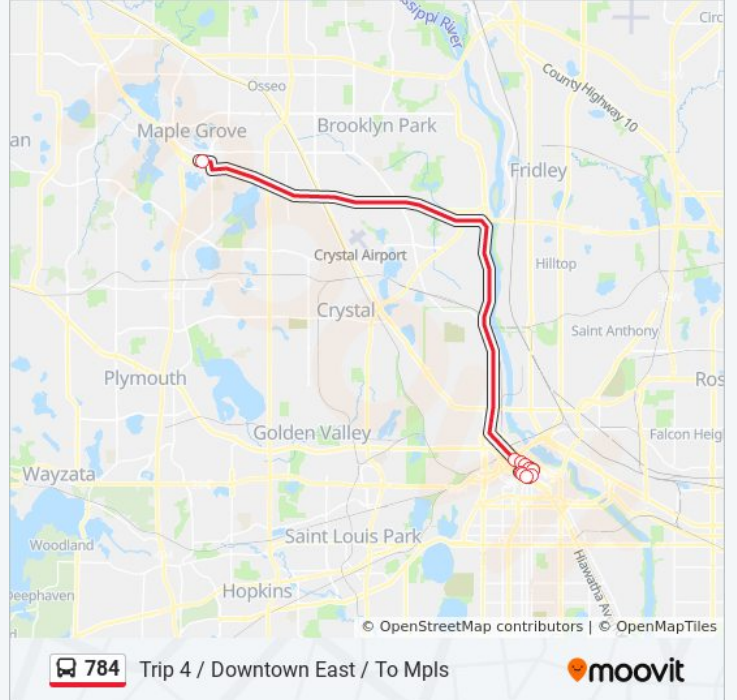

**Direction: Trip 1 / Maple Grove / Transit Sta**

12 stops

[VIEW LINE SCHEDULE](#)

- Ramp A/7th St Transit Center
- 8th St S & Marquette Ave / 2nd Ave S
- 8th St & 3rd/4th Ave Station
- 8th St S & 4th Ave / 5th Ave S
- Park Av & 7th St S
- Park Ave & 5th St S
- 3rd St S & Portland Av
- 3rd St S & 4th Ave S
- 3rd St S & 2nd Ave S
- 3rd St S & Marquette Ave S
- 3rd St S & Hennepin Ave
- Maple Grove P&R & Transit Station

- Maple Grove P&R & Transit Station
- 4th St N & Hennepin Ave
- 4th St S & Marquette Ave
- 4th St S & 2nd Ave / 3rd Ave S
- 4th St S & 4th Ave S
- 4th St S & Portland Ave
- Portland Ave S & 6th St S
- 7th St S & 5th Ave S
- 7th St & 3rd/4th Ave Station
- 7th St S & 3rd Ave / 2nd Ave S

**784 bus Time Schedule**

Trip 4 / Downtown East / To Mpls Route Timetable:

Sunday	Not Operational
Monday	5:52 AM - 8:20 AM
Tuesday	5:52 AM - 8:20 AM
Wednesday	5:52 AM - 8:20 AM
Thursday	5:52 AM - 8:20 AM
Friday	5:52 AM - 8:20 AM
Saturday	Not Operational

**784 bus Info**

**Direction:** Trip 4 / Downtown East / To Mpls

**Stops:** 10

**Trip Duration:** 32 min

**Line Summary:**

784 bus time schedules and route maps are available in an offline PDF at [moovitapp.com](https://moovitapp.com). Use the [Moovit App](#) to see live bus times, train schedule or subway schedule, and step-by-step directions for all public transit in Minneapolis - St. Paul, MN.