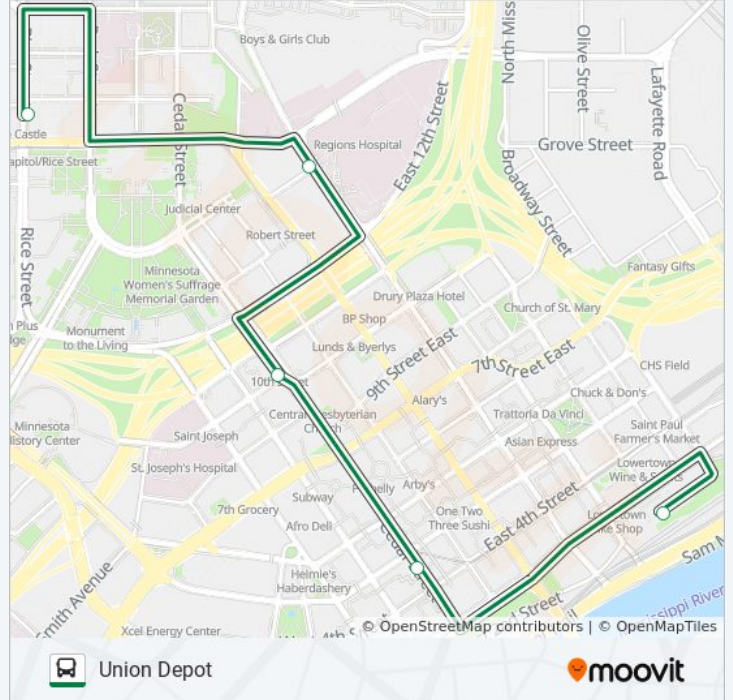

Use the Moovit App to find the closest GREEN LINE BUS bus station near you and find out when is the next GREEN LINE BUS bus arriving.

**Direction: Downtown / Mpls**

8 stops

[VIEW LINE SCHEDULE](#)

University Ave SE &amp; 23rd Ave (Huron)

**Line Summary:**

**Direction: Stadium Village**

8 stops

[VIEW LINE SCHEDULE](#)

5th St Transit Center Gate C

6th St S & Hennepin Ave S

6th St S & Nicollet Mall

5th Ave S & 5th St S

Rice St & University Ave / Sherburne Ave

Jackson St & 14th St

Cedar St & 10th St

Cedar St & 5th St

Union Depot Station & Terminal

**GREEN LINE BUS bus Time Schedule**

Union Depot Route Timetable:

Sunday	11:30 AM
Monday	10:08 AM
Tuesday	10:08 AM
Wednesday	10:08 AM
Thursday	10:08 AM
Friday	10:08 AM
Saturday	11:30 AM

**GREEN LINE BUS bus Info**

**Direction:** Union Depot

**Stops:** 5

**Trip Duration:** 13 min

**Line Summary:**

GREEN LINE BUS bus time schedules and route maps are available in an offline PDF at [moovitapp.com](https://moovitapp.com). Use the [Moovit App](#) to see live bus times, train schedule or subway schedule, and step-by-step directions for all public transit in Minneapolis - St. Paul, MN.