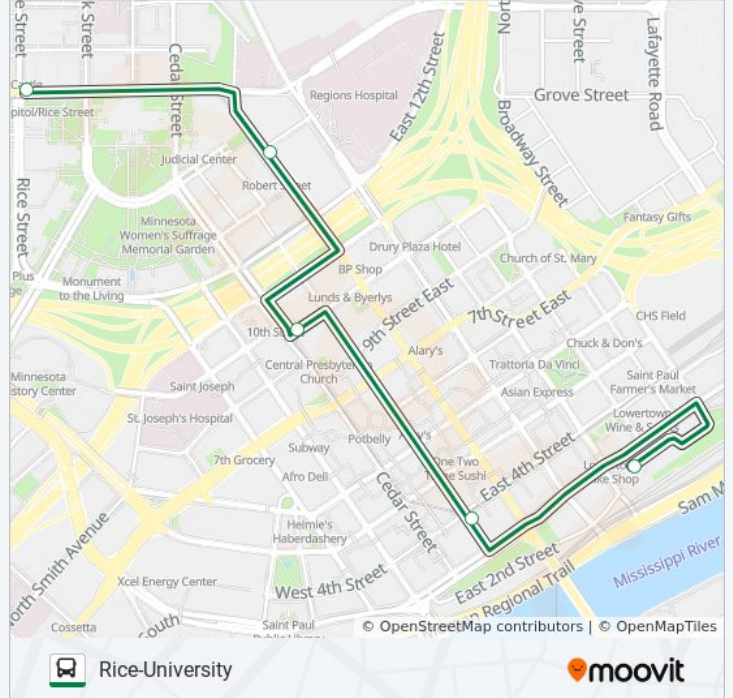

**Stops:** 23

**Trip Duration:** 59 min

**Line Summary:**

3rd St S & Chicago Ave S  
 4th Ave S & 5th St S  
 7th St S & Nicollet Mall  
 7th & Hennepin Station  
 5th St Transit Center Gate C

**Direction: Rice-University**

**Direction:** Rice-University

**Stops:** 8

**Trip Duration:** 15 min

**Line Summary:**

**Direction: Rice-University**

5 stops

[VIEW LINE SCHEDULE](#)

Union Depot & Gate A1

Minnesota St & 4th St

10th St E & Cedar St

Robert St & 14th St

University Ave & Rice St

**GREEN LINE BUS bus Time Schedule**

Rice-University Route Timetable:

Sunday	11:50 AM
Monday	10:30 AM
Tuesday	10:30 AM
Wednesday	10:30 AM
Thursday	10:30 AM
Friday	10:30 AM
Saturday	11:50 AM

**GREEN LINE BUS bus Info**

**Direction:** Rice-University

**Stops:** 5

**Trip Duration:** 12 min

**Line Summary:**

**Direction: Stadium Village**

5 stops

[VIEW LINE SCHEDULE](#)