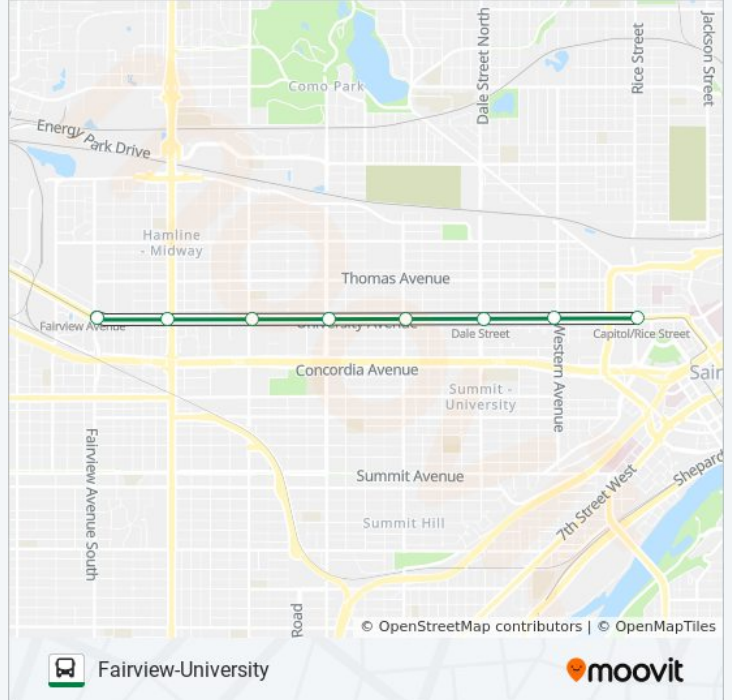

**Direction: Fairview-University**

5 stops

[VIEW LINE SCHEDULE](#)

- University Ave SE & 25th Ave SE
- University Ave SE & 29th Ave SE
- University Ave & Berry St
- University Ave & Carleton St
- University Ave & Fairview Ave

### Direction: Fairview-University

8 stops

[VIEW LINE SCHEDULE](#)

University Ave & Rice St

University Ave & Western Ave

University Ave & Dale St

University Ave & Victoria St

University Ave & Lexington Pkwy

University Ave & Hamline Ave

University Ave & Snelling Ave

University Ave & Fairview Ave

### GREEN LINE BUS bus Info

**Direction:** Fairview-University

**Stops:** 8

**Trip Duration:** 15 min

**Line Summary:**

**Direction: Line Bus / Eastbound**

23 stops

[VIEW LINE SCHEDULE](#)