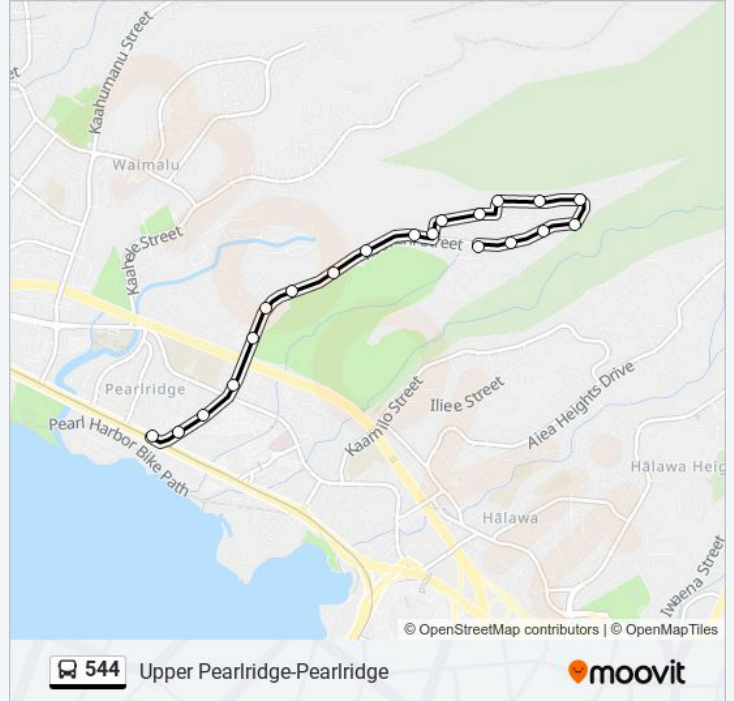

Direction: Kalauao Pearlridge Station

20 stops

[VIEW LINE SCHEDULE](#)

- Kaonohi St + Iho Pl
- Kaonohi St + 98-1039
- Kaonohi St + Mahola Pl
- Kaonohi St + Opp Malualua St
- Kaonohi St + Onikiniki Pl
- Kaonohi St + Opp Malualua St
- Kaonohi St + Kahapili St
- Kahapili St + Kaokoa Pl
- Kahapili St + Laelua Pl
- Kahapili St + Kaonohi St
- Kaonohi St + 98-818
- Kaonohi St + 98-706
- Kaonohi St + 98-618
- Kaonohi St + Opp Pearl Country Club
- Kaonohi St + Puaalii St
- Kaonohi St + 98-382
- Kaonohi St + Moanalua Rd
- Kaonohi St + Opp Pearlridge Center
- Kaonohi St + Moanalua Lp
- Kamehameha Hwy + Opp Kalauao Pearlridge Station

544 bus Time Schedule

Kalauao Pearlridge Station Route Timetable:

| | |
|-----------|-------------------|
| Sunday | 7:33 AM - 7:33 PM |
| Monday | 4:33 AM - 7:33 PM |
| Tuesday | 4:33 AM - 7:33 PM |
| Wednesday | 4:33 AM - 7:33 PM |
| Thursday | 4:33 AM - 7:33 PM |
| Friday | 4:33 AM - 7:33 PM |
| Saturday | 7:33 AM - 7:33 PM |

544 bus Info

Direction: Kalauao Pearlridge Station

Stops: 20

Trip Duration: 11 min

Line Summary:

Direction: Upper Pearlridge

12 stops

[VIEW LINE SCHEDULE](#)

Kaonohi St + Opp 98-618

Kaonohi St + 98-715

Kaonohi St + 98-831

Kaonohi St + Opp Kaonohi Pl

Kaonohi St + Iho Pl

544 bus Time Schedule

Upper Pearlridge Route Timetable:

| | |
|-----------|-------------------|
| Sunday | 7:19 AM - 7:19 PM |
| Monday | 4:20 AM - 7:20 PM |
| Tuesday | 4:20 AM - 7:20 PM |
| Wednesday | 4:20 AM - 7:20 PM |
| Thursday | 4:20 AM - 7:20 PM |
| Friday | 4:20 AM - 7:20 PM |
| Saturday | 7:19 AM - 7:19 PM |