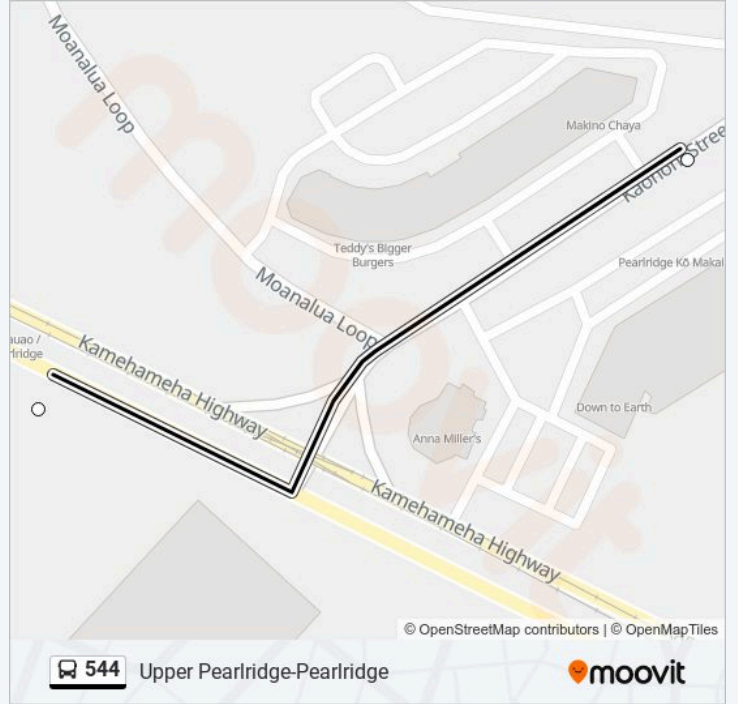

Direction: Kalauao Pearlridge Station

20 stops

[VIEW LINE SCHEDULE](#)

- Kaonohi St + Iho Pl
- Kaonohi St + 98-1039
- Kaonohi St + Mahola Pl
- Kaonohi St + Opp Malualua St
- Kaonohi St + Onikiniki Pl
- Kaonohi St + Opp Malualua St
- Kaonohi St + Kahapili St
- Kahapili St + Kaokoa Pl
- Kahapili St + Laelua Pl
- Kahapili St + Kaonohi St
- Kaonohi St + 98-818
- Kaonohi St + 98-706
- Kaonohi St + 98-618
- Kaonohi St + Opp Pearl Country Club
- Kaonohi St + Puaalii St
- Kaonohi St + 98-382
- Kaonohi St + Moanalua Rd
- Kaonohi St + Opp Pearlridge Center
- Kaonohi St + Moanalua Lp
- Kamehameha Hwy + Opp Kalauao Pearlridge Station

Kamehameha Hwy + Kalauao Pearlridge Station

Kaonohi St + Opp Westridge Center

Kaonohi St + Moanalua Rd

Kaonohi St + Opp Uao Pl

Kaonohi St + 98-401

Kaonohi St + Opp Puaalii St

Kaonohi St + Pearl Country Club

Kaonohi St + Opp 98-618

Kaonohi St + 98-715

Kaonohi St + 98-831

Kaonohi St + Opp Kaonohi Pl

Kaonohi St + Iho Pl

544 bus Time Schedule

Upper Pearlridge Route Timetable:

| | |
|-----------|-------------------|
| Sunday | 7:19 AM - 7:19 PM |
| Monday | 4:20 AM - 7:20 PM |
| Tuesday | 4:20 AM - 7:20 PM |
| Wednesday | 4:20 AM - 7:20 PM |
| Thursday | 4:20 AM - 7:20 PM |
| Friday | 4:20 AM - 7:20 PM |
| Saturday | 7:19 AM - 7:19 PM |

544 bus Info

Direction: Upper Pearlridge

Stops: 12

Trip Duration: 7 min

Line Summary:

544 bus time schedules and route maps are available in an offline PDF at moovitapp.com. Use the Moovit App to see live bus times, train schedule or subway schedule, and step-by-step directions for all public transit in Honolulu.