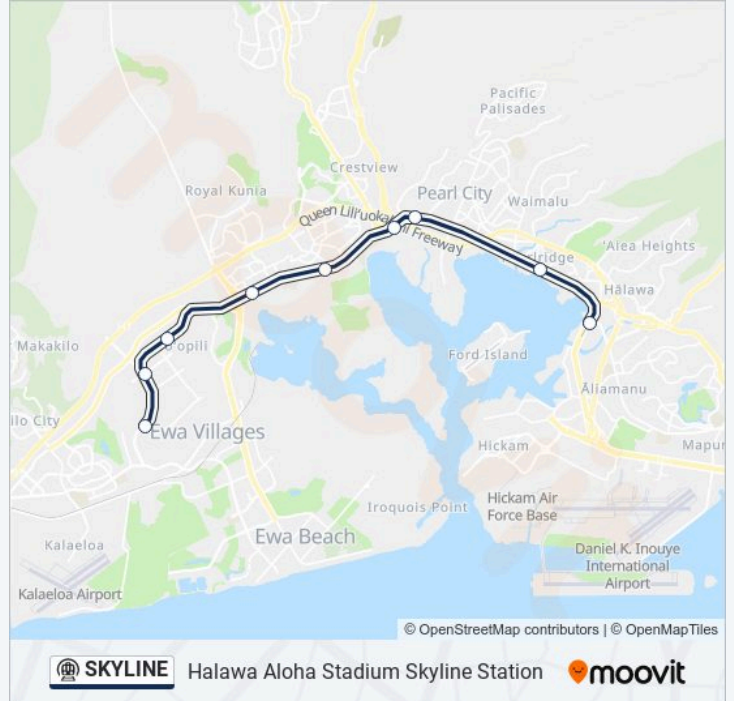

Use the Moovit App to find the closest SKYLINE metro station near you and find out when is the next SKYLINE metro arriving.

Direction: Halawa Aloha Stadium Skyline Station

9 stops

[VIEW LINE SCHEDULE](#)

Kalauao Pearlridge Station

Halawa Aloha Stadium Station

SKYLINE metro Time Schedule

Halawa Aloha Stadium Skyline Station Route
Timetable:

Sunday	8:00 AM - 6:30 PM
Monday	5:00 AM - 6:30 PM
Tuesday	5:00 AM - 6:30 PM
Wednesday	5:00 AM - 6:30 PM
Thursday	5:00 AM - 6:30 PM
Friday	5:00 AM - 6:30 PM
Saturday	8:00 AM - 6:30 PM

SKYLINE metro Info**Direction:** Halawa Aloha Stadium Skyline Station**Stops:** 9**Trip Duration:** 22 min**Line Summary:**

Direction: Ho'ae'Ae West Loch Skyline Station

6 stops

[VIEW LINE SCHEDULE](#)

- Halawa Aloha Stadium Station
- Kalauao Pearlridge Station
- Waiawa Pearl Highlands Station
- Halaulani Leeward Community College Station
- Pouhala Waipahu Transit Center Station
- Ho'Ae'Ae West Loch Station

Direction: Ho'ae'Ae West Loch Skyline Station

Stops: 6

Trip Duration: 13 min

Line Summary:

Direction: Ho'ae'ae West Loch Skyline Station

4 stops

[VIEW LINE SCHEDULE](#)

Kualaka'i East Kapolei Station