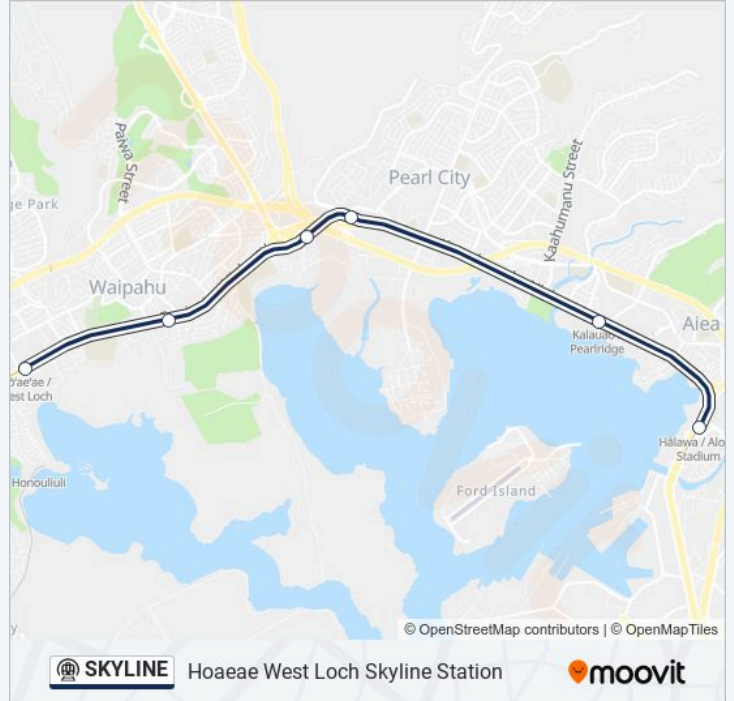

Use the Moovit App to find the closest SKYLINE metro station near you and find out when is the next SKYLINE metro arriving.

Direction: Halawa Aloha Stadium Skyline Station

9 stops

[VIEW LINE SCHEDULE](#)

SKYLINE metro Info**Direction:** Halawa Aloha Stadium Skyline Station**Stops:** 9**Trip Duration:** 22 min**Line Summary:**

Direction: Ho'ae'Ae West Loch Skyline Station

6 stops

[VIEW LINE SCHEDULE](#)

- Halawa Aloha Stadium Station
- Kalauao Pearlridge Station
- Waiawa Pearl Highlands Station
- Halaulani Leeward Community College Station
- Pouhala Waipahu Transit Center Station
- Ho'Ae'Ae West Loch Station

SKYLINE metro Time Schedule

Ho'ae'Ae West Loch Skyline Station Route Timetable:

Sunday	6:45 PM
Monday	6:45 PM
Tuesday	6:45 PM
Wednesday	6:45 PM
Thursday	6:45 PM
Friday	6:45 PM
Saturday	6:45 PM

SKYLINE metro Info

Direction: Ho'ae'Ae West Loch Skyline Station

Stops: 6

Trip Duration: 13 min

Line Summary:

Direction: Ho'ae'ae West Loch Skyline Station

4 stops

[VIEW LINE SCHEDULE](#)

Kualaka'i East Kapolei Station