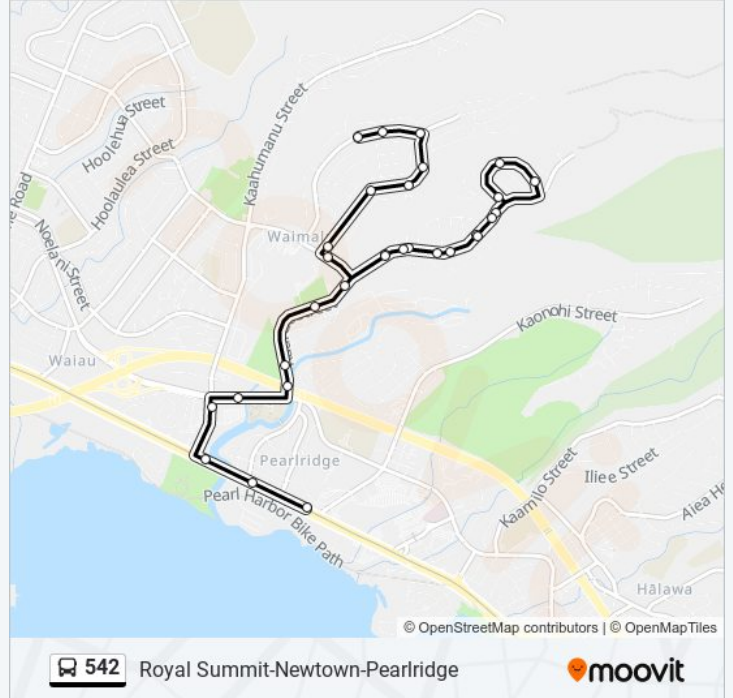

Kaahele St + Ewelani St

Kaahele St + Apunimoi Pl

Kaahele St + Leke Pl

Kaahele St + Nohoalii St

Komo Mai Dr + Hapaki St

Hapaki St + Piki St

Hapaki St + Piki St

Hapaki St + Piku Pl

Hapaki St + Hoala St

Nahele St + Wilou St

Nahele St + Piki St

Nahele St + Ipuala Lp

542 bus time schedules and route maps are available in an offline PDF at moovitapp.com. Use the [Moovit App](#) to see live bus times, train schedule or subway schedule, and step-by-step directions for all public transit in Honolulu.

[About Moovit](#) • [MaaS Solutions](#) • [Supported Countries](#) • [Mooviter Community](#)

© 2024 Moovit - All Rights Reserved

Check Live Arrival Times