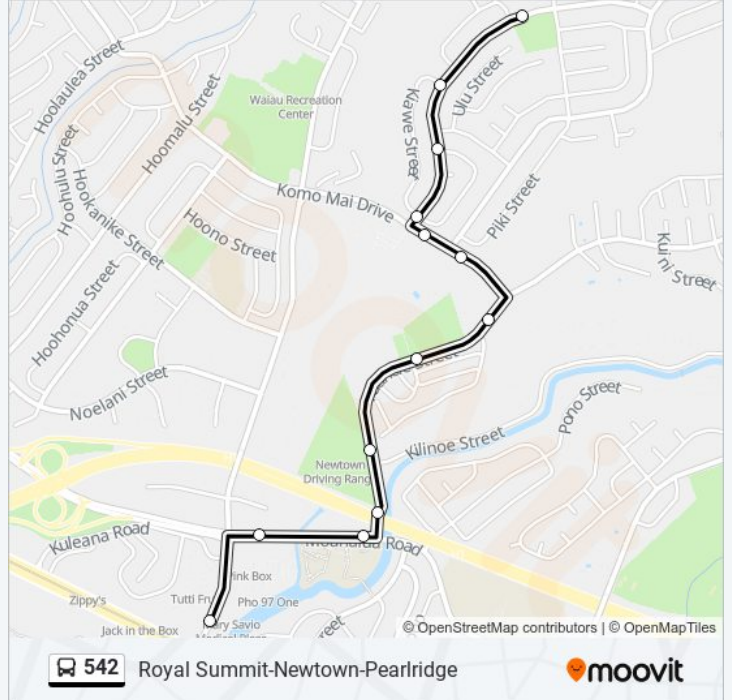

Use the Moovit App to find the closest 542 bus station near you and find out when is the next 542 bus arriving.

Direction: Kaahumanu St.

13 stops

[VIEW LINE SCHEDULE](#)

- Nahele St + Ipuala Lp
- Nahele St + Kiawe St
- Nahele St + Opp Apala Lp
- Nahele St + Komo Mai Dr
- Komo Mai Dr + Opp Nahele St
- Komo Mai Dr + Opp Hapaki St
- Kaahele St + Komo Mai Dr
- Kaahele St + Opp Lulu St
- Kaahele St + Opp Kilinoe St
- Kaahele St + Moanalua Rd
- Moanalua Rd + Kaahele St
- Moanalua Rd + Kaahumanu St
- Kaahumanu St + Kamehameha Hwy

Trip Duration: 7 min

Line Summary:

Direction: Kalauao Pearlridge Station

15 stops

[VIEW LINE SCHEDULE](#)

- Nahele St + Ipuala Lp
- Nahele St + Kiawe St
- Nahele St + Opp Apala Lp
- Nahele St + Komo Mai Dr
- Komo Mai Dr + Opp Nahele St
- Komo Mai Dr + Opp Hapaki St
- Kaahele St + Komo Mai Dr
- Kaahele St + Opp Lulu St
- Kaahele St + Opp Kilinoe St
- Kaahele St + Moanalua Rd
- Moanalua Rd + Kaahele St
- Moanalua Rd + Kaahumanu St
- Kaahumanu St + Kamehameha Hwy
- Kamehameha Hwy + Hekaha St
- Kamehameha Hwy + Kalauao Pearlridge Station

542 bus Info

Direction: Kalauao Pearlridge Station

Stops: 15

Trip Duration: 10 min

Line Summary:

Direction: Royal Summit - Newtown

30 stops

[VIEW LINE SCHEDULE](#)

542 bus Info

Direction: Royal Summit - Newtown

Stops: 30

Trip Duration: 21 min

Line Summary:

Kaahele St + Ewelani St

Kaahele St + Apunimoi Pl

Kaahele St + Leke Pl