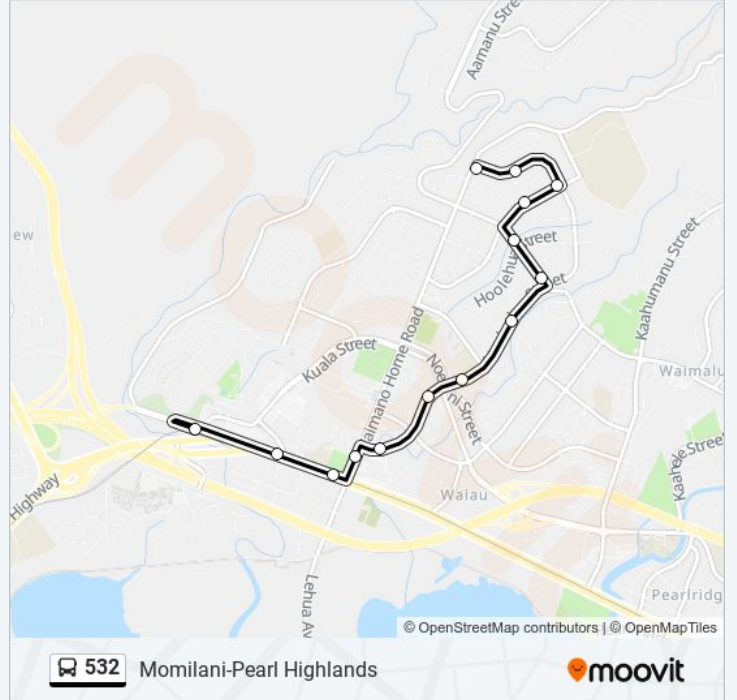

Direction: Momilani

18 stops

[VIEW LINE SCHEDULE](#)

- Kamehameha Hwy + Opp Kuala St
- Kamehameha Hwy + Opp Acacia Rd
- Waimano Home Rd + Hoolaulea St
- Waimano Home Rd + Hoomalu St
- Hoomalu St + Hoolaulea St
- Hoolaulea St + Nanakai St
- Hoolaulea St + Hoohaku St
- Hoolaulea St + Opp Hoopai St
- Hoolaulea St + Komo Mai Dr
- Komo Mai Dr + Hookupa St
- Komo Mai Dr + Hoomoana St
- Hoomoana St + Opp Hoomalolo St
- Hoomoana St + Hoolaulea St
- Hoolaulea St + Hoomalolo St
- Hoolaulea St + Hoomalolo St
- Hoolaulea St + Waimano Home Rd
- Waimano Home Rd + Maiha Cir
- Waimano Home Rd + Komo Mai Dr

532 bus Info

Direction: Momilani

Stops: 18

Trip Duration: 13 min

Line Summary:

Direction: Waiawa Pearl Highlands Station

14 stops

[VIEW LINE SCHEDULE](#)

532 bus Time Schedule

Waiawa Pearl Highlands Station Route Timetable:

Sunday	7:31 AM - 7:32 PM
Monday	4:30 AM - 7:32 PM
Tuesday	4:30 AM - 7:32 PM
Wednesday	4:30 AM - 7:32 PM
Thursday	4:30 AM - 7:32 PM
Friday	4:30 AM - 7:32 PM
Saturday	7:31 AM - 7:32 PM

532 bus Info

Direction: Waiawa Pearl Highlands Station

Stops: 14

Trip Duration: 14 min

Line Summary:

532 bus time schedules and route maps are available in an offline PDF at moovitapp.com. Use the [Moovit App](#) to see live bus times, train schedule or subway schedule, and step-by-step directions for all public transit in Honolulu.