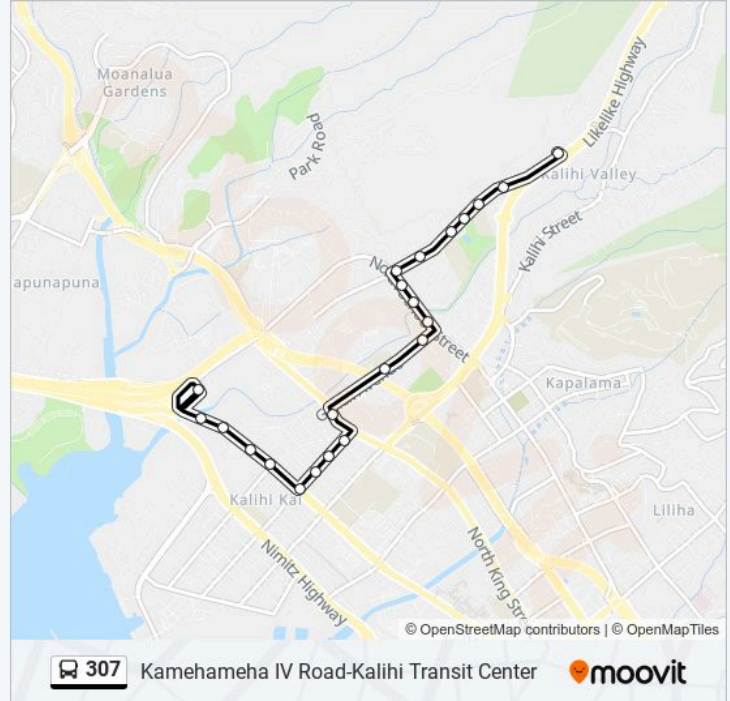

### Direction: Kalihi Transit Center

22 stops

[VIEW LINE SCHEDULE](#)

- Kalena Dr + Alu St
- Kamehameha IV Rd + Kalena Dr
- Kamehameha IV Rd + Kilohi St
- Kamehameha IV Rd + Kilolani Pl
- Kamehameha IV Rd + Hihio Pl
- Kamehameha IV Rd + Kini Pl
- Kamehameha IV Rd + School St
- School St + Kamehameha IV Rd
- School St + Linapuni St
- School St + Martin St
- Gulick Ave + Opp Lohilani St
- Gulick Ave + Opp Pahukui St
- N King St + Gulick Ave
- Mokauea St + N King St
- Mokauea St + Kahanu St
- Mokauea St + Kaumualii St
- Mokauea St + Dillingham Bl
- Kamehameha Hwy + Puuhale Rd
- Kamehameha Hwy + Laumaka St
- Kamehameha Hwy + 2305

### 307 bus Info

**Direction:** Kalihi Transit Center

**Stops:** 22

**Trip Duration:** 15 min

**Line Summary:**

Kamehameha Hwy + Middle St

Kalihi Transit Center

**Direction: Kalihi Transit Center Via Middle St**

12 stops

[VIEW LINE SCHEDULE](#)

Kalena Dr + Alu St

Kamehameha IV Rd + Kalena Dr

Kamehameha IV Rd + Kilohi St

Kamehameha IV Rd + Kilolani Pl

Kamehameha IV Rd + Hihio Pl

Kamehameha IV Rd + Kini Pl

Sunday	11:24 PM
Monday	11:28 PM
Tuesday	11:28 PM
Wednesday	11:28 PM
Thursday	11:28 PM
Friday	11:28 PM
Saturday	11:34 PM

**307 bus Info**

**Direction:** Kalihi Transit Center Via Middle St

**Stops:** 12

**Trip Duration:** 8 min