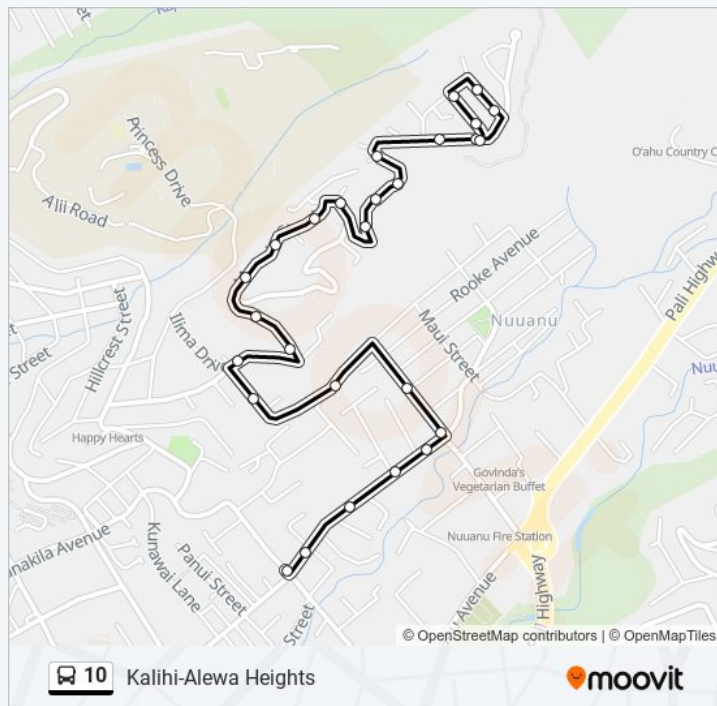

Sand Island Access Rd + Hoonee Pl

Sand Island Access Rd + Pahounui Dr

Auiki St + Opp Puuhale Rd

Auiki St + Opp Mokauea St

Direction: Liliha - Judd St

27 stops

[VIEW LINE SCHEDULE](#)

Alewa Dr + Na Pueo Mini Park

10:09 PM

Saturday

10:09 PM

10 bus Info

Direction: Liliha - Judd St

Stops: 27

Trip Duration: 11 min

Line Summary: