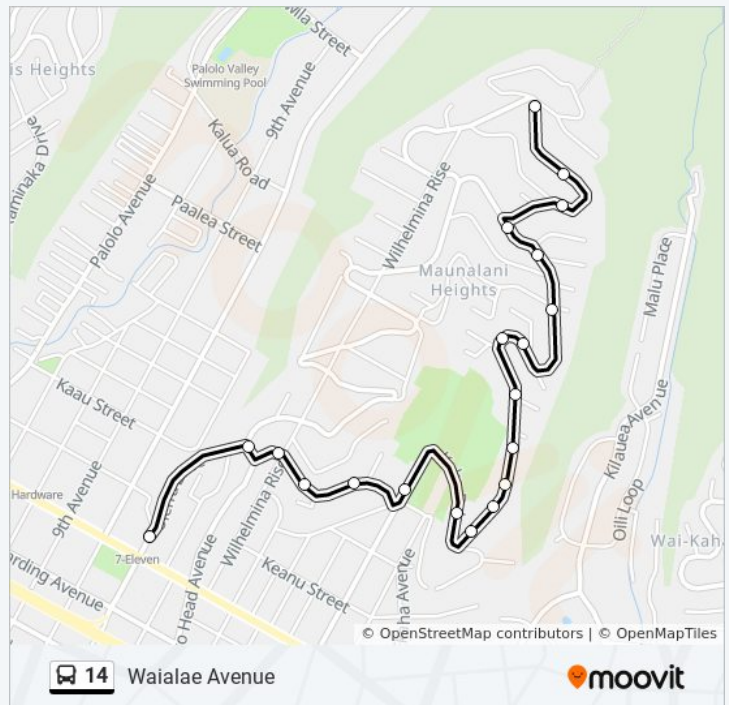

[VIEW LINE SCHEDULE](#)

- Lurline Dr + Opp Maunalani Cir
- Lurline Dr + 3930
- Lurline Dr + Matsonia Dr
- Monterey Dr + Lurline Dr
- Monterey Dr + Opp Lanipili Pl
- Paula Dr + Iwi Way
- Paula Dr + Pili Pl
- Paula Dr + Maunahilu Pl
- Paula Dr + Opp Paloma Pl
- Paula Dr + Opp Puumalu Pl
- Paula Dr + 1622
- Paula Dr + 1548
- Paula Dr + Koko Dr
- Koko Dr + 3922
- 16th Ave + Claudine St
- Anuheia St + Anuheia Pl
- Anuheia St + Opp Pelu Pl
- Anuheia St + Wilhemina Rise
- Koko Head Ave + Sierra Dr
- Sierra Dr + Waialae Ave

Direction: Waialae Avenue

18 stops

[VIEW LINE SCHEDULE](#)

- Peter St + Opp Ruth Pl
- Peter St + Quincy Pl
- Peter St + 2632
- Peter St + Bertram St
- Bertram St + Opp Saint Louis Dr
- Bertram St + 1772

Sunday	10:01 PM
Monday	6:27 AM - 9:48 PM
Tuesday	6:27 AM - 9:48 PM
Wednesday	6:27 AM - 9:48 PM
Thursday	6:27 AM - 9:48 PM
Friday	6:27 AM - 9:48 PM
Saturday	10:01 PM

14 bus Info

Direction: Waialae Avenue

Stops: 20

Trip Duration: 10 min

Line Summary:

14 bus Time Schedule

Waialae Avenue Route Timetable:

Sunday	9:58 PM
Monday	9:49 PM
Tuesday	9:49 PM
Wednesday	9:49 PM
Thursday	9:49 PM
Friday	9:49 PM
Saturday	9:58 PM