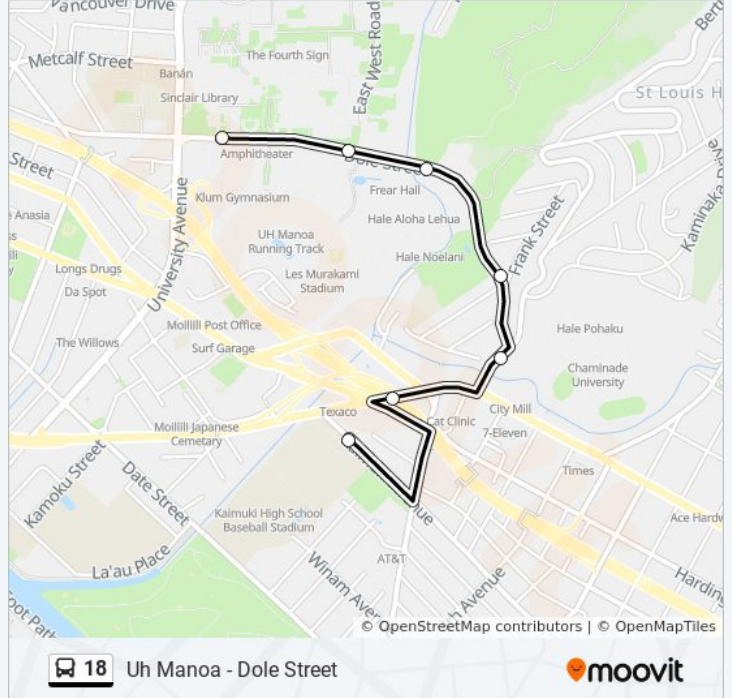

Kapiolani Bl + Kona Iki St

Kona St + Opp Keeaumoku St (Fs)

**Direction: Uh Manoa - Dole Street**

7 stops

[VIEW LINE SCHEDULE](#)

Kaimuki Ave + Kapiolani Bl

Kapiolani Bl + Waiialae Ave

Saint Louis Dr + Waiialae Ave

Dole St + Frank St

Dole St + Hale Aloha Rd

Dole St + East-West Rd

Dole St + Lower Campus Rd

**18 bus Time Schedule**

Uh Manoa - Dole Street Route Timetable:

Sunday	8:30 PM
Monday	9:40 PM
Tuesday	9:40 PM
Wednesday	9:40 PM
Thursday	9:40 PM
Friday	9:40 PM
Saturday	9:40 PM

**18 bus Info**

**Direction:** Uh Manoa - Dole Street

**Stops:** 7

**Trip Duration:** 7 min

**Line Summary:**

**Direction: Uh Manoa - Market City**

24 stops

[VIEW LINE SCHEDULE](#)

**18 bus Info**

**Direction:** Uh Manoa - Market City

**Stops:** 24

**Trip Duration:** 22 min

**Line Summary:**

Dole St + Opp East-West Rd

Dole St + Uh Hawaiian Studies

Dole St + Kanewai