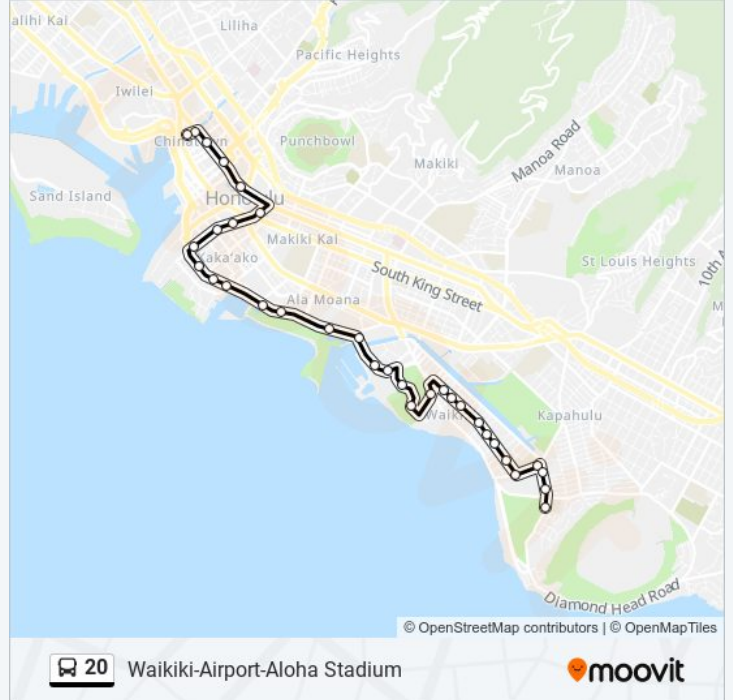

20 bus Info

Direction: Aala Park

Stops: 33

Trip Duration: 34 min

Line Summary:

Ala Moana Bl + Ward Ave

Ala Moana Bl + Koula St

Ala Moana Bl + Coral St

South St + Auahi St

South St + Halekauwila St

South St + Kawaiahao St

Alapai St + S King St

S Beretania St + Punchbowl St

S Beretania St + Pali Hwy + Bishop St

N Beretania St + Opp Smith St

River St + N Beretania St

River St + N Hotel St

Direction: Alapai Transit Center

40 stops

[VIEW LINE SCHEDULE](#)

Halawa Aloha Stadium Station

Kamehameha Hwy + Ford Island Bl

Kamehameha Hwy + Arizona Memorial Pl

Kamehameha Hwy + Arizona St

Kamehameha Hwy + Kalaloa St

Kamehameha Hwy + Kohomua St

Halawa Aloha Stadium Station

Direction: Waikiki Beach & Hotels

70 stops

[VIEW LINE SCHEDULE](#)

Halawa Aloha Stadium Station

Kamehameha Hwy + Ford Island Bl