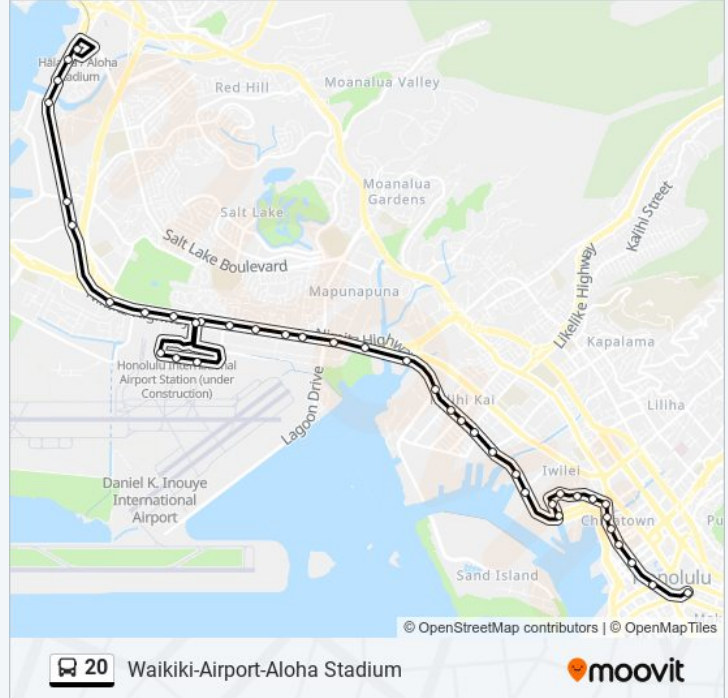

Use the Moovit App to find the closest 20 bus station near you and find out when is the next 20 bus arriving.

Direction: Aala Park

33 stops

[VIEW LINE SCHEDULE](#)

Paki Ave + Paki Playground

Paki Ave + Monsarrat Ave

River St + N Hotel St

Direction: Alapai Transit Center

40 stops

[VIEW LINE SCHEDULE](#)

Halawa Aloha Stadium Station

Kamehameha Hwy + Ford Island Bl

Kamehameha Hwy + Arizona Memorial Pl

Kamehameha Hwy + Arizona St

Direction: Alapai Transit Center

Stops: 40

Trip Duration: 35 min

Line Summary:

- Nimitz Hwy + Opp Peltier Ave
- Nimitz Hwy + Lagoon Dr
- Nimitz Hwy + Keehi Lagoon Park
- Nimitz Hwy + Kahauiki Village
- Nimitz Hwy + Sand Island Access Rd
- Nimitz Hwy + Puuhale Rd
- Nimitz Hwy + Mokauea St
- Nimitz Hwy + Kalihi St
- Nimitz Hwy + Waiakamilo Rd
- Nimitz Hwy + Pier 36
- Nimitz Hwy + Opp Alakawa St
- Pacific St + Nimitz Hwy
- Pacific St + Iwilei Rd
- Iwilei Rd + Pacific St
- Iwilei Rd + Sumner St
- Iwilei Rd + Kuwili St
- Iwilei Rd + N King St
- N King St + River St
- N King St + Maunakea St
- S King St + Bethel St
- S King St + Alakea St
- S King St + Punchbowl St
- Alapai St + S King St

Direction: Halawa Station Via Airport-Arizona Mem.

73 stops

[VIEW LINE SCHEDULE](#)

- Kapahulu Ave + Kalakaua Ave
- Kalakaua Ave + Opp Monsarrat Ave
- Kalakaua Ave + Waikiki Aquarium
- Kalakaua Ave + Elks Club
- Kalakaua Ave + Poni Moi Rd