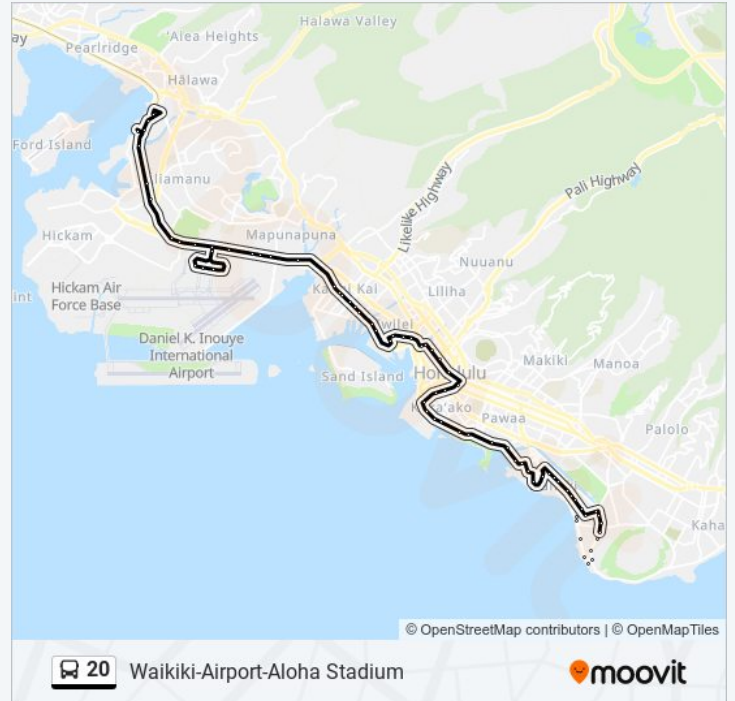

Use the Moovit App to find the closest 20 bus station near you and find out when is the next 20 bus arriving.

Direction: Aala Park

33 stops

[VIEW LINE SCHEDULE](#)

Paki Ave + Paki Playground

Paki Ave + Monsarrat Ave

River St + N Hotel St

Direction: Alapai Transit Center

40 stops

[VIEW LINE SCHEDULE](#)

Halawa Aloha Stadium Station

Kamehameha Hwy + Ford Island Bl

Kamehameha Hwy + Arizona Memorial Pl

Kamehameha Hwy + Arizona St

S Beretania St + Pali Hwy + Bishop St

20 bus Info

Direction: Halawa Station Via Airport-Arizona Mem.

Stops: 73

Trip Duration: 87 min

Line Summary:

N Beretania St + Opp Smith St

River St + N Beretania St

River St + N Hotel St

Iwilei Rd + Kuwili St

Iwilei Rd + Sumner St

Iwilei Rd + Pacific St

Pacific St + Iwilei Rd

Nimitz Hwy + Alakawa St

Nimitz Hwy + Opp Pier 36

Nimitz Hwy + Waiakamilo Rd