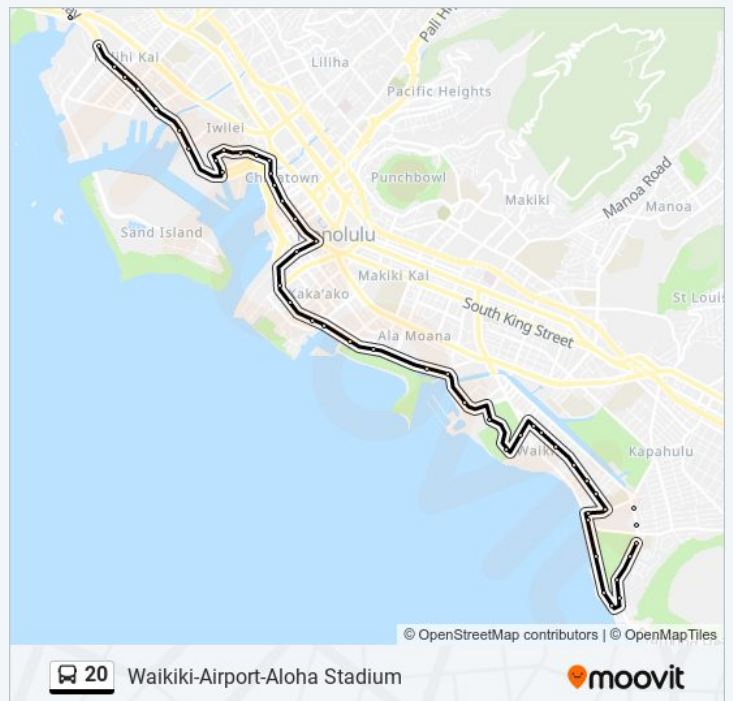

Use the Moovit App to find the closest 20 bus station near you and find out when is the next 20 bus arriving.

Direction: Aala Park

33 stops

[VIEW LINE SCHEDULE](#)

Paki Ave + Paki Playground

Paki Ave + Monsarrat Ave

20 bus Info

Direction: Waikiki Beach & Hotels

Stops: 70

Trip Duration: 81 min

Line Summary:

Nimitz Hwy + Pier 36

Nimitz Hwy + Opp Alakawa St

Pacific St + Nimitz Hwy