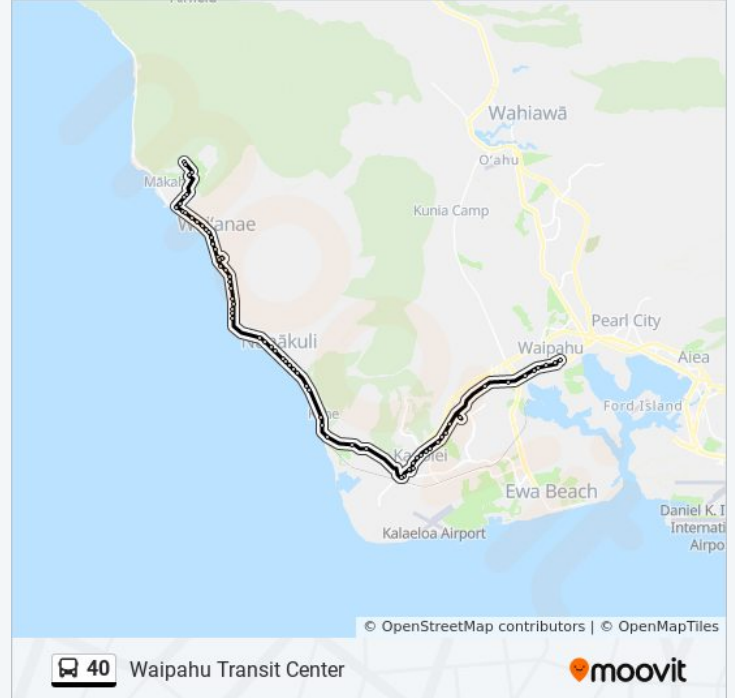

Farrington Hwy + Kaupuni St

Farrington Hwy + Guard St

Farrington Hwy + Waianae Valley Rd

Farrington Hwy + Lualualei Homestead Rd

Farrington Hwy + Opp Puhano St

Farrington Hwy + Opp Leihoku St

Waianae Transit Center

Leihoku St + Farrington Hwy

Farrington Hwy + Opp C&C Baseyard

Farrington Hwy + Opp Mailiili Rd

Farrington Hwy + Opp Alapaki St

Farrington Hwy + Opp Kaukamana St

Farrington Hwy + Opp Maliona St

Farrington Hwy + Opp St Johns Rd

Farrington Hwy + Opp Manununu St

Farrington Hwy + Ulehawa Beach Park

Farrington Hwy + Opp Maipalaoa Rd

Farrington Hwy + Opp Hookele St

Farrington Hwy + Opp Hakimo Rd

Farrington Hwy + Opp Princess Kahanu Av

Farrington Hwy + Opp Mohihi St

Farrington Hwy + Opp Auyong Homestead Rd

Farrington Hwy + Opp Nanaikeola St

Farrington Hwy + Opp Helelua St

Farrington Hwy + Opp Haleakala Ave

Farrington Hwy + Opp Nanakuli Village Center

Farrington Hwy + Opp Nanakuli Ave

Farrington Hwy + Piliokahi Ave

Farrington Hwy + Pohakunui Ave

Farrington Hwy + Opp Kahe Power Plant

Farrington Hwy + Kahe Point Beach Park

Farrington Hwy + Aliinui Dr

Farrington Hwy + Waiomea St