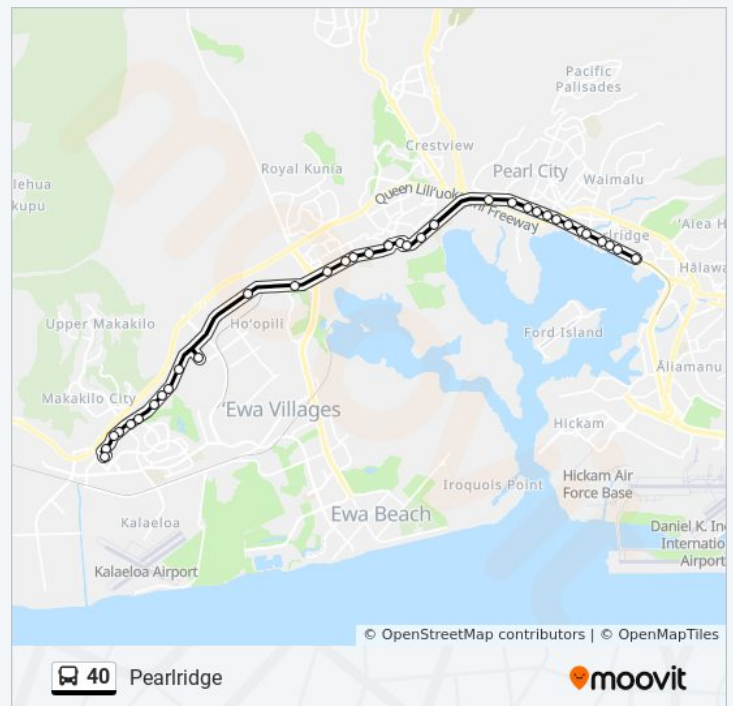

#### 40 bus Info

**Direction:** Pearlridge

**Stops:** 35

**Trip Duration:** 43 min

**Line Summary:**

Kamehameha Hwy + Opp Kanuku St

Kamehameha Hwy + Opp Kaonohi St

Kamehameha Hwy + Opp Pali Momi St