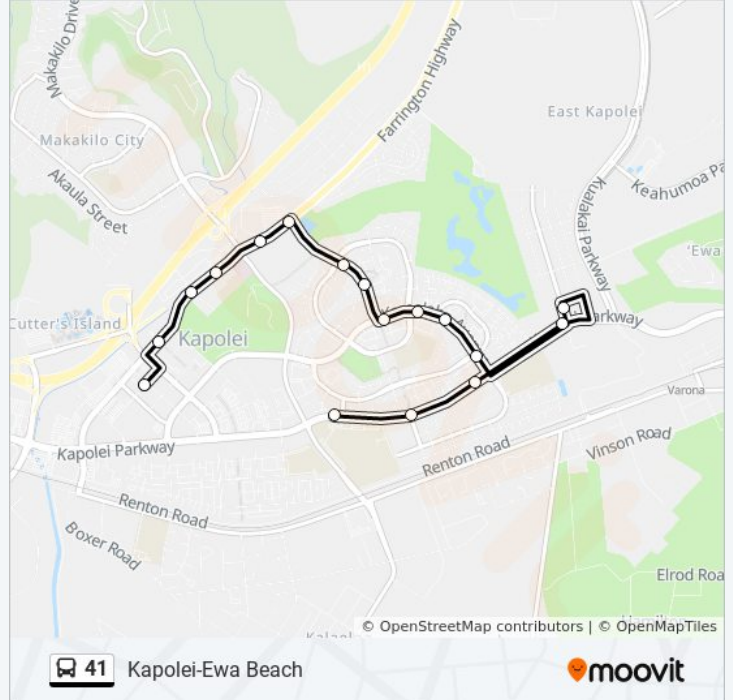

Fort Weaver Rd + Parish Dr

Kilaha St + Kilipoe St

North Rd + Campbell High School

North Rd + Fort Weaver Rd

Fort Weaver Rd + Opp Moneha Pl

Ewa Beach Transit Center

Direction: Kapolei High & Middle Schools

17 stops

41 bus Info

Direction: Kapolei High & Middle Schools

Stops: 17

Trip Duration: 16 min

Line Summary:

Kinoiki St + Kamokuiki St

Kapolei Pkwy + Kinoiki St

Kapolei Pkwy + Kamaaha Ave

Kapolei Pkwy + Opp Puainako St

Kapolei Pkwy + Maluohai St

Direction: Kapolei Transit Center

28 stops

[VIEW LINE SCHEDULE](#)

Fort Weaver Rd + Opp Papipi Rd

Fort Weaver Rd + Kuhina St

Fort Weaver Rd + Opp Kaimalie St

Fort Weaver Rd + Hanakahi St

Fort Weaver Rd + Keaunui Dr

Geiger Rd + Launahale St

Geiger Rd + Kapolei Pkwy

Geiger Rd + Opp Coral Creek Golf Course

Roosevelt Ave + Opp Essex Rd

Roosevelt Ave + Philippine Sea