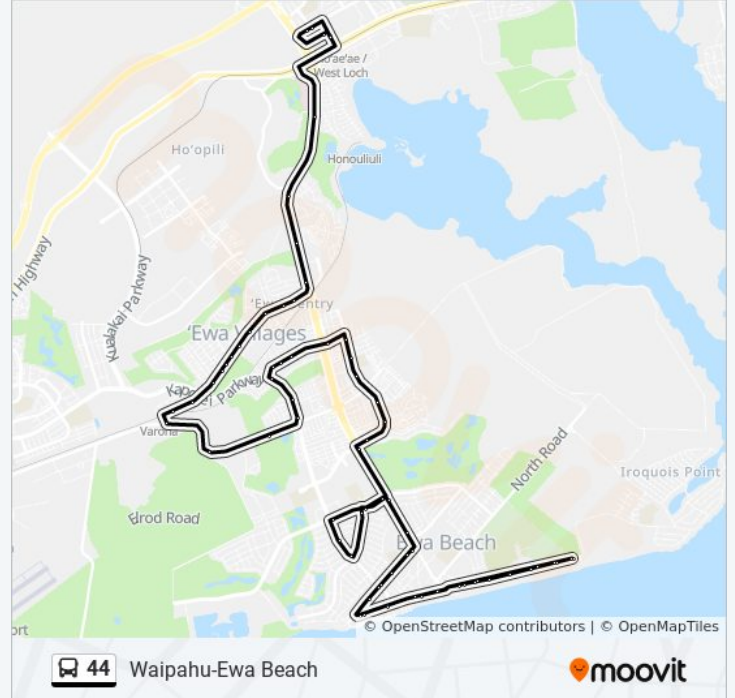

Direction: Ewa Villages - Ewa Beach

73 stops

[VIEW LINE SCHEDULE](#)

- Leoku St + Opp Leolua St
- Leolua St + Leoku St
- Waipahu St + Kunia Rd
- Waipahu St + Opp Hene St
- Leoku St + Farrington Hwy
- Fort Weaver Rd + Laulaunui St
- Fort Weaver Rd + Opp Aawa Dr
- Fort Weaver Rd + Ewa Family Center
- Fort Weaver Rd + Karayan St
- Renton Rd + Kikoo St
- Renton Rd + Auwaha St
- Renton Rd + Pahika St
- Renton Rd + Pipeline St
- Renton Rd + Pepper Row St
- Renton Rd + Park Row Ave
- Renton Rd + Alaiki St
- Renton Rd + Tenney St
- Renton Rd + Orrick St
- Renton Rd + Paionia St
- Renton Rd + Haakei St
- Philippine Sea + Renton Rd

Pohakupuna Rd + Pohakupuna Pl

Pohakupuna Rd + Hailipo St

Pohakupuna Rd + Opp Ihipehu St

Pohakupuna Rd + Peone Pl

Fort Weaver Rd + Parish Dr

Fort Weaver Rd + Ewa Beach Rd

Fort Weaver Rd + 91-431

Fort Weaver Rd + 91-343

Fort Weaver Rd + 91-251

Fort Weaver Rd + Ewa Beach Rd

Fort Weaver Rd + Ewa Beach Park

Fort Weaver Rd + Opp Ewa Beach Park

Fort Weaver Rd + Opp Ewa Beach Rd

Fort Weaver Rd + Opp 91-221

Fort Weaver Rd + Opp 91-343

Papipi Rd + Laukona Lp

Papipi Rd + Fort Weaver Rd

Direction: Ewa Villages - Ewa Beach - Via Qmc West

74 stops

[VIEW LINE SCHEDULE](#)

Leoku St + Opp Leolua St

Leolua St + Leoku St

Waipahu St + Kunia Rd