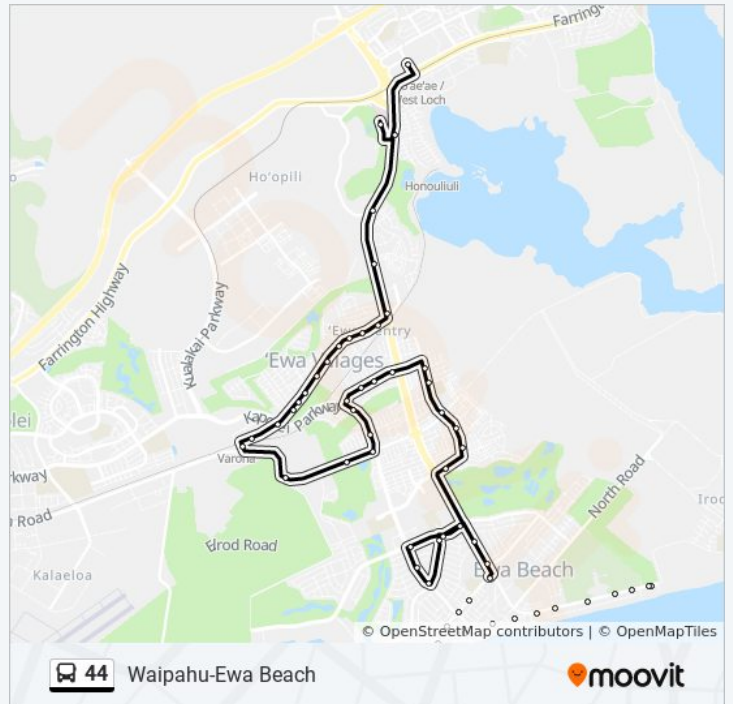

Papipi Rd + Laukona Lp

Papipi Rd + Fort Weaver Rd

Direction: Ewa Villages - Ewa Beach - Via Qmc West

74 stops

[VIEW LINE SCHEDULE](#)

Leoku St + Opp Leolua St

Leolua St + Leoku St

Waipahu St + Kunia Rd

Papipi Rd + Aikanaka Rd

Papipi Rd + Hailipo St

Papipi Rd + Laukona Lp

Papipi Rd + Fort Weaver Rd

Direction: Waipahu - Leoku Street

55 stops

[VIEW LINE SCHEDULE](#)

Fort Weaver Rd + Ewa Beach Park

44 bus Info

Direction: Waipahu - Leoku Street

Stops: 55

Trip Duration: 41 min

Line Summary:

Kolowaka Dr + Fort Weaver Rd

Kolowaka Dr + Koka St

Kolowaka Dr + Wailewa Pl

Thursday	5:17 AM - 5:35 PM
Friday	5:17 AM - 5:35 PM
Saturday	5:17 AM - 5:35 PM

44 bus Info

Direction: Waipahu - Leoku Street - Via Qmc West

Stops: 56

Trip Duration: 49 min

Line Summary:

Geiger Rd + Opp Coral Creek Golf Course