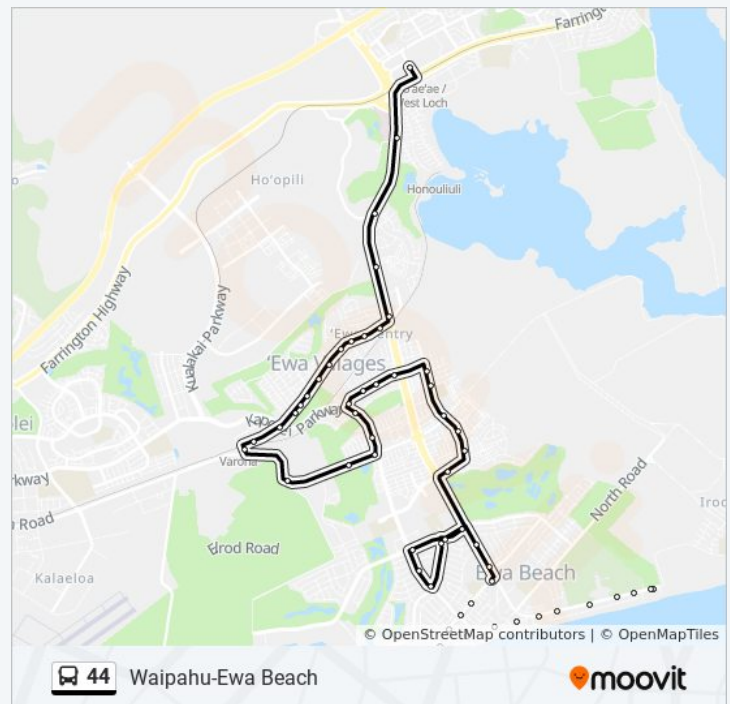

Direction: Ewa Villages - Ewa Beach

73 stops

[VIEW LINE SCHEDULE](#)

- Leoku St + Opp Leolua St
- Leolua St + Leoku St
- Waipahu St + Kunia Rd
- Waipahu St + Opp Hene St
- Leoku St + Farrington Hwy
- Fort Weaver Rd + Laulaunui St
- Fort Weaver Rd + Opp Aawa Dr
- Fort Weaver Rd + Ewa Family Center
- Fort Weaver Rd + Karayan St
- Renton Rd + Kikoo St
- Renton Rd + Auwaha St
- Renton Rd + Pahika St
- Renton Rd + Pipeline St
- Renton Rd + Pepper Row St
- Renton Rd + Park Row Ave
- Renton Rd + Alaiki St
- Renton Rd + Tenney St
- Renton Rd + Orrick St
- Renton Rd + Paionia St
- Renton Rd + Haakei St
- Philippine Sea + Renton Rd

Papipi Rd + Laukona Lp

Papipi Rd + Fort Weaver Rd

Direction: Ewa Villages - Ewa Beach - Via Qmc West

74 stops

[VIEW LINE SCHEDULE](#)

Leoku St + Opp Leolua St

Leolua St + Leoku St

Waipahu St + Kunia Rd

Keaunui Dr + Hoowalea St

Keaunui Dr + Makalea St

Keaunui Dr + Iroquois Rd

Keaunui Dr + Laupai St

Keaunui Dr + Kaukolu St

44 bus Time Schedule

Waipahu - Leoku Street Route Timetable:

Sunday	4:26 AM - 11:51 PM
Monday	4:21 AM - 11:39 PM
Tuesday	4:21 AM - 11:39 PM
Wednesday	4:21 AM - 11:39 PM
Thursday	4:21 AM - 11:39 PM
Friday	4:21 AM - 11:39 PM
Saturday	4:21 AM - 11:48 PM

44 bus Info

Direction: Waipahu - Leoku Street

Stops: 55

Trip Duration: 41 min

Line Summary:

Kolowaka Dr + Fort Weaver Rd

Kolowaka Dr + Koka St

Kolowaka Dr + Wailewa Pl