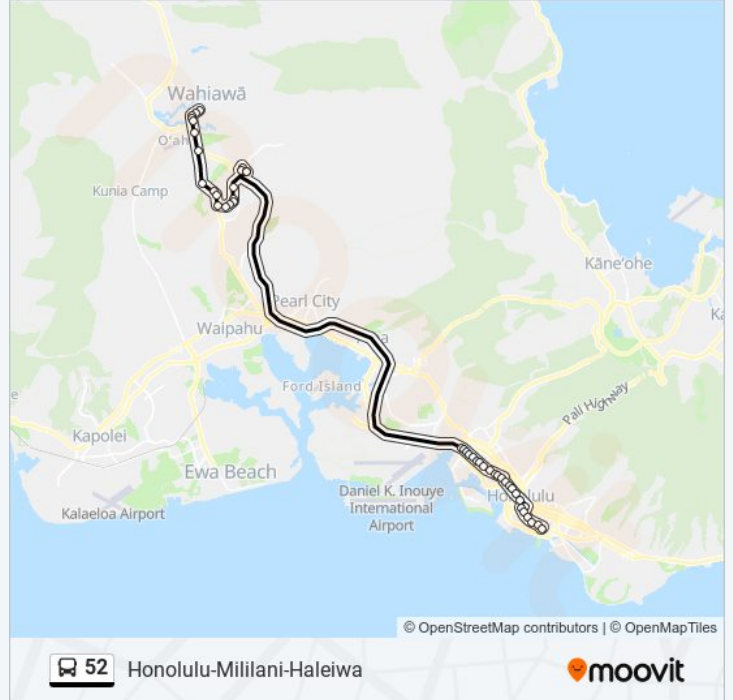

Kamehameha Hwy + Opp Santos Dumont Av

Kamehameha Hwy + Avocado St

Kamehameha Hwy + Olive Ave

California Ave + Walker Ave

California Ave + Muliwai Ave

Wahiawa Transit Center West

52 Honolulu-Mililani-Haleiwa

**Direction: Wahiawa**

18 stops

[VIEW LINE SCHEDULE](#)

Kamehameha Hwy + Weed Circle

Kamehameha Hwy + 66-520

Kamehameha Hwy + Opp Paalaa Rd

Kamehameha Hwy + Opp Kilioe Pl

Kamehameha Hwy + Opp Amara Rd