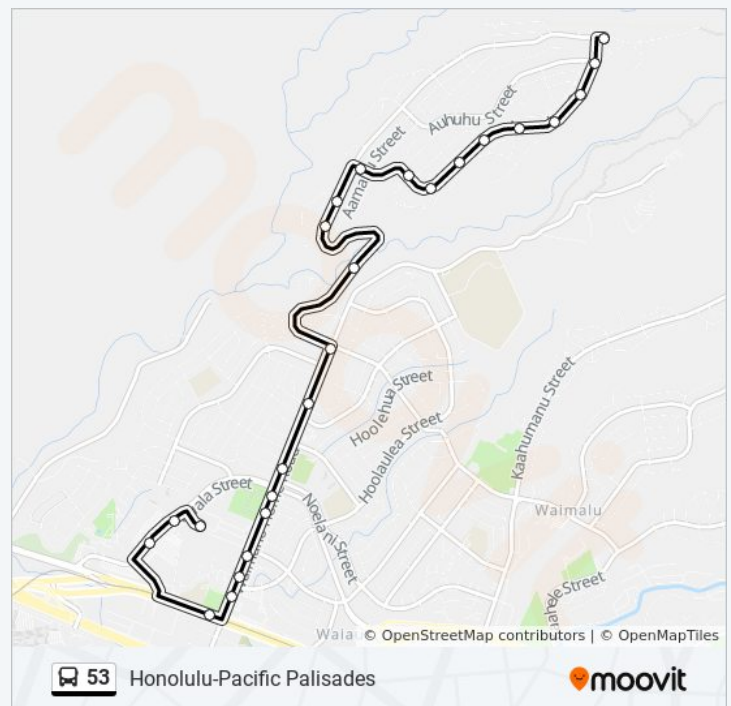

Waimano Home Rd + Kamehameha Hwy

Kamehameha Hwy + Waimano Home Rd

Kuala St + Acacia Rd

Kuala St + Makolu St

Pearl City Bus Facility

53 bus Time Schedule

Pearl City Route Timetable:

Sunday	5:40 AM - 10:36 PM
Monday	Not Operational
Tuesday	Not Operational
Wednesday	Not Operational
Thursday	Not Operational
Friday	Not Operational
Saturday	5:40 AM - 10:38 PM

53 bus Info

Direction: Pearl City

Stops: 25

Trip Duration: 21 min

Line Summary:

Honolulu.

[About Moovit](#) • [MaaS Solutions](#) • [Supported Countries](#) • [Mooviter Community](#)

© 2023 Moovit - All Rights Reserved