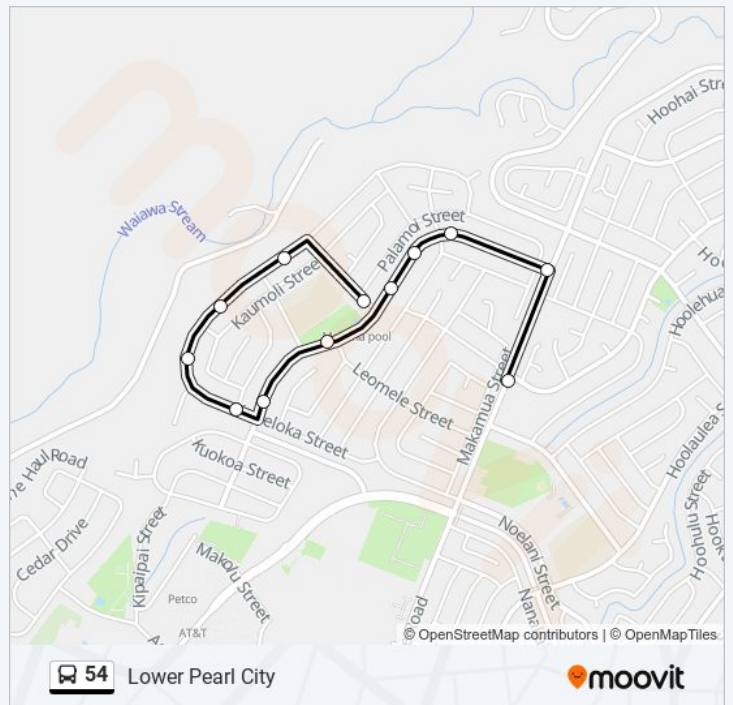

Wednesday 5:25 AM - 6:18 AM

Thursday 5:25 AM - 6:18 AM

Friday 5:25 AM - 6:18 AM

Saturday 5:36 AM - 6:36 AM

**54 bus Info**

**Direction:** Lower Pearl City

**Stops:** 12

**Trip Duration:** 4 min

**Line Summary:**

**Direction: Upper Pearl City**

53 stops

[VIEW LINE SCHEDULE](#)

Alapai Transit Center (Stops 1-4)

S Beretania St + Punchbowl St

S Beretania St + Pali Hwy + Bishop St

N Beretania St + Opp Smith St