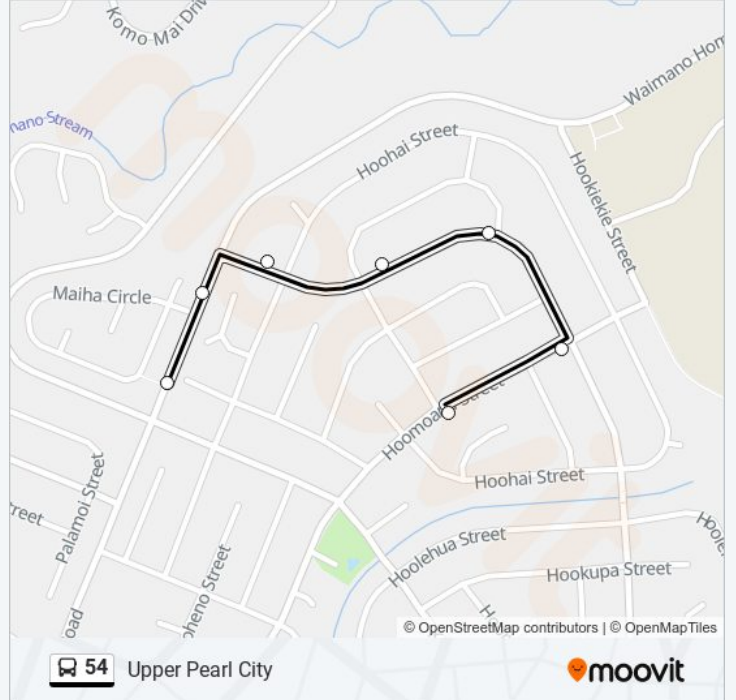

### 54 bus Info

**Direction:** Upper Pearl City

**Stops:** 7

**Trip Duration:** 3 min

**Line Summary:**

54 bus time schedules and route maps are available in an offline PDF at [moovitapp.com](https://moovitapp.com). Use the [Moovit App](#) to see live bus times, train schedule or subway schedule, and step-by-step directions for all public transit in Honolulu.