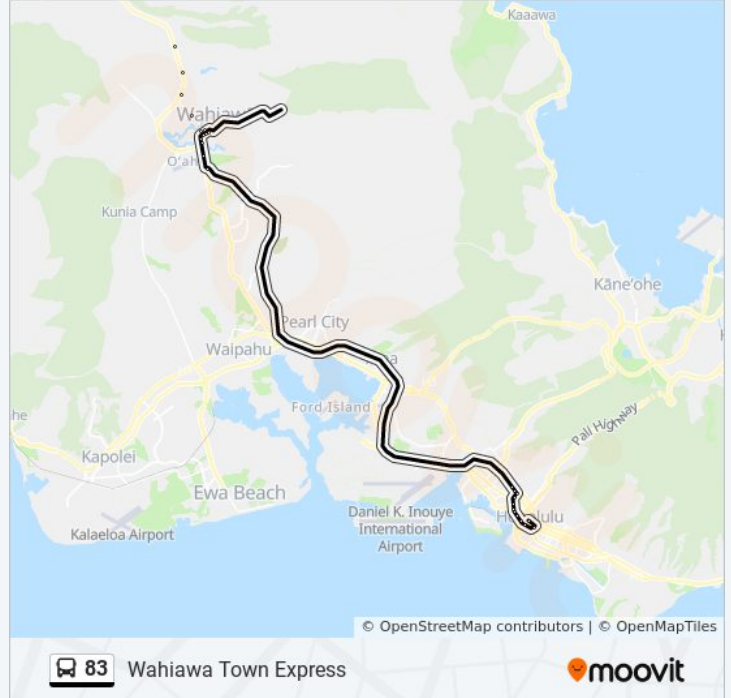

Weed Circle + Kamehameha Hwy

Waiialua Beach Rd + Opp Oliana St

Haleiwa Rd + 66-800

Haleiwa Rd + Opp Keiki Pl

Haleiwa Rd + Opp Haleiwa Elementary School

Haleiwa Rd + Haleiwa Fire Station

Haleiwa Rd + Awai Ln

Kamehameha Hwy + Paalaa Rd

Kamehameha Hwy + 66-519

Weed Circle + Kaukonahua Rd

Kamehameha Hwy + Opp Paalaa Uka Pupukea

Kamehameha Hwy + Opp Dole Plantation

Kamehameha Hwy + Nui Ave

Kamehameha Hwy + Opp Whitmore Ave

Kilani Ave + Mango St

Kilani Ave + Lehua St

Wahiawa Transit Center East

California Ave + Lehua St

California Ave + Mango St

Kamehameha Hwy + Olive Ave

Kamehameha Hwy + Ohai St

Kamehameha Hwy + Santos Dumont Ave

Leilehua Golf Course Rd + Opp Wahiawa Park & Ride

Vineyard Bl + Palama St

Vineyard Bl + Pua Ln

Vineyard Bl + Liliha St

Liliha St + N King St

N King St + N Beretania St

N King St + River St

N King St + Maunakea St