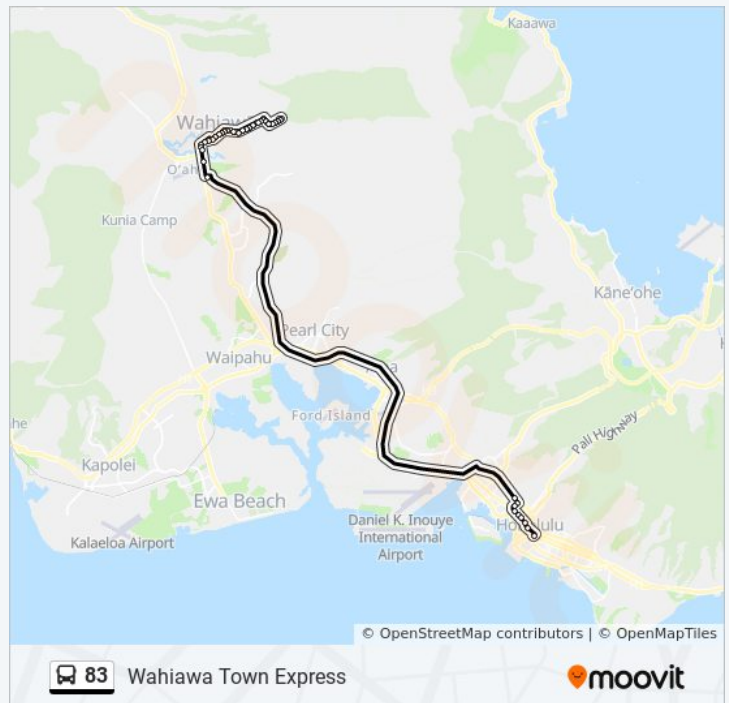

83 bus Info
Direction: Express - Downtown
Stops: 76
Trip Duration: 57 min
Line Summary:

Waiialua Beach Rd + Opp Kaiea Pl

Waiialua Beach Rd + Opp Kaimanu Pl

Waiialua Beach Rd + Komo St

Waiialua Beach Rd + Kuoha St

S King St + Bethel St

S King St + Alakea St

S King St + Punchbowl St

Alapai St + S King St

S Beretania St + Punchbowl St

Direction: Express - Wahiawa - Waialua - Haleiwa

73 stops

[VIEW LINE SCHEDULE](#)

Kamehameha Hwy + Waialua Courthouse

Kamehameha Hwy + Kilioe Pl

Kamehameha Hwy + Paalaa Rd

Kamehameha Hwy + 66-519

Weed Circle + Kaukonahua Rd

Direction: Express - Wahiawa Heights

61 stops

[VIEW LINE SCHEDULE](#)

Stops: 61

Trip Duration: 73 min

Line Summary:

California Ave + Kalie St

California Ave + Opp Dole Rd

California Ave + Leilehua Rd

California Ave + Opp Kilea Pl

California Ave + Opp Hill Dr