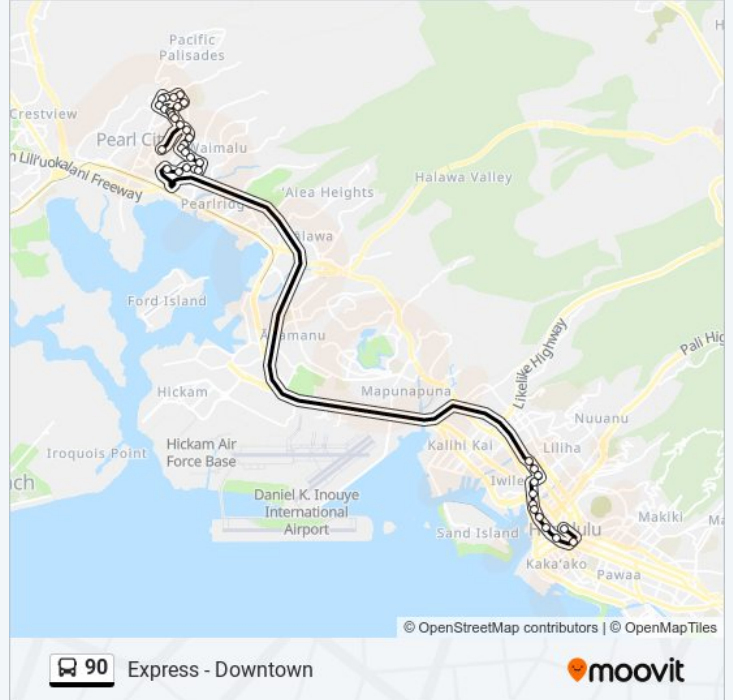

90 bus Info

Direction: Express - Downtown
Stops: 38
Trip Duration: 41 min
Line Summary:

Noelani St + Opp Nola St

Noelani St + Koahehe St

Noelani St + Opp Hinu Pl

Noelani St + Hoomalu St

Vineyard Bl + Palama St

Vineyard Bl + Pua Ln

Vineyard Bl + Liliha St

Liliha St + N King St

N King St + N Beretania St

N King St + River St

N King St + Maunakea St

S King St + Bethel St

S King St + Alakea St

S King St + Punchbowl St

Alapai St + S King St

S Beretania St + Punchbowl St

Direction: Express - Pearl City

38 stops

[VIEW LINE SCHEDULE](#)

Alapai Transit Center (Stops 1-4)

S Beretania St + Eternal Flame

90 bus Info

Direction: Express - Pearl City

Stops: 38

Trip Duration: 51 min

Line Summary:

Noelani St + Nola St

Noelani St + Kaahumanu St

Hookanike St + Kaahumanu St