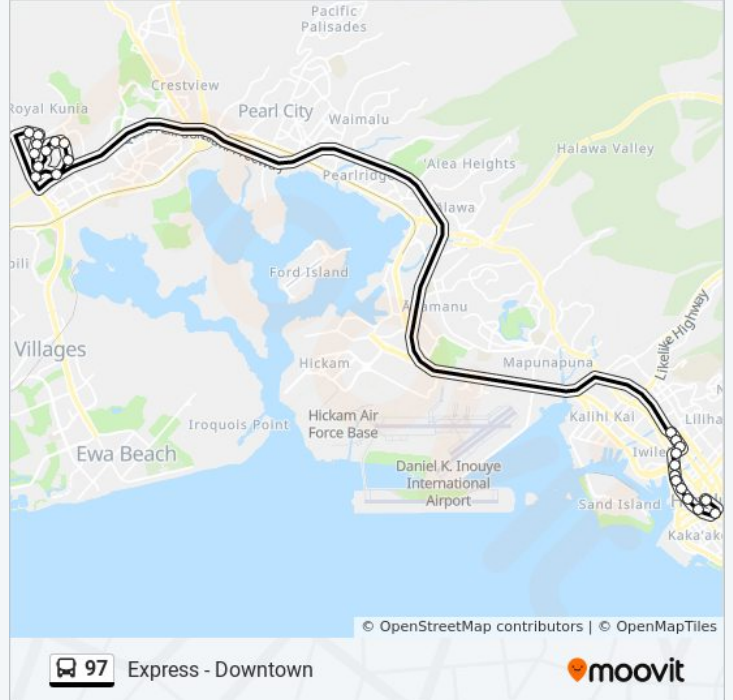

**Direction: Express - Downtown**

23 stops

[VIEW LINE SCHEDULE](#)

- Kupuna Lp + Kupuohi St
- Kupuna Lp + Kupuohi St
- Kupuna Lp + Hamau St
- Kupuna Lp + Palai St
- Kupuna Lp + Opp Kehela St
- Kupuna Lp + Opp Minoaka Pl
- Kupuna Lp + Kupuohi St
- Kupuohi St + Opp Polina Pl
- Kupuohi St + Mauale St
- Anonui St + Opp Kupuohi St
- Anonui St + Anoiki St
- Vineyard Bl + Palama St
- Vineyard Bl + Pua Ln
- Vineyard Bl + Liliha St
- Liliha St + N King St
- N King St + N Beretania St
- N King St + River St
- N King St + Maunakea St
- S King St + Bethel St
- S King St + Alakea St
- S King St + Punchbowl St
- Alapai St + S King St

**97 bus Info**

**Direction:** Express - Downtown

**Stops:** 23

**Trip Duration:** 48 min

**Line Summary:**

S Beretania St + Punchbowl St

**Direction: Express - Village Park**

20 stops

[VIEW LINE SCHEDULE](#)

- Alapai Transit Center (Stops 1-4)
- S Beretania St + Eternal Flame
- S Beretania St + Pali Hwy + Bishop St
- N Beretania St + Opp Smith St
- N Beretania St + Opp River St
- N Beretania St + N King St
- Liliha St + N King St
- Vineyard Bl + Liliha St
- Vineyard Bl + Palama St
- Kupuna Lp + Kupuohi St
- Kupuna Lp + Kupuohi St
- Kupuna Lp + Hamau St
- Kupuna Lp + Palai St
- Kupuna Lp + Opp Kehela St
- Kupuna Lp + Opp Minoaka Pl
- Kupuna Lp + Kupuohi St
- Kupuohi St + Opp Polina Pl
- Kupuohi St + Mauele St

**97 bus Info**

**Direction:** Express - Village Park

**Stops:** 20

**Trip Duration:** 58 min

**Line Summary:**

Anonui St + Opp Kupuohi St

Anonui St + Anoiki St

97 bus time schedules and route maps are available in an offline PDF at [moovitapp.com](https://moovitapp.com). Use the [Moovit App](#) to see live bus times, train schedule or subway schedule, and step-by-step directions for all public transit in Honolulu.