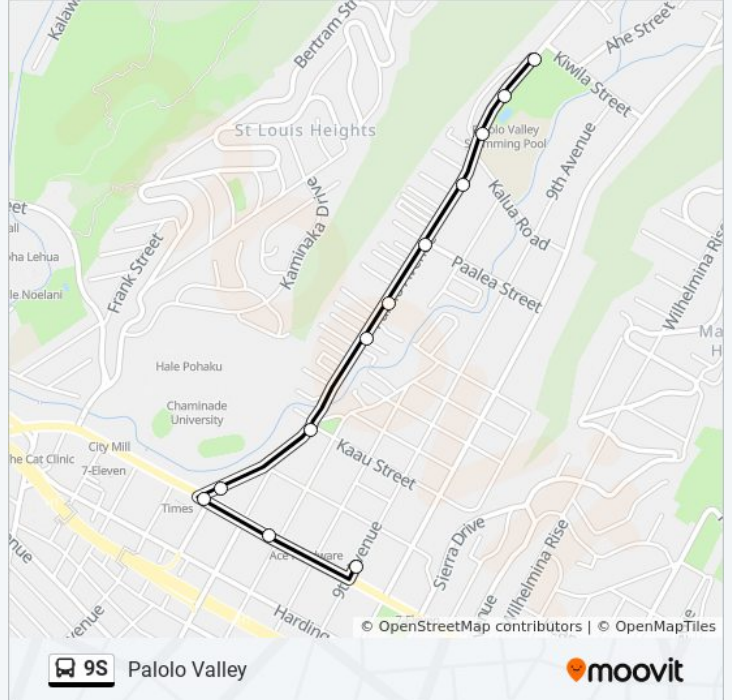

Direction: Palolo Valley

12 stops

[VIEW LINE SCHEDULE](#)

9th Ave + Waiialae Ave

Waiialae Ave + 7th Ave

Waiialae Ave + Palolo Ave

Palolo Ave + Waiialae Ave

Palolo Ave + Kaau St

Palolo Valley Route Timetable:

Sunday	5:58 AM - 9:58 PM
Monday	5:43 AM - 10:13 PM
Tuesday	5:43 AM - 10:13 PM
Wednesday	5:43 AM - 10:13 PM
Thursday	5:43 AM - 10:13 PM
Friday	5:43 AM - 10:13 PM
Saturday	5:43 AM - 10:13 PM

9S bus Info

Direction: Palolo Valley

Stops: 12

Trip Duration: 7 min

Line Summary:

Direction: Palolo Valley

29 stops

[VIEW LINE SCHEDULE](#)

Direction: Waialae Avenue

23 stops

[VIEW LINE SCHEDULE](#)

Palolo Ave + Opp New Jersey Ave

Palolo Ave + Opp Kaululoa Pl

Palolo Ave + Opp Orchid St

Orchid St + Palolo Ave

Ginger St + Orchid St