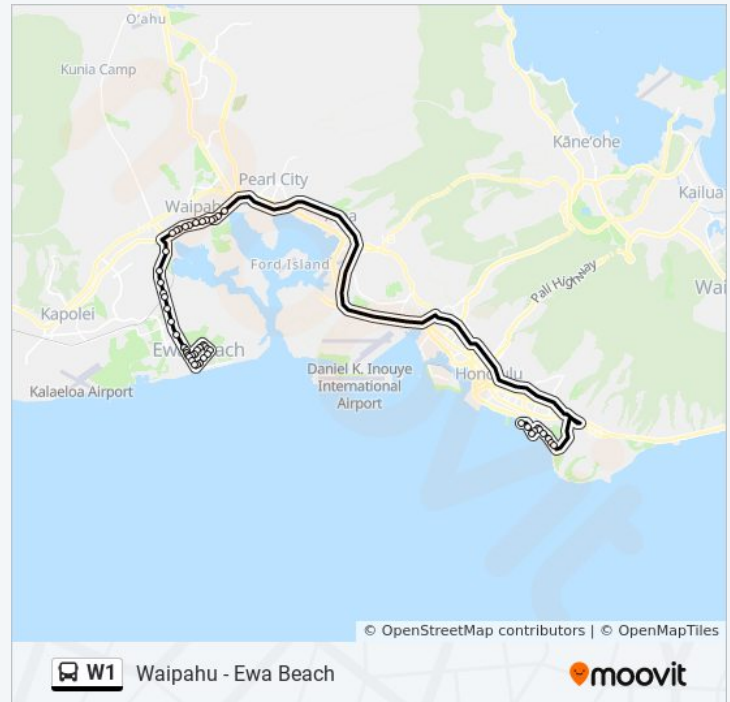

Direction: Waikiki

46 stops

[VIEW LINE SCHEDULE](#)

- Fort Weaver Rd + Opp Kuhina St
- Kuhina St + Fort Weaver Rd
- Kuhina St + Opp Pailani St
- Kuhina St + 91-1037
- Kuhina St + Opp Ahona St
- Hanakahi St + Hanaloa St
- Hanakahi St + Kauiki St
- Hanakahi St + Laupapa St
- Hanakahi St + North Rd
- North Rd + Apoke Pl
- North Rd + Opp Kilaha St
- North Rd + Campbell High School
- North Rd + Fort Weaver Rd
- Fort Weaver Rd + Opp Moneha Pl
- Fort Weaver Rd + Opp Papipi Rd
- Fort Weaver Rd + Kuhina St
- Fort Weaver Rd + Opp Kaimalie St
- Fort Weaver Rd + Hanakahi St
- Fort Weaver Rd + Keaunui Dr
- Fort Weaver Rd + Iroquois Rd
- Fort Weaver Rd + Kolowaka Dr
- Fort Weaver Rd + Renton Rd

W1 bus Info

Direction: Waikiki

Stops: 46

Trip Duration: 69 min

Line Summary:

Fort Weaver Rd + Opp Ewa Family Center

Fort Weaver Rd + Aawa Dr

Fort Weaver Rd + Laulaunui St

Kuhio Ave + Seaside Ave

Kuhio Ave + Kaiulani Ave

Kuhio Ave + Liliuokalani Ave

Kuhio Ave + Paoakalani Ave

Kapahulu Ave + Kalakaua Ave

Monsarrat Ave + Kalakaua Ave

Direction: Waipahu - Ewa Beach

50 stops

Fort Weaver Rd + Opp Kuhina St

Kuhina St + Fort Weaver Rd

Kuhina St + Opp Pailani St

Kuhina St + 91-1037

Kuhina St + Opp Ahona St

Hanakahi St + Hanaloa St

W1 bus Info**Direction:** Waipahu - Ewa Beach**Stops:** 50**Trip Duration:** 82 min**Line Summary:**