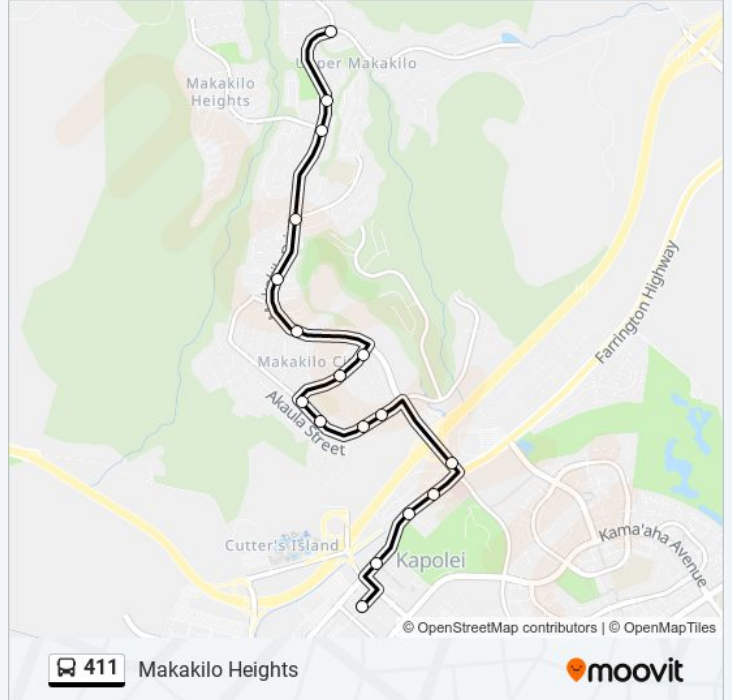

Makakilo Dr + Opp Kikaha St

**411 bus Time Schedule**

Makakilo Heights Route Timetable:

Sunday	4:30 AM - 9:15 PM
Monday	4:30 AM - 9:15 PM
Tuesday	4:30 AM - 9:15 PM
Wednesday	4:30 AM - 9:15 PM
Thursday	4:30 AM - 9:15 PM
Friday	4:30 AM - 9:15 PM
Saturday	4:30 AM - 9:15 PM

**411 bus Info**

**Direction:** Makakilo Heights

**Stops:** 17

**Trip Duration:** 16 min

**Line Summary:**

**Direction: Villages Of Kapolei - Makakilo Hts**

31 stops

[VIEW LINE SCHEDULE](#)