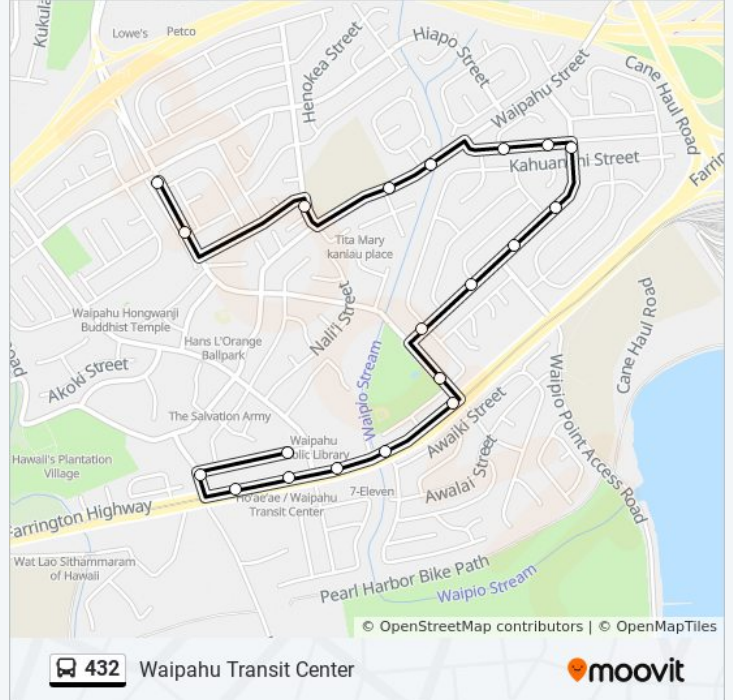

Use the Moovit App to find the closest 432 bus station near you and find out when is the next 432 bus arriving.

Direction: East Waipahu - Paiwa Street

14 stops

[VIEW LINE SCHEDULE](#)

- Waipahu Transit Center East
- Farrington Hwy + Opp Mokuola St
- Paiwa St + Kahuamoku St
- Kahuanui St + Kahuanani St
- Kahuanui St + Opp Kahuahale St
- Kahuanui St + Opp Kahuapili St
- Kahuanui St + Waipahu St
- Waipahu St + Opp Kahuanui St
- Waipahu St + Kahualei Pl
- Waipahu St + Hianakiu St
- Waipahu St + Opp Peke Ln
- Mahoe St + Waipahu St
- Mahoe St + Hiapo St
- Paiwa St + Hiapo St

432 bus Info

Direction: East Waipahu - Paiwa Street

Stops: 14

Trip Duration: 13 min

Line Summary:

Direction: Waipahu Transit Center

20 stops

[VIEW LINE SCHEDULE](#)

432 bus Info

Direction: Waipahu Transit Center

Stops: 20

Trip Duration: 13 min

Line Summary:

Waipahu Depot Rd + Hikimoe St

Waipahu Transit Center East

Direction: Waipahu Transit Center

18 stops

[VIEW LINE SCHEDULE](#)

Leoku St + Farrington Hwy

Waipahu St + Kunia Rd

Hene St + Honowai St

Honowai St + Honowai Elementary School

Honowai St + Hoaeae St

Waipahu St + Leowahine St