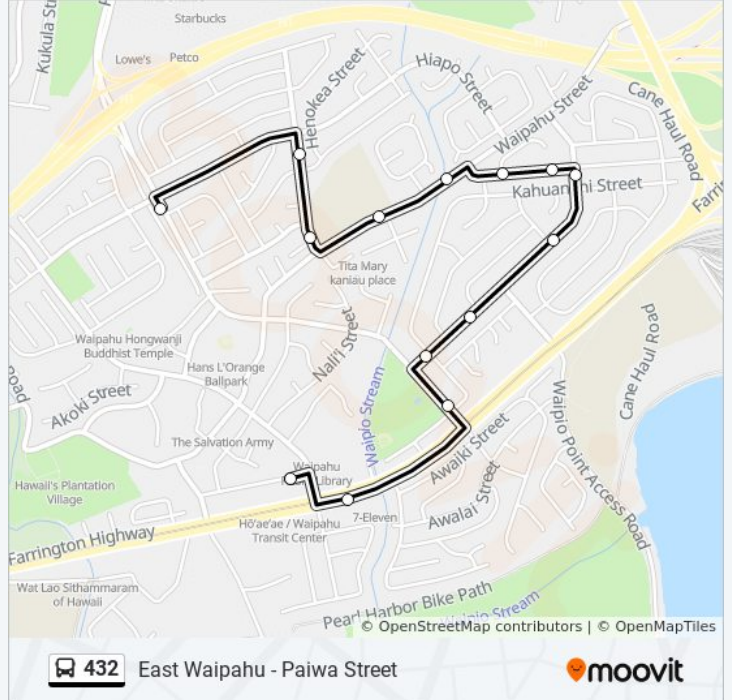

Use the Moovit App to find the closest 432 bus station near you and find out when is the next 432 bus arriving.

Direction: East Waipahu - Paiwa Street

14 stops

[VIEW LINE SCHEDULE](#)

- Waipahu Transit Center East
- Farrington Hwy + Opp Mokuola St
- Paiwa St + Kahuamoku St
- Kahuanui St + Kahuanani St
- Kahuanui St + Opp Kahuahale St
- Kahuanui St + Opp Kahuapili St
- Kahuanui St + Waipahu St
- Waipahu St + Opp Kahuanui St
- Waipahu St + Kahualei Pl
- Waipahu St + Hianakiu St
- Waipahu St + Opp Peke Ln
- Mahoe St + Waipahu St
- Mahoe St + Hiapo St
- Paiwa St + Hiapo St

432 bus Time Schedule

East Waipahu - Paiwa Street Route Timetable:

Sunday	12:00 AM - 11:00 PM
Monday	12:00 AM - 11:05 PM
Tuesday	12:05 AM - 11:05 PM
Wednesday	12:05 AM - 11:05 PM
Thursday	12:05 AM - 11:05 PM
Friday	12:05 AM - 11:05 PM
Saturday	12:05 AM - 11:00 PM

432 bus Info

Direction: East Waipahu - Paiwa Street

Stops: 14

Trip Duration: 13 min

Line Summary:

Direction: Waipahu Transit Center

20 stops

[VIEW LINE SCHEDULE](#)

18 stops

[VIEW LINE SCHEDULE](#)

Leoku St + Farrington Hwy

Waipahu St + Kunia Rd

Hene St + Honowai St

Honowai St + Honowai Elementary School

Honowai St + Hoaeae St

Waipahu St + Leowahine St