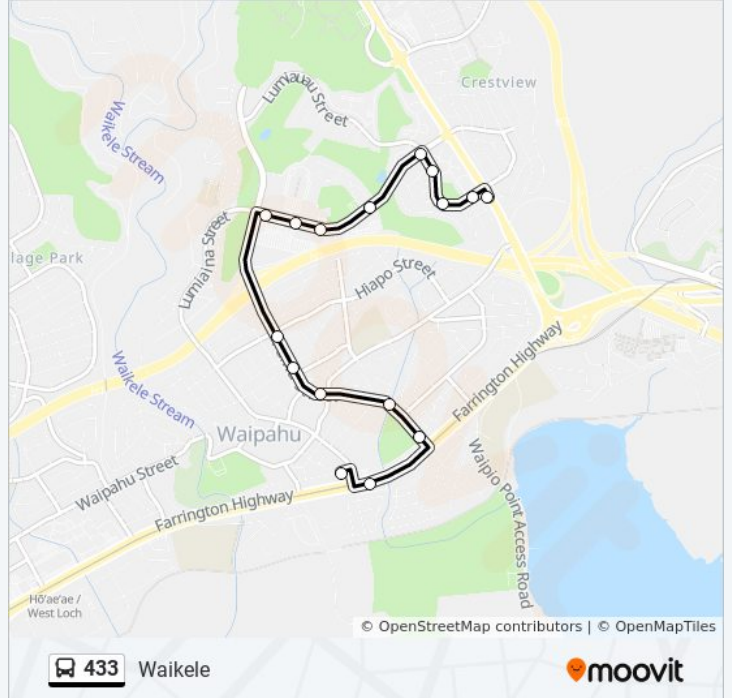

Use the Moovit App to find the closest 433 bus station near you and find out when is the next 433 bus arriving.

Direction: Waikele

16 stops

[VIEW LINE SCHEDULE](#)

- Waipahu Transit Center East
- Farrington Hwy + Opp Mokuola St
- Paiwa St + Kahuamoku St
- Paiwa St + Hilihua Pl
- Paiwa St + Waipahu St
- Paiwa St + Hapapa St
- Paiwa St + Hiapo St
- Lumiaina St + Paiwa St
- Lumiaina St + Waikele Center
- Lumiaina St + Opp Lumiaina Pl
- Lumiaina St + Pulelo St
- Lumiaina St + Lumiauau St
- Lumiauau St + Alau St
- Lumiauau St + Hanina St
- Lumiauau St + Aoku St
- Kamehameha Hwy + Lumiauau St

433 bus Info

Direction: Waikele

Stops: 16

Trip Duration: 13 min

Line Summary:

Direction: Waikele - Waipio

24 stops

[VIEW LINE SCHEDULE](#)

- Waipahu Transit Center East
- Farrington Hwy + Opp Mokuola St
- Paiwa St + Kahuamoku St
- Paiwa St + Hilihua Pl
- Paiwa St + Waipahu St
- Paiwa St + Hapapa St
- Paiwa St + Hiapo St
- Lumiaina St + Paiwa St
- Lumiaina St + Waikele Center
- Lumiaina St + Opp Lumiaina Pl
- Lumiaina St + Pulelo St
- Lumiaina St + Lumiauau St
- Lumiauau St + Alau St
- Lumiauau St + Hanina St
- Lumiauau St + Aoku St
- Kamehameha Hwy + Lumiauau St
- Kamehameha Hwy + Lumiaina St
- Waipio Uka St + Opp Meahale St

Waipio Uka St + Opp Nanilihilihi St

Moaniani St + Waipio Uka St

Moaniani St + Opp Ukee St

Direction: Waipahu Transit Center

29 stops

[VIEW LINE SCHEDULE](#)

Moaniani St + Opp Ukee St

Moaniani St + Ka Uka Bl