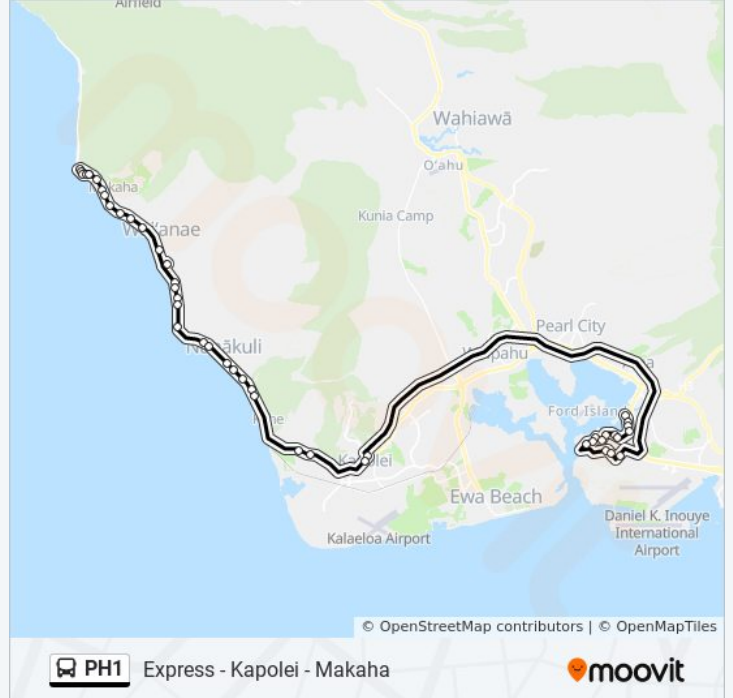

Farrington Hwy + St Johns Rd

Farrington Hwy + Kimo St

Farrington Hwy + Kaukamana St

Farrington Hwy + Alapaki St

Waianae Transit Center

Farrington Hwy + Waianae Valley Rd

Farrington Hwy + Ala Walua St

Farrington Hwy + Alawa Pl

Farrington Hwy + Makaha Valley Rd

Farrington Hwy + Jade St

Farrington Hwy + Opp Moua St

Farrington Hwy + Water St

Farrington Hwy + Opp Makaha Shores

Lawaia St + Makau St

Makau St + Opp Holt St

Makau St + 84-245

Makau St + Farrington Hwy

Farrington Hwy + Makaha Shores

Farrington Hwy + Makaha Beach Park

**Direction: Express - Pearl Harbor**

46 stops

[VIEW LINE SCHEDULE](#)

Lawaia St + Makau St

Makau St + Opp Holt St

### PH1 bus Info

**Direction:** Express - Pearl Harbor

**Stops:** 46

**Trip Duration:** 91 min

**Line Summary:**

Safeguard St + Central Ave

Port Royal St + Opp Russell St

Central Ave + Port Royal St