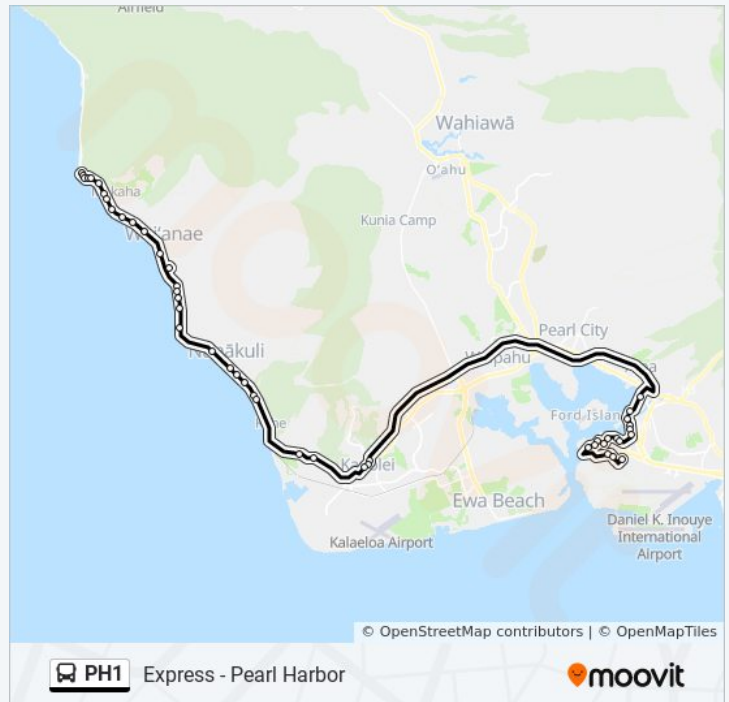

North Rd + Opp Makalapa Rd

Pearl Harbor Bl + Opp Fredrick St

Pearl Harbor Bl + Opp Willamette St

Safeguard St + Club Rd

### PH1 bus Info

**Direction:** Express - Pearl Harbor

**Stops:** 46

**Trip Duration:** 91 min

**Line Summary:**

Safeguard St + Central Ave

Port Royal St + Opp Russell St

Central Ave + Port Royal St