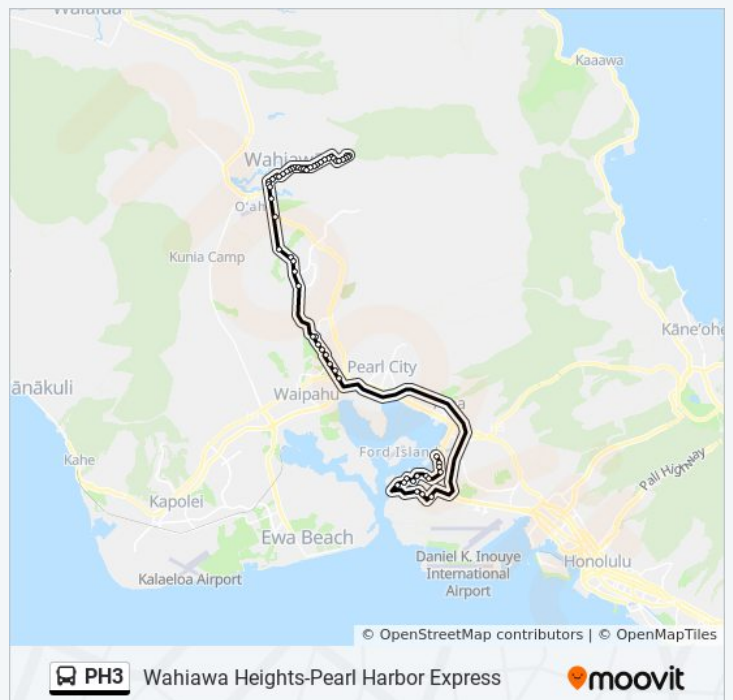

Port Royal St + Opp Russell St
 Central Ave + Port Royal St
 Lake Erie St + Central Av
 Fox Bl + Opp 15th St
 Vandenberg Bl + Freedom Ave
 Hickam Afb Main Gate

Direction: Express - Wahiawa Heights

59 stops

Direction: Express - Wahiawa Heights

Stops: 59

Trip Duration: 75 min

Line Summary:

Kamehameha Hwy + Meheula Pkwy

Kamehameha Hwy + Kuahelani Ave

Kamehameha Hwy + Kipapa St

Kamehameha Hwy + Waikalani Dr