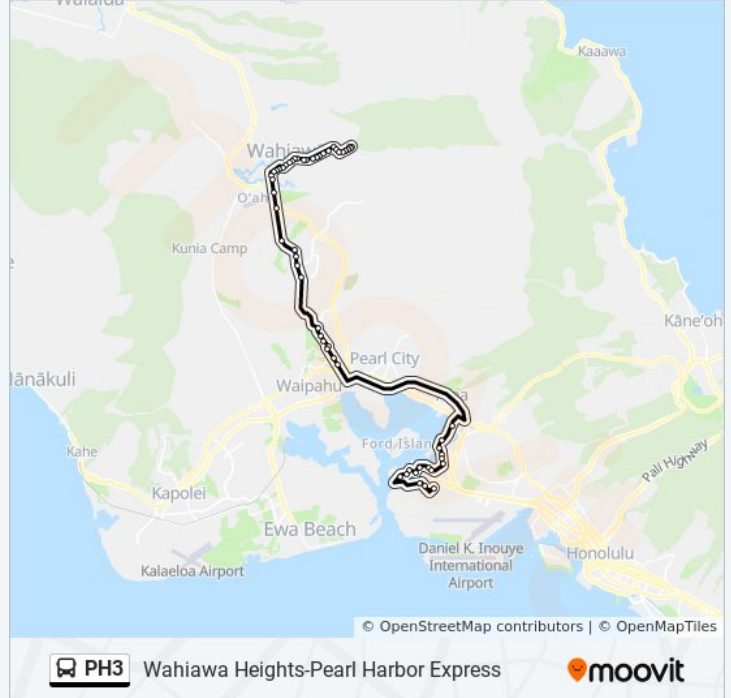

Wahiawa Heights-Pearl Harbor Express

[View In Website Mode](#)

The PH3 bus line (Wahiawa Heights-Pearl Harbor Express) has 2 routes. For regular weekdays, their operation hours are:

(1) Express - Pearl Harbor: 5:08 AM(2) Express - Wahiawa Heights: 3:10 PM

PH3 bus Info

Direction: Express - Pearl Harbor

Stops: 59

Trip Duration: 73 min

Line Summary:

California Ave + Opp Rose St
California Ave + Opp Ihoiho Pl
California Ave + Wahiawa District Park
Wahiawa Transit Center East
California Ave + Lehua St
California Ave + Mango St
Kamehameha Hwy + Olive Ave
Kamehameha Hwy + Ohai St
Kamehameha Hwy + Santos Dumont Ave
Kamehameha Hwy + Opp Leilehua Golf Course Rd
Kamehameha Hwy + Waikalani Dr
Kamehameha Hwy + Opp Kipapa St
Kamehameha Hwy + Kuaahelani Ave
Kamehameha Hwy + Meheula Pkwy
Kamehameha Hwy + Lanikuhana Ave
Ukee St + Ka Uka BI Makai
Ukee St + Opp Oli Lp West
Ukee St + Opp Oli Lp East
Ukee St + Waipio Uka St Makai
Kamehameha Hwy + Opp Waipio Uka St
Kamehameha Hwy + Lumiaina St
Kamehameha Hwy + Lumiauau St
Kamehameha Hwy + Opp Salt Lake BI
Pearl Harbor Halawa Gate
Neches Ave + North Rd
North Rd + Shane St
North Rd + Bole St
North Rd + Opp Makalapa Rd
Pearl Harbor BI + Opp Fredrick St
Pearl Harbor BI + Opp Willamette St
Safeguard St + Club Rd
Safeguard St + Central Ave

Port Royal St + Opp Russell St
 Central Ave + Port Royal St
 Lake Erie St + Central Av
 Fox Bl + Opp 15th St
 Vandenberg Bl + Freedom Ave
 Hickam Afb Main Gate

Direction: Express - Wahiawa Heights

59 stops

Direction: Express - Wahiawa Heights

Stops: 59

Trip Duration: 75 min

Line Summary:

Kamehameha Hwy + Meheula Pkwy

Kamehameha Hwy + Kuahelani Ave

Kamehameha Hwy + Kipapa St

Kamehameha Hwy + Waikalani Dr