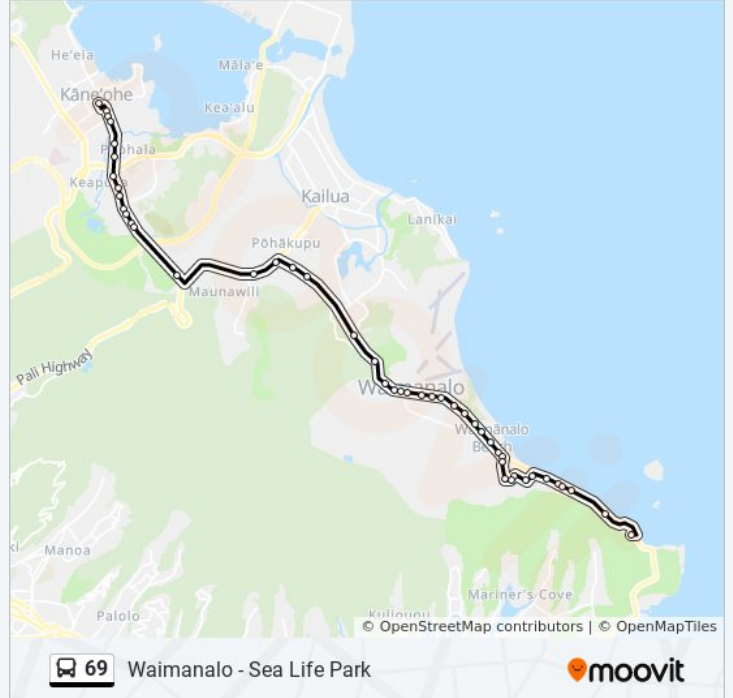

Use the Moovit App to find the closest 69 bus station near you and find out when is the next 69 bus arriving.

**Direction: Kaneohe - Windward Mall**

44 stops

[VIEW LINE SCHEDULE](#)

- Sea Life Park
- Kalaniana'ole Hwy + Makai Pier
- Kalaniana'ole Hwy + 41-495
- Kalaniana'ole Hwy + 41-525
- Kalaniana'ole Hwy + Kaiona Beach Park
- Kalaniana'ole Hwy + Opp Bell St
- Nalu St + Ala Koa St
- Nalu St + Opp Poliala St
- Huli St + Opp Nalu St
- Huli St + Nakini St
- Nakini St + Opp Huli St
- Nakini St + Ala Koa St
- Kalaniana'ole Hwy + Wailea St
- Kalaniana'ole Hwy + Hilu St
- Kalaniana'ole Hwy + Hihimanu St
- Kalaniana'ole Hwy + Aloiloi St
- Kalaniana'ole Hwy + Waimanalo Bay State Recreation
- Kalaniana'ole Hwy + Tinker Rd
- Kalaniana'ole Hwy + Opp Inoaole St
- Kalaniana'ole Hwy + Opp Waimanalo Inter School

**69 bus Info**

**Direction:** Kaneohe - Windward Mall

**Stops:** 44

**Trip Duration:** 43 min

**Line Summary:**

Kalaniana'ole Hwy + Moole St

Kalaniana'ole Hwy + Opp Poalima St

Kalaniana'ole Hwy + Saddle City Rd

**69 bus Info**

**Direction:** Waimanalo - Sea Life Park

**Stops:** 45

**Trip Duration:** 44 min

**Line Summary:**

Kalaniana'ole Hwy + Flamingo St  
 Kalaniana'ole Hwy + Humuniki St  
 Kalaniana'ole Hwy + Poalima St  
 Kalaniana'ole Hwy + Moole St  
 Kalaniana'ole Hwy + Waimanalo Intermediate School  
 Kalaniana'ole Hwy + Inoaole St  
 Kalaniana'ole Hwy + Opp Tinker Rd  
 Kalaniana'ole Hwy + Opp Waimanalo Bay  
 Kalaniana'ole Hwy + Opp Aloiloi St  
 Kalaniana'ole Hwy + Hihimanu St  
 Kalaniana'ole Hwy + Hilu St  
 Kalaniana'ole Hwy + Oluolu St  
 Kalaniana'ole + Nakini  
 Nakini St + Ilauhole St  
 Nakini St + Huli St (Mauka)  
 Huli St + Poliala St  
 Huli St + Opp Kaaia St  
 Nalu St + Poliala St  
 Nalu St + Ala Koa St  
 Kalaniana'ole Hwy + Bell St  
 Kalaniana'ole Hwy + Opp Kaiona Beach  
 Kalaniana'ole Hwy + Opp 41-525  
 Kalaniana'ole Hwy + Opp 41-489  
 Kalaniana'ole Hwy + Opp Makai Pier  
 Sea Life Park