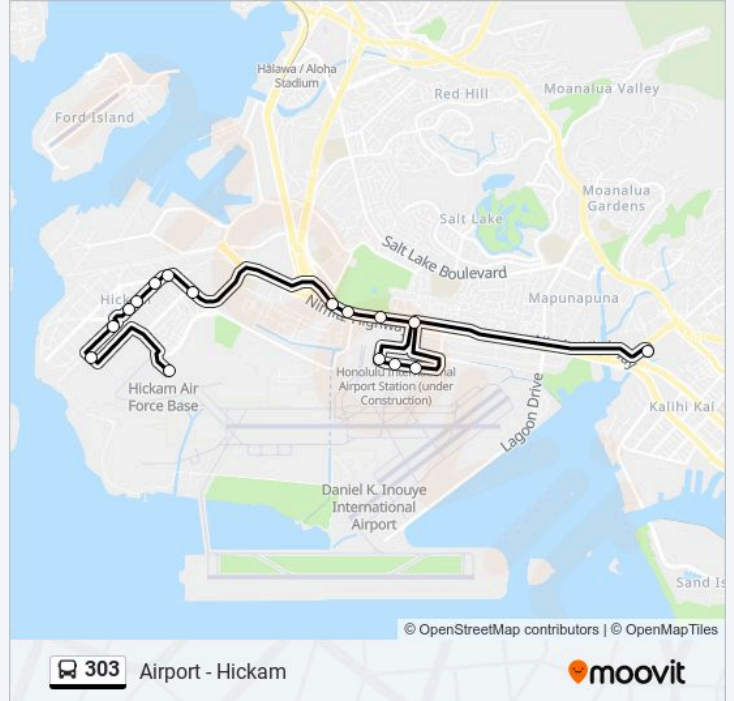

Stops: 2

Trip Duration: 6 min

Line Summary:

Direction: Airport - Hickam

16 stops

[VIEW LINE SCHEDULE](#)

- Kalihi Transit Center
- Airport Upper Level (Interisland Terminal)
- Airport Upper Level (Main Terminal Ewa)
- Airport Upper Level (Main Terminal Diamond Head)
- Nimitz Hwy + Opp Rodgers Bl
- Nimitz Hwy + Opp Aolele St
- Nimitz Hwy + Opp Elliott St
- Nimitz Hwy + Valkenburgh St
- Vandenberg Bl + Freedom Ave
- Fox Bl + 16th Ave
- Vickers Ave + Fox Ave
- Vickers Ave + Opp G St
- Vickers Ave + Scott Cir (Mauka)
- Vickers Ave + Atterbury Cir (Makai)
- B St + Vickers St
- Amc Terminal

303 bus Time Schedule

Airport - Hickam Route Timetable:

Sunday	6:15 AM - 7:20 PM
Monday	5:28 AM - 7:50 PM
Tuesday	5:28 AM - 7:50 PM
Wednesday	5:28 AM - 7:50 PM
Thursday	5:28 AM - 7:50 PM
Friday	5:28 AM - 7:50 PM
Saturday	6:15 AM - 7:20 PM

303 bus Info

Direction: Airport - Hickam

Stops: 16

Trip Duration: 28 min

Line Summary:

Direction: Kalihi Transit Center

17 stops

[VIEW LINE SCHEDULE](#)

- Amc Terminal
- Mamiya Ave + Omalley Bl
- F St + Vickers Ave
- Vickers Ave + Opp Scott Cir (Mauka)
- Vickers Ave + G St
- Vickers Ave + H St
- Fox Bl + Opp 15th St
- Vandenberg Bl + Freedom Ave
- Hickam Afb Main Gate
- Nimitz Hwy + Valkenburgh St
- Nimitz Hwy + Elliott St
- Nimitz Hwy + Aolele St
- Rodgers Bl + Nimitz Hwy
- Airport Upper Level (Interisland Terminal)
- Airport Upper Level (Main Terminal Ewa)
- Airport Upper Level (Main Terminal Diamond Head)
- Kalihi Transit Center