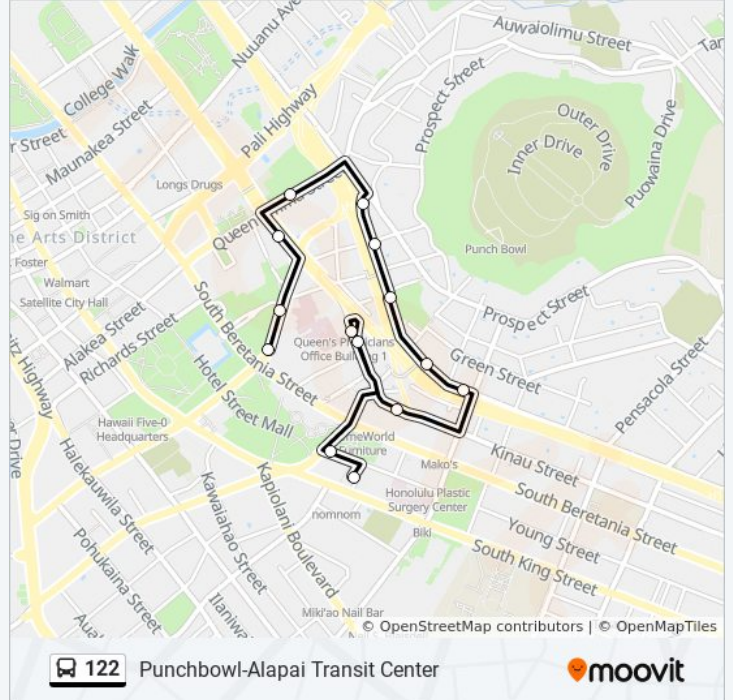

Bishop St + S Hotel St

Bishop St + S King St

Queen St + Alakea St

Queen St + Richards St

Queen St + Opp Mililani St

Punchbowl St + Halekauwila St

Pohukaina St + Punchbowl

South St + Halekauwila St

122 bus Info

Direction: Alapai Transit Center Via Kakaako

Stops: 11

Trip Duration: 13 min

Line Summary:

Direction: Magellan Ave Via Queens Medical Center

14 stops

[VIEW LINE SCHEDULE](#)

- Alapai Transit Center (Unloading)
- Alapai Transit Center (Stops 1-4)
- Lusitana St + Opp Lauhala St
- Lusitana St + Vineyard Bl
- Kinau St + Alapai St
- Lunalilo St + Ward Ave
- Captain Cook Ave + Alapai St
- Magellan Ave + Frear St
- Magellan Ave + Pele St
- Magellan Ave + Iolani Ave
- Queen Emma St + Vineyard Bl
- Vineyard Bl + Punchbowl St
- Punchbowl St + Miller St
- Punchbowl St + S Beretania St

122 bus Info

Direction: Magellan Ave Via Queens Medical Center

Stops: 14

Trip Duration: 12 min

Line Summary:

122 bus time schedules and route maps are available in an offline PDF at moovitapp.com. Use the [Moovit App](#) to see live bus times, train schedule or subway schedule, and step-by-step directions for all public transit in Honolulu.