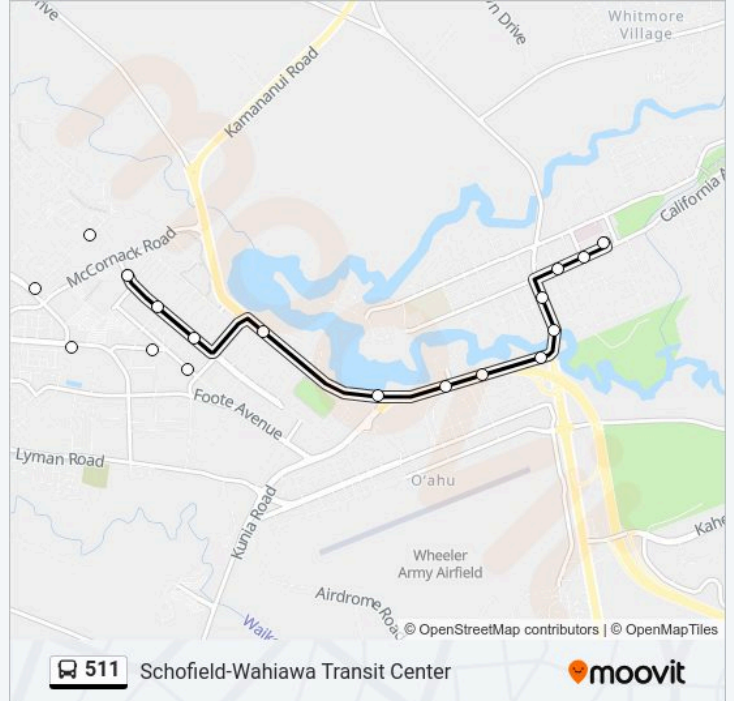

Kamehameha Hwy + Santos Dumont Ave

- Wahiawa Transit Center East
- California Ave + Lehua St
- California Ave + Mango St
- Kamehameha Hwy + Olive Ave
- Kamehameha Hwy + Ohai St
- Wilikina Dr + Kamehameha Hwy
- Wilikina Dr + H-2 Fwy
- Wilikina Dr + Lake View Cir
- Wilikina Dr + Opp Kunia Rd
- Wilikina Dr + Macomb Rd
- Ayres Ave + Bragg St
- Ayres Ave + Cadet Sheridan Rd
- Trimble Rd + Cadet Sheridan Rd
- Trimble Rd + Foote Ave
- Foote Ave + Flagler Rd
- Waianae Ave + Jeal Rd
- Waianae Ave + Morris Rd
- Waianae Ave + Gorgas Rd

**511 bus Time Schedule**

Schofield Route Timetable:

Sunday	12:16 AM - 8:58 PM
Monday	12:10 AM - 8:24 PM
Tuesday	12:17 AM - 8:24 PM
Wednesday	12:17 AM - 8:24 PM
Thursday	12:17 AM - 8:24 PM
Friday	12:17 AM - 8:24 PM
Saturday	12:17 AM - 8:20 PM

**511 bus Info**

**Direction:** Schofield

**Stops:** 18

**Trip Duration:** 19 min

**Line Summary:**

**Direction: Wahiawa Transit Center**

12 stops

[VIEW LINE SCHEDULE](#)