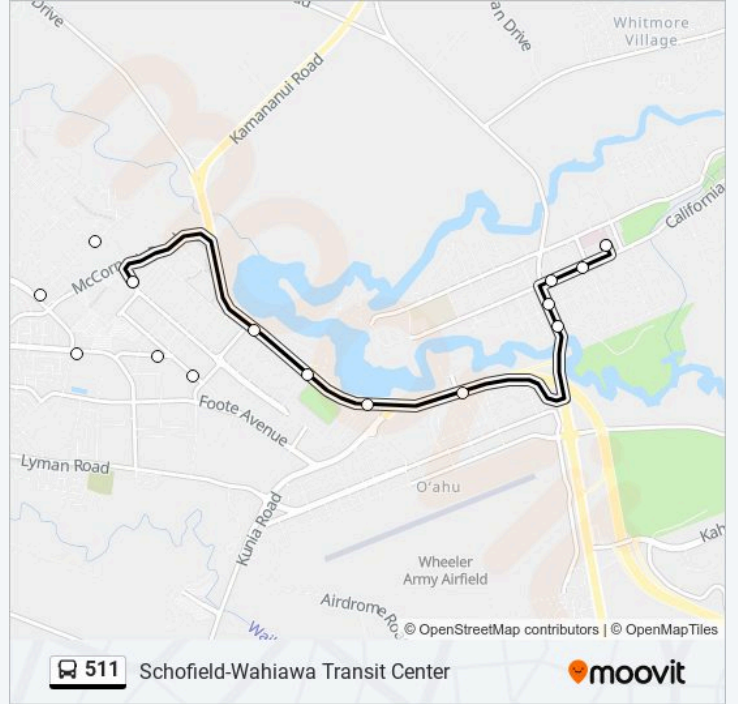

511 bus time schedules and route maps are available in an offline PDF at moovitapp.com. Use the Moovit App to see live bus times, train schedule or subway schedule, and step-by-step directions for all public transit in Honolulu.

© 2024 Moovit - All Rights Reserved