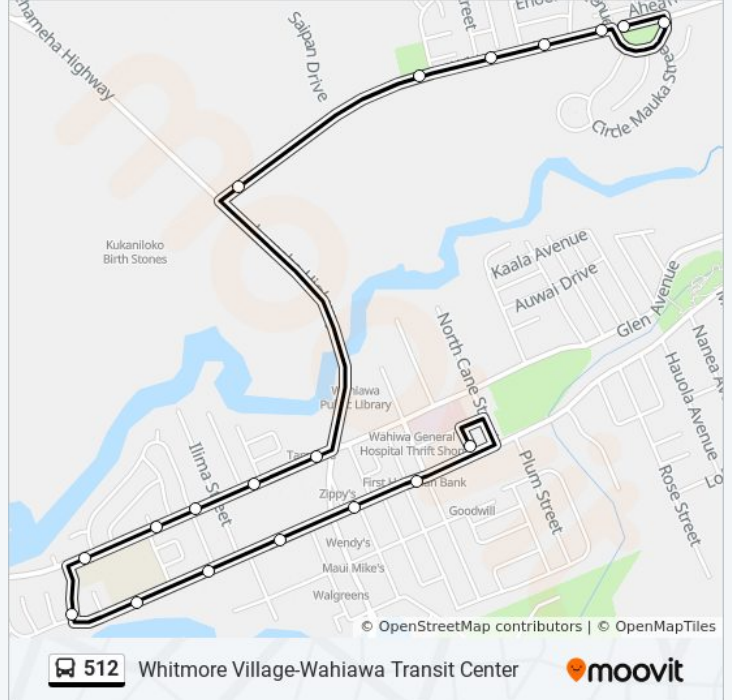

- Wahiawa Transit Center West
- California Ave + Lehua St
- California Ave + Mango St
- California Ave + Kukui St
- California Ave + Opp Cypress Ave
- California Ave + Kaliponi St
- California Ave + Kaala Elementary School
- California Ave + Anoni St
- Kilani Ave + Anoni St
- Kilani Ave + Mahele St
- Kilani Ave + Kaliponi St
- Kilani Ave + Opp Mala St
- Kilani Ave + Kamehameha Hwy
- Kamehameha Hwy + Kilani Ave
- Whitmore Ave + Kamehameha Hwy
- Whitmore Ave + Opp Kulia St
- Whitmore Ave + Opp Ihiihi Ave
- Whitmore Ave + Nanihi Ave

512 bus Info

Direction: Whitmore - Wahiawa Transit Center

Stops: 18

Trip Duration: 13 min

Line Summary:

Direction: Whitmore - Wahiawa Transit Center

19 stops

[VIEW LINE SCHEDULE](#)

512 bus Info

Direction: Whitmore - Wahiawa Transit Center

Stops: 19

Trip Duration: 16 min

Line Summary:

Wahiawa Transit Center East

Direction: Whitmore Village

18 stops

[VIEW LINE SCHEDULE](#)

- Wahiawa Transit Center West
- California Ave + Lehua St
- California Ave + Mango St
- California Ave + Kukui St
- California Ave + Opp Cypress Ave
- California Ave + Kaliponi St
- California Ave + Kaala Elementary School
- California Ave + Anoni St
- Kilani Ave + Anoni St
- Kilani Ave + Mahele St
- Kilani Ave + Kaliponi St
- Kilani Ave + Opp Mala St
- Kilani Ave + Kamehameha Hwy
- Kamehameha Hwy + Kilani Ave
- Whitmore Ave + Kamehameha Hwy
- Whitmore Ave + Opp Kulia St
- Whitmore Ave + Opp Ihiihi Ave
- Whitmore Ave + Nanihi Ave