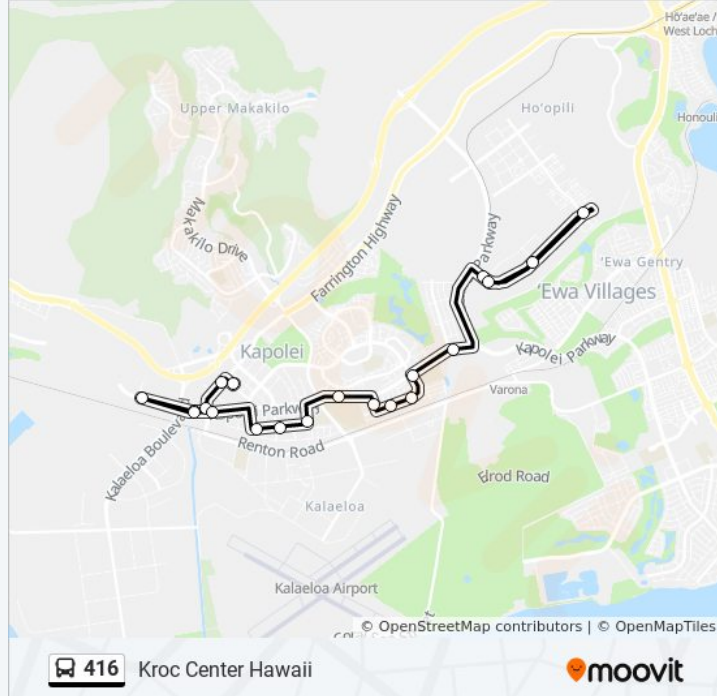

Keahumoa Pkwy + Keahumoa Pl

Keahumoa Pkwy + Iwikuamoo St

Keahumoa Pkwy + Elepuu St

Keahumoa Pkwy + Maunakapu

416 bus time schedules and route maps are available in an offline PDF at moovitapp.com. Use the [Moovit App](#) to see live bus times, train schedule or subway schedule, and step-by-step directions for all public transit in Honolulu.

[About Moovit](#) · [MaaS Solutions](#) · [Supported Countries](#) · [Mooviter Community](#)

© 2023 Moovit - All Rights Reserved

Check Live Arrival Times