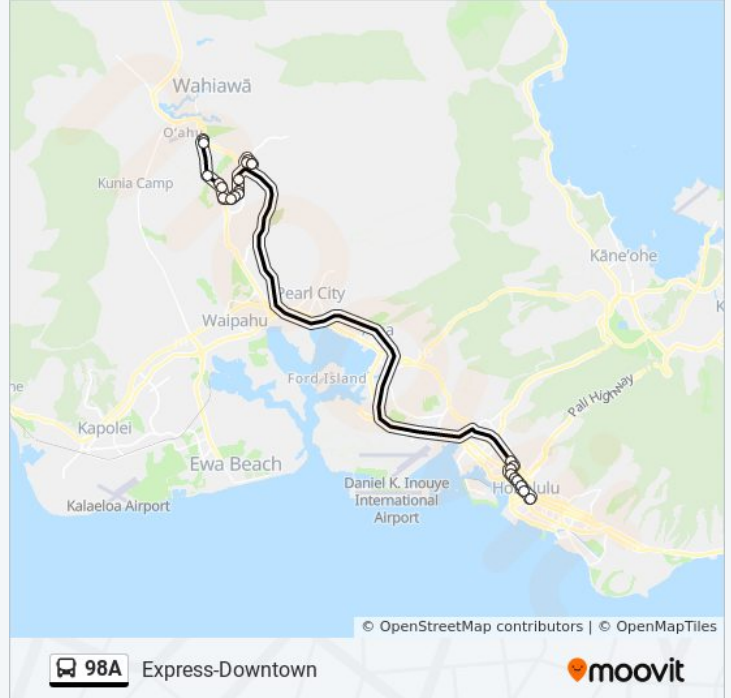

Kamehameha Hwy + Meheula Pkwy

Kamehameha Hwy + Kuahelani Ave

Kamehameha Hwy + Kipapa St

Kamehameha Hwy + Waikalani Dr

Kamehameha Hwy + Leilehua Golf Course Rd

Leilehua Golf Course Rd + Opp Wahiawa Park & Ride

98A bus time schedules and route maps are available in an offline PDF at moovitapp.com. Use the [Moovit App](#) to see live bus times, train schedule or subway schedule, and step-by-step directions for all public transit in Honolulu.

[About Moovit](#) · [MaaS Solutions](#) · [Supported Countries](#) · [Mooviter Community](#)

© 2023 Moovit - All Rights Reserved

Check Live Arrival Times