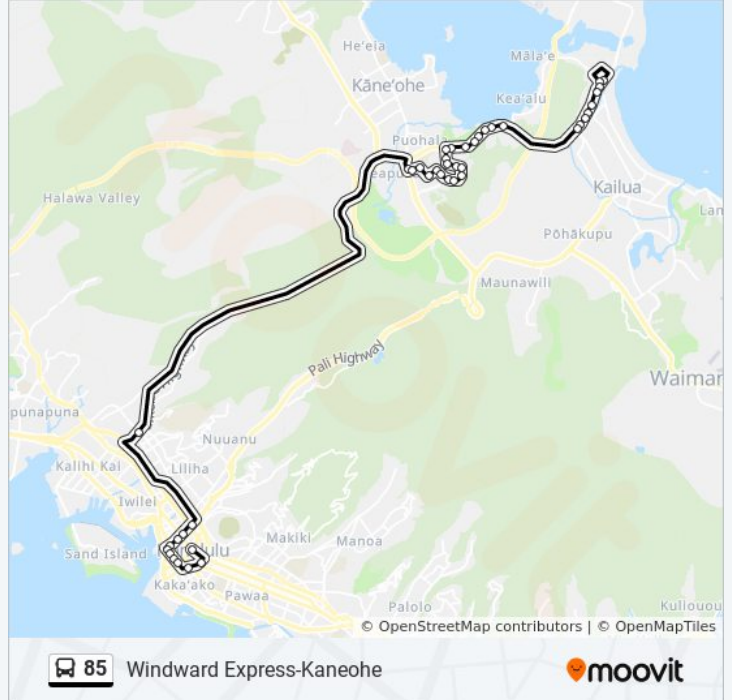

Windward Express-Kaneohe

[View In Website Mode](#)

The 85 bus line (Windward Express-Kaneohe) has 2 routes. For regular weekdays, their operation hours are:
 (1) Downtown Express: 5:51 AM - 6:11 AM (2) Express - Kaneohe - Aikahi: 4:10 PM
 Use the Moovit App to find the closest 85 bus station near you and find out when is the next 85 bus arriving.

Direction: Downtown Express

42 stops

[VIEW LINE SCHEDULE](#)

- Kaneohe Bay Dr + Mokapu Bl
- Mokapu Rd + Opp Kalaheo Ave
- Mokapu Bl + Kaneohe Bay Dr
- Mokapu Bl + Iliwahi Lp
- Mokapu Bl + Ililani St
- Mokapu Bl + Opp Ilikala Pl
- Mokapu Bl + Ilikupono St
- Mokapu Bl + 1229
- Mokapu Bl + Ilipilo St
- Kaneohe Bay Dr + Mikiola Dr
- Kaneohe Bay Dr + Likeke Pl
- Kaneohe Bay Dr + Kokokahi Ywca
- Kaneohe Bay Dr + Opp Miha St
- Kaneohe Bay Dr + Opp Moakaka Pl
- Kaneohe Bay Dr + Opp Namoku St
- Kaneohe Bay Dr + Opp Mokulele Dr
- Mokulele Dr + Kaneohe Bay Dr
- Mokulele Dr + Puaae Rd
- Mokulele Dr + Pahikaua St
- Mikihilina St + Lehuuila St
- Mikihilina St + Namoku St
- Namoku St + Lupo St

85 bus Info

Direction: Downtown Express

Stops: 42

Trip Duration: 57 min

Line Summary:

- Namoku St + Lehuuila St
- Namoku St + Mokulele Dr
- Namoku St + Nakuluai St
- Mealele St + Namoku St
- Mealele St + Koa Kahiko St
- Koa Kahiko St + Meakaua St
- Koa Kahiko St + Kamehameha Hwy
- Kamehameha Hwy + Koa Kahiko St
- Likelike Hwy + School St
- Pali Hwy + Vineyard Bl
- Pali Hwy + S Beretania St
- Bishop St + S Hotel St
- Bishop St + S King St
- Queen St + Alakea St
- Queen St + Richards St
- Queen St + Opp Mililani St
- Queen St + Punchbowl St
- South St + Kawaiahao St
- Alapai St + S King St
- S Beretania St + Punchbowl St

Direction: Express - Kaneohe - Aiea

36 stops

[VIEW LINE SCHEDULE](#)

- Alapai Transit Center (Stops 1-4)
- S Beretania St + Eternal Flame
- Bishop St + S Hotel St
- Bishop St + S King St
- Alakea St + S King St
- Alakea St + S Hotel St
- Vineyard Bl + Liliha St
- Vineyard Bl + Palama St
- Likelike Hwy + School St