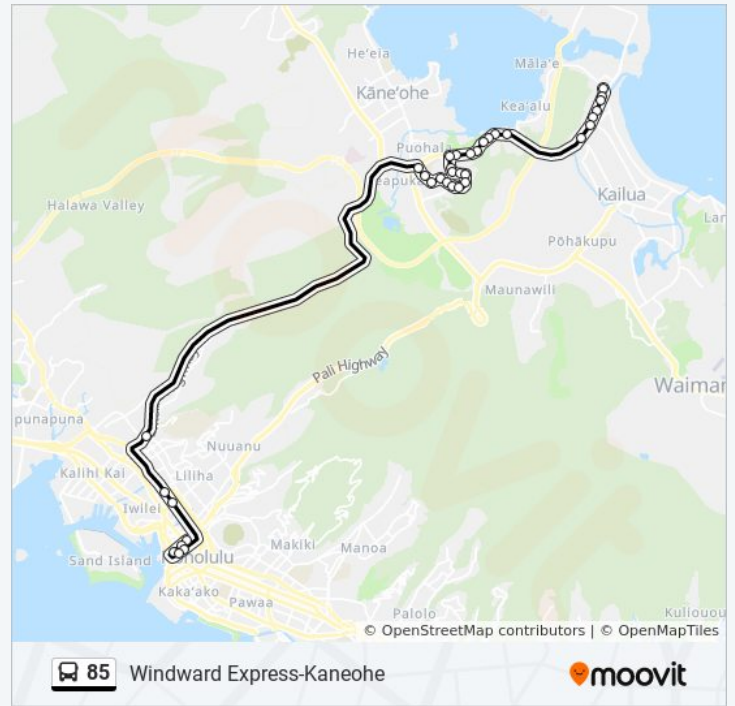

Trip Duration: 61 min
Line Summary:

- Aumoku St + Kaneohe Bay Dr
- Koa Kahiko St + Opp Namoku St
- Koa Kahiko St + Opp Mealele St
- Mealele St + Namoku St
- Namoku St + Nakuluai St
- Namoku St + Mokulele Dr
- Namoku St + Lipalu St
- Namoku St + Opp Lupo St
- Namoku St + Opp Mikihilina St
- Mikihilina St + Lehuuila St
- Mokulele Dr + Mikihilina
- Mokulele Dr + Opp Puaae Rd
- Mokulele Dr + Kaneohe Bay Dr
- Kaneohe Bay Dr + Keana Rd
- Kaneohe Bay Dr + Namoku St
- Kaneohe Bay Dr + Moakaka Pl
- Kaneohe Bay Dr + Miha St
- Kaneohe Bay Dr + Opp Kokokahi Ywca
- Kaneohe Bay Dr + Kokokahi Pl
- Kaneohe Bay Dr + Mikiola Dr
- Mokapu Bl + Oneawa St
- Mokapu Bl + Opp Ilikupono St
- Mokapu Bl + Ilikala Pl
- Mokapu Bl + Opp Ililani St
- Mokapu Bl + Ilimalia Lp
- Mokapu Bl + Kalaheo Ave
- Kaneohe Bay Dr + Mokapu Bl

85 bus time schedules and route maps are available in an offline PDF at moovitapp.com. Use the [Moovit App](#) to see live bus times, train schedule or subway schedule, and step-by-step directions for all public transit in Honolulu.

[About Moovit](#) • [MaaS Solutions](#) • [Supported Countries](#) • [Mooviter Community](#)

Check Live Arrival Times