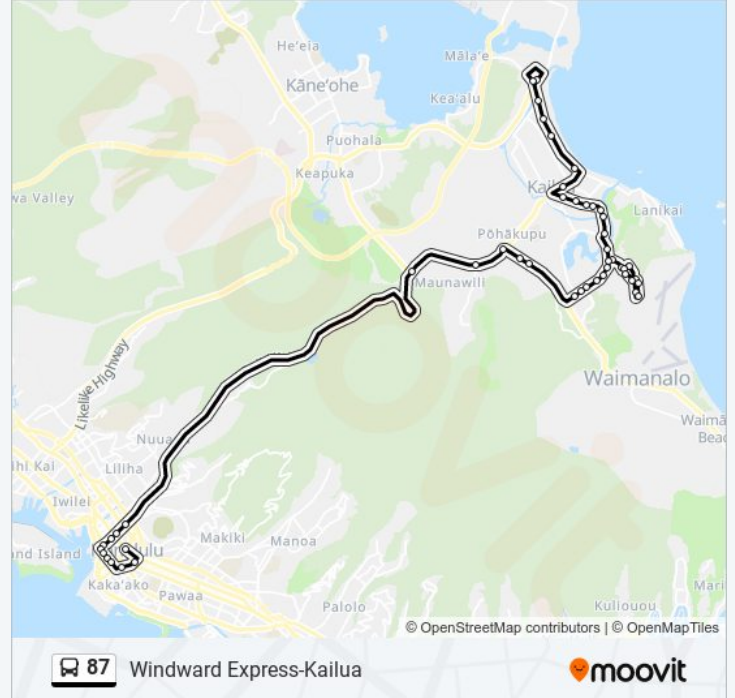

Use the Moovit App to find the closest 87 bus station near you and find out when is the next 87 bus arriving.

Direction: Downtown Express

48 stops

[VIEW LINE SCHEDULE](#)

- Kaneohe Bay Dr + Mokapu Bl
- Mokapu Rd + Opp Kalaheo Ave
- Kalaheo Ave + Kainui Dr
- Kalaheo Ave + Opp Laiki Pl
- Kalaheo Ave + Omao St
- Kalaheo Ave + Makawao St
- Kuulei Rd + Maluniu St
- Kailua Rd + Hahani St
- Kailua Rd + Aoloa St
- Wanaao Rd + Awakea Rd
- Wanaao Rd + Opp Pouli Rd
- Wanaao Rd + Auwinala St
- Wanaao Rd + Auwina St
- Wanaao Rd + Palawiki St
- Keolu Dr + Akumu St
- Hele St + Mowai St
- Hele St + Lekeona St
- Hele St + Mapuana St
- Hele St + Humuula St
- Kupau St + Hele St
- Kupau St + Kupau Pl
- Kupau St + Apokula St

87 bus Info

Direction: Downtown Express

Stops: 48

Trip Duration: 61 min

Line Summary:

Kupau St + Kina St

Kina St + Hele St

Hele St + Keolu Dr

Kalaniana'ole Hwy + Ulupii St

Kalaniana'ole Hwy + Castle Medical Center

Kalaniana'ole Hwy + Opp Auloa Rd

Kalaniana'ole Hwy + Kamehameha Hwy

Pali Hwy + Vineyard Bl

Pali Hwy + S Beretania St

Bishop St + S Hotel St

Bishop St + S King St

Queen St + Alakea St

Queen St + Richards St

Queen St + Opp Mililani St

Queen St + Punchbowl St

South St + Kawaiahao St

Alapai St + S King St

S Beretania St + Punchbowl St