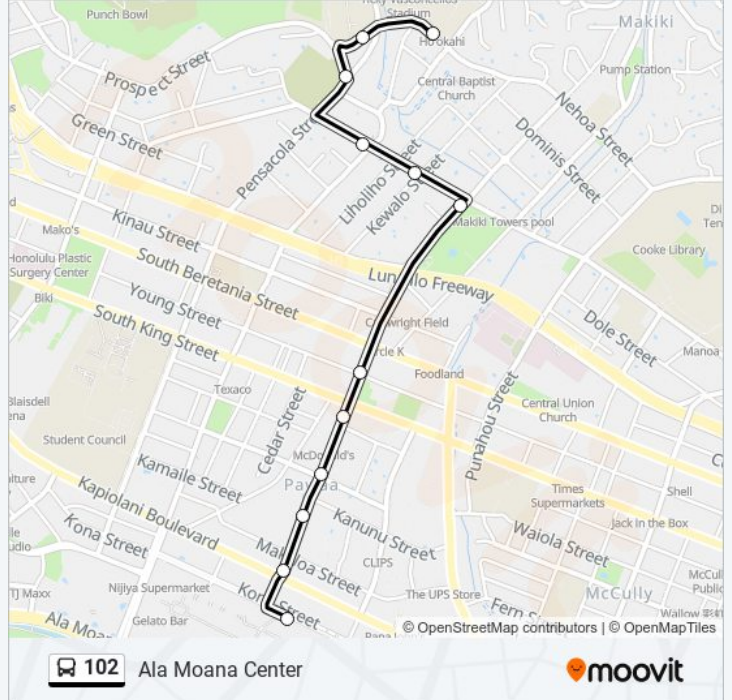

 102

Ala Moana Center

Get The App

The 102 bus line (Ala Moana Center) has 2 routes. For regular weekdays, their operation hours are:
(1) Ala Moana Center: 6:07 AM - 9:24 PM(2) Makiki Via Keeaumoku: 6:00 AM - 9:11 PM
Use the Moovit App to find the closest 102 bus station near you and find out when is the next 102 bus arriving.

Direction: Ala Moana Center

12 stops

[VIEW LINE SCHEDULE](#)

Nehoa St + Opp Lewalani Dr
Nehoa St + Auwaiolimu St
Prospect St + Pensacola St
Wilder Ave + Piikoi St
Wilder Ave + Kewalo St
Keeaumoku St + Wilder Ave
Keeaumoku St + Young St
Keeaumoku St + S King St
Keeaumoku St + Rycroft St
Keeaumoku St + Opp Kanunu St
Keeaumoku St + Kapiolani Bl
Kona St + Opp Keeaumoku St (Fs)

102 bus Time Schedule

Ala Moana Center Route Timetable:

Sunday	9:02 AM - 8:28 PM
Monday	6:07 AM - 9:24 PM
Tuesday	6:07 AM - 9:24 PM
Wednesday	6:07 AM - 9:24 PM
Thursday	6:07 AM - 9:24 PM
Friday	6:07 AM - 9:24 PM
Saturday	7:08 AM - 9:22 PM

102 bus Info

Direction: Ala Moana Center

Stops: 12

Trip Duration: 13 min

Line Summary:

Direction: Makiki Via Keeaumoku

14 stops

[VIEW LINE SCHEDULE](#)