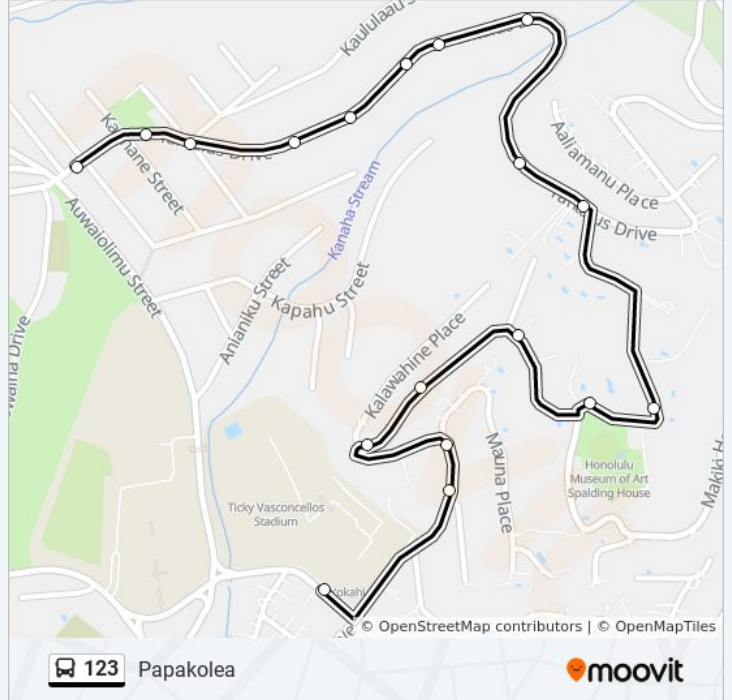

Tantalus Dr + Moreira St

Tantalus Dr + Kauhane St

Puowaina Dr + Hookui St

Puowaina Dr + Opp 2025

Puowaina Dr + Opp Prospect St

Puowaina Dr + San Antonio Ave

Pacific Heights Route Timetable:

Sunday	5:30 AM - 7:30 PM
Monday	5:30 AM - 7:30 PM
Tuesday	5:30 AM - 7:30 PM
Wednesday	5:30 AM - 7:30 PM
Thursday	5:30 AM - 7:30 PM
Friday	5:30 AM - 7:30 PM
Saturday	5:30 AM - 7:30 PM

Papakolea Route Timetable:

Sunday	8:43 PM
Monday	8:46 PM
Tuesday	8:46 PM
Wednesday	8:46 PM
Thursday	8:46 PM
Friday	8:46 PM
Saturday	8:43 PM

123 bus Info

Direction: Papakolea

Stops: 18

Trip Duration: 9 min

Line Summary: