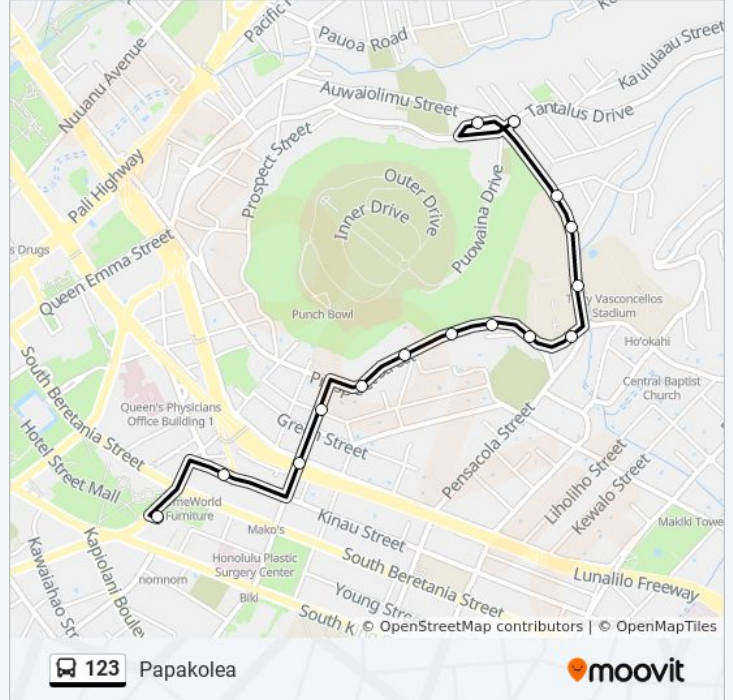

Tantalus Dr + Moreira St

Tantalus Dr + Kauhane St

Puowaina Dr + Hookui St

Puowaina Dr + Opp 2025

Puowaina Dr + Opp Prospect St

Puowaina Dr + San Antonio Ave

Pacific Heights Route Timetable:

Sunday	5:30 AM - 7:30 PM
Monday	5:30 AM - 7:30 PM
Tuesday	5:30 AM - 7:30 PM
Wednesday	5:30 AM - 7:30 PM
Thursday	5:30 AM - 7:30 PM
Friday	5:30 AM - 7:30 PM
Saturday	5:30 AM - 7:30 PM

123 bus Info

Direction: Pacific Heights

Stops: 48

Trip Duration: 26 min

Line Summary:

Lusitana St + Opp Milo Ln

Lusitana St + Concordia St

Lusitana St + San Antonio Ave

Sunday	8:30 PM
Monday	8:30 PM
Tuesday	8:30 PM
Wednesday	8:30 PM
Thursday	8:30 PM
Friday	8:30 PM
Saturday	8:30 PM

123 bus Info

Direction: Papakolea

Stops: 15

Trip Duration: 11 min

Line Summary:

Auwaiolimu St + Kapahu St

Hookui St + Puowaina Dr

Tantalus Dr + Puowaina Dr

Direction: Papakolea

18 stops

[VIEW LINE SCHEDULE](#)

Tantalus Dr + Puowaina Dr

Tantalus Dr + Kauhane St

Tantalus Dr + Krauss St