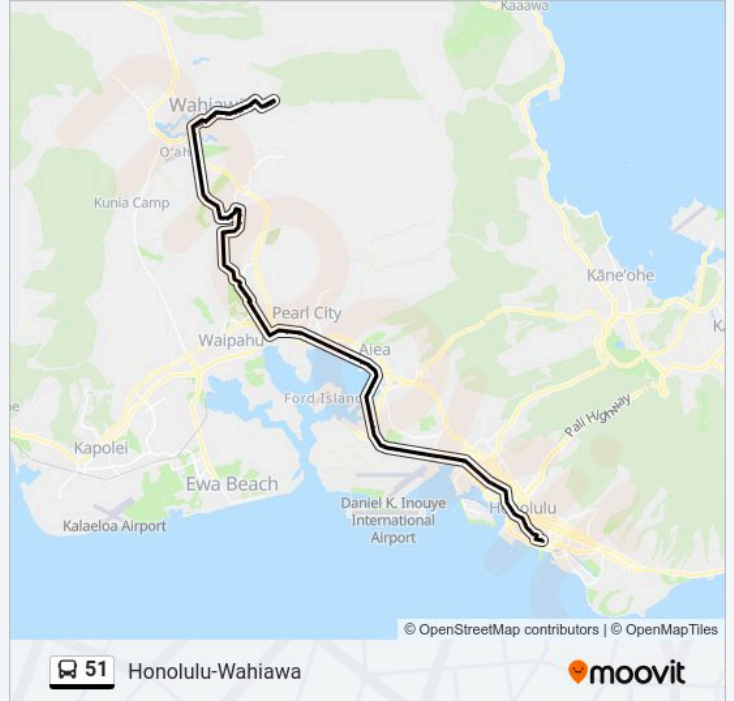

California Ave + Opp Rose St
California Ave + Opp Ihoiho Pl
California Ave + Wahiawa District Park
Wahiawa Transit Center East
California Ave + Lehua St
California Ave + Mango St
Kamehameha Hwy + Olive Ave
Kamehameha Hwy + Ohai St
Kamehameha Hwy + Santos Dumont Ave
Kamehameha Hwy + Opp Leilehua Golf Course Rd
Kamehameha Hwy + Waikalani Dr
Kamehameha Hwy + Opp Kipapa St
Kamehameha Hwy + Kuahelani Ave
Meheula Pkwy + Kamehameha Hwy
Meheula Pkwy + Anania Dr
Meheula Pkwy + Hikikaulia St
Mililani Transit Center East
Lanikuhana Ave + Opp Hokuwelowelo Pl
Lanikuhana Ave + Opp Lanipaa St
Lanikuhana Ave + Makaimoimo St
Lanikuhana Ave + Opp Kaekae St
Lanikuhana Ave + Anania Dr
Lanikuhana Ave + Kamehameha Hwy
Ukee St + Ka Uka BI Makai
Ukee St + Opp Oli Lp West
Ukee St + Opp Oli Lp East
Ukee St + Waipio Uka St Makai
Kamehameha Hwy + Opp Waipio Uka St
Kamehameha Hwy + Lumiaina St
Kamehameha Hwy + Lumiauau St
Farrington Hwy + Waiawa Rd
Kamehameha Hwy + Opp Acacia Rd