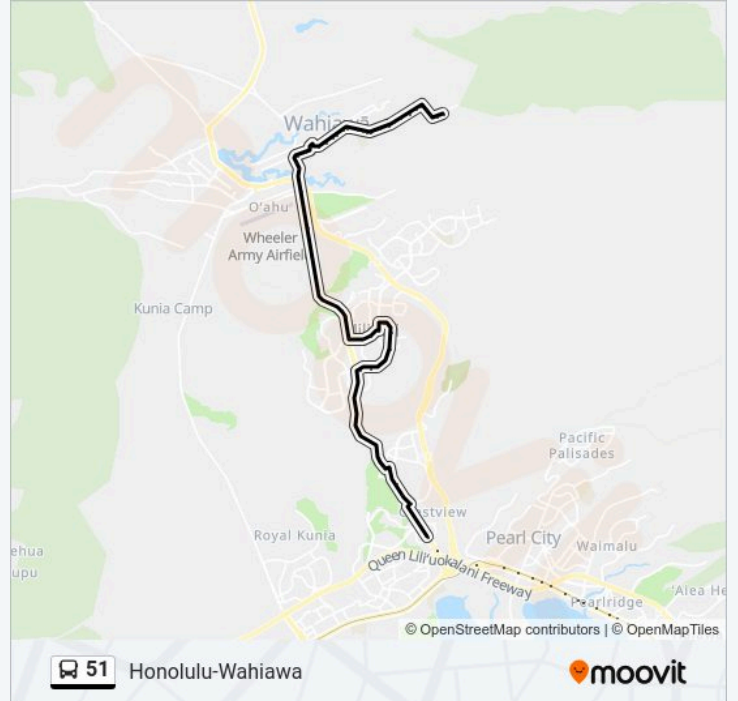

Use the Moovit App to find the closest 51 bus station near you and find out when is the next 51 bus arriving.

Direction: Wahiawa Heights

102 stops

[VIEW LINE SCHEDULE](#)

- Kona St + Opp Kona Iki St (Ns)
- Kapiolani Bl + Piikoi St
- Kapiolani Bl + Opp Kamakee St
- Kapiolani Bl + Ward Ave
- Kapiolani Bl + Cooke St
- Kapiolani Bl + South St
- Alapai Transit Center (Stops 1-4)
- S Beretania St + Punchbowl St
- S Beretania St + Pali Hwy + Bishop St
- N Beretania St + Opp Smith St
- N Beretania St + Opp River St
- N Beretania St + N King St
- Dillingham Bl + N King St
- Dillingham Bl + Akepo Ln
- Dillingham Bl + Opp Alakawa St
- Dillingham Bl + Kokea St
- Dillingham Bl + Waiakamilo Rd
- Dillingham Bl + Mcneill St
- Dillingham Bl + Kalihi St
- Dillingham Bl + Mokauea St

51 bus Info

Direction: Wahiawa Heights

Stops: 102

Trip Duration: 56 min

Line Summary:

Kamehameha Hwy + Puuhale Rd
Kamehameha Hwy + Laumaka St
Kamehameha Hwy + 2305
Kamehameha Hwy + Middle St
Nimitz Hwy + Kakoi St
Nimitz Hwy + Puuloa Rd
Nimitz Hwy + Peltier Ave
Nimitz Hwy + Opp Ohohia St
Nimitz Hwy + Opp Paiea St
Nimitz Hwy + Opp Rodgers Bl
Nimitz Hwy + Opp Aolele St
Nimitz Hwy + Opp Elliott St
Nimitz Hwy + Valkenburgh St
Kamehameha Hwy + Center Dr
Kamehameha Hwy + Radford Dr
Kamehameha Hwy + Halawa Dr
Kamehameha Hwy + Kalaloa St
Kamehameha Hwy + Kohomua St
Kamehameha Hwy + Salt Lake Bl
Kamehameha Hwy + Honomanu St
Kamehameha Hwy + Pali Momi St
Kamehameha Hwy + Kaonohi St
Kamehameha Hwy + Opp Kalauao Pearlridge Station
Kamehameha Hwy + Hekaha St
Kamehameha Hwy + Kaahumanu St
Kamehameha Hwy + Hila Pl
Kamehameha Hwy + Kuleana St
Kamehameha Hwy + H-1 Fwy
Kamehameha Hwy + Puu Poni St
Kamehameha Hwy + Puu Momi St
Kamehameha Hwy + Waimano Home Rd
Kamehameha Hwy + Acacia Rd

Farrington Hwy + Opp Waiawa Rd

Kamehameha Hwy + Opp Waipahu St

Kamehameha Hwy + Lumiauau St

Kamehameha Hwy + Lumiaina St

Ukee St + Waipio Uka St Mauka

Ukee St + Oli Lp East

Ukee St + Oli Lp West

Ukee St + Ka Uka BI Mauka