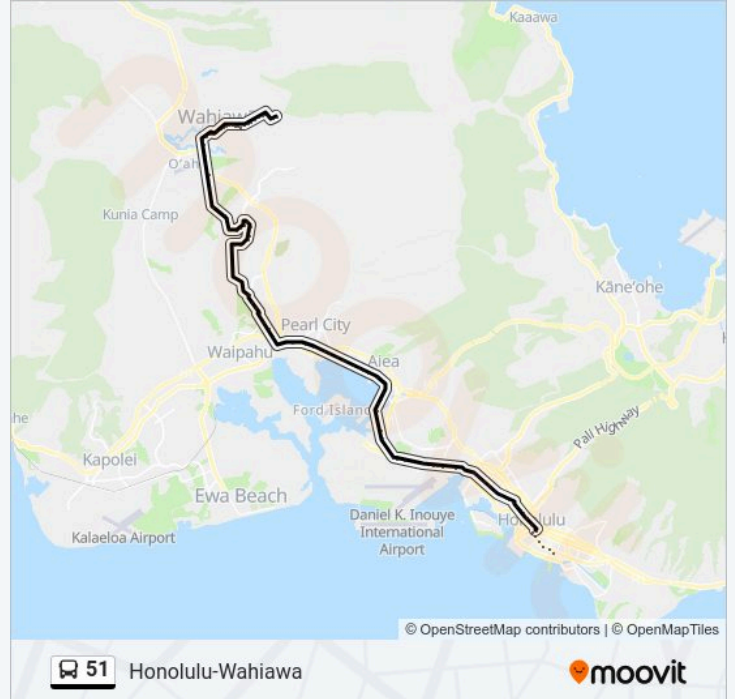

N Beretania St + N King St

Dillingham Bl + N King St

Dillingham Bl + Akepo Ln

Dillingham Bl + Opp Alakawa St

Dillingham Bl + Kokea St

Dillingham Bl + Waiakamilo Rd

Dillingham Bl + Mcneill St

Dillingham Bl + Kalihi St

Dillingham Bl + Mokauea St

Kamehameha Hwy + Puuhale Rd

Kamehameha Hwy + Laumaka St

Kamehameha Hwy + 2305

Kamehameha Hwy + Middle St

Nimitz Hwy + Kakoi St

Nimitz Hwy + Puuloa Rd

Nimitz Hwy + Peltier Ave

Nimitz Hwy + Opp Ohohia St

Nimitz Hwy + Opp Paiea St

Nimitz Hwy + Opp Rodgers Bl

Nimitz Hwy + Opp Aolele St

Nimitz Hwy + Opp Elliott St

Nimitz Hwy + Valkenburgh St

Kamehameha Hwy + Center Dr

Kamehameha Hwy + Radford Dr

Kamehameha Hwy + Halawa Dr

Kamehameha Hwy + Kalaloa St

Kamehameha Hwy + Kohomua St

Kamehameha Hwy + Salt Lake Bl

Kamehameha Hwy + Honomanu St

Kamehameha Hwy + Pali Momi St

Kamehameha Hwy + Kaonohi St

Kamehameha Hwy + Opp Kalauao Pearlridge Station