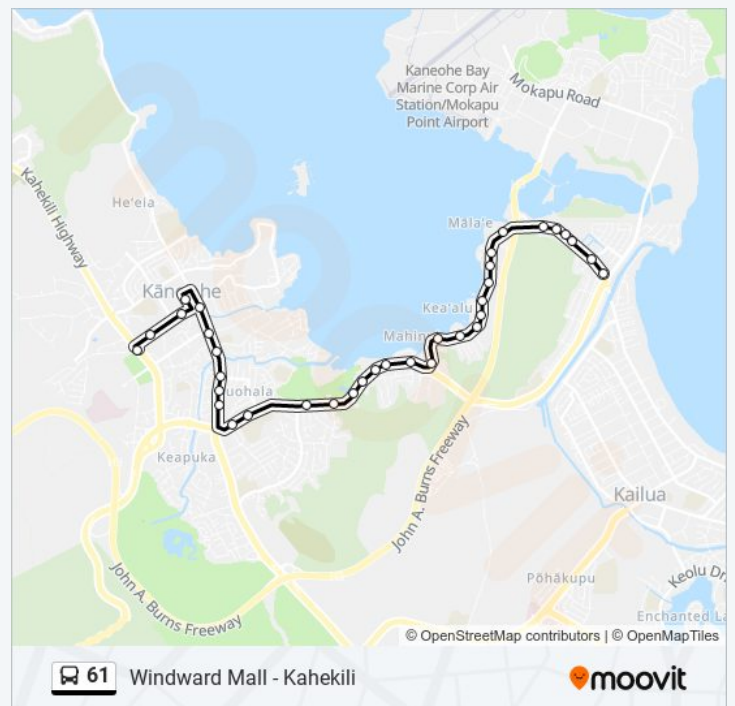

**Direction: Windward Mall - Kahekili**

35 stops

[VIEW LINE SCHEDULE](#)

Kaneohe Bay Dr + Mokapu Bl  
 Kaneohe Bay Dr + Ilihou St  
 Kaneohe Bay Dr + Opp Halia St  
 Kaneohe Bay Dr + Opp Kuau St  
 Kaneohe Bay Dr + Opp Lale St  
 Kaneohe Bay Dr + Opp Molo St  
 Kaneohe Bay Dr + Paku Pl  
 Kaneohe Bay Dr + Aina Moi Pl  
 Kaneohe Bay Dr + 44-381  
 Kaneohe Bay Dr + 44-413  
 Kaneohe Bay Dr + Aumoana Pl  
 Kaneohe Bay Dr + Kaneohe Yacht Club  
 Kaneohe Bay Dr + Opp Hako St  
 Kaneohe Bay Dr + Nohokai Pl  
 Kaneohe Bay Dr + 44-621  
 Kaneohe Bay Dr + Kaimalu Pl  
 Kaneohe Bay Dr + Mikiola Dr  
 Kaneohe Bay Dr + Likeke Pl  
 Kaneohe Bay Dr + Kokokahi Ywca  
 Kaneohe Bay Dr + Opp Miha St  
 Kaneohe Bay Dr + Opp Moakaka Pl  
 Kaneohe Bay Dr + Opp Namoku St  
 Kaneohe Bay Dr + Opp Mokulele Dr  
 Kaneohe Bay Dr + Puohala St  
 Kaneohe Bay Dr + Makalani St

**61 bus Time Schedule**

Windward Mall - Kahekili Route Timetable:

|           |                    |
|-----------|--------------------|
| Sunday    | 10:11 PM           |
| Monday    | 4:20 PM - 10:12 PM |
| Tuesday   | 4:20 PM - 10:12 PM |
| Wednesday | 4:20 PM - 10:12 PM |
| Thursday  | 4:20 PM - 10:12 PM |
| Friday    | 4:20 PM - 10:12 PM |
| Saturday  | 6:41 PM - 10:12 PM |

**61 bus Info**

**Direction:** Windward Mall - Kahekili

**Stops:** 35

**Trip Duration:** 23 min

**Line Summary:**

Kamehameha Hwy + Opp Kapalai Rd

Kamehameha Hwy + Hoene Pl

Kamehameha Hwy + Pua Inia St