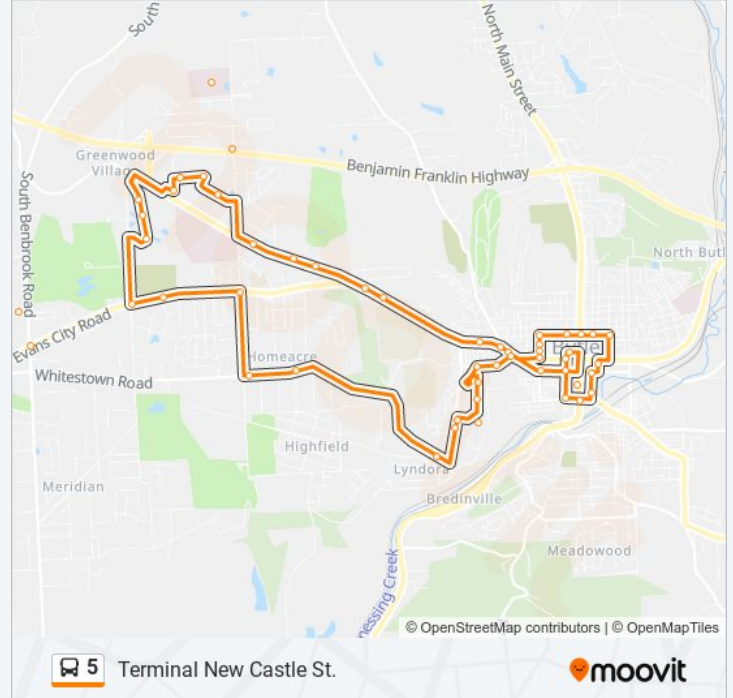

New Castle at Alameda Plaza Hot Dog Shop

New Castle at Mccandless (Keelan)

Va Heath Care Ctr Duffy Rd.

Thompson Greene Apts.

Walmart In Butler Commons

Dollar Tree

Kohls

Hindman Rd at Sheetz

Sams Club at Moraine Point Plaza

Harbor Freight at Moraine Point

Regal at Lowes Rt5

S. Benbrook at Benbrook Sb

Benbrook Medical Center

Route 68 And Eberhart

Stirling Village

Rt 68 And Duffy

Duffy And Whitestown on Return Trip

Whitestown And Young

Whitestown at Chesapeake Rt5

Hansen Ave at Pullman Light

Renaissance Drive

Woody Drive Shelter

Gabes In Pullman Square

Sav-A-Lot In Pullman Square

Pillow And South 6th

Pillow And 3rd

Pillow And Cunningham

Cunningham And Chestnut

Terminal New Castle St.

5 bus time schedules and route maps are available in an offline PDF at moovitapp.com. Use the [Moovit App](#) to see live bus times, train schedule or subway schedule, and step-by-step directions for all public transit in Pittsburgh.

Check Live Arrival Times