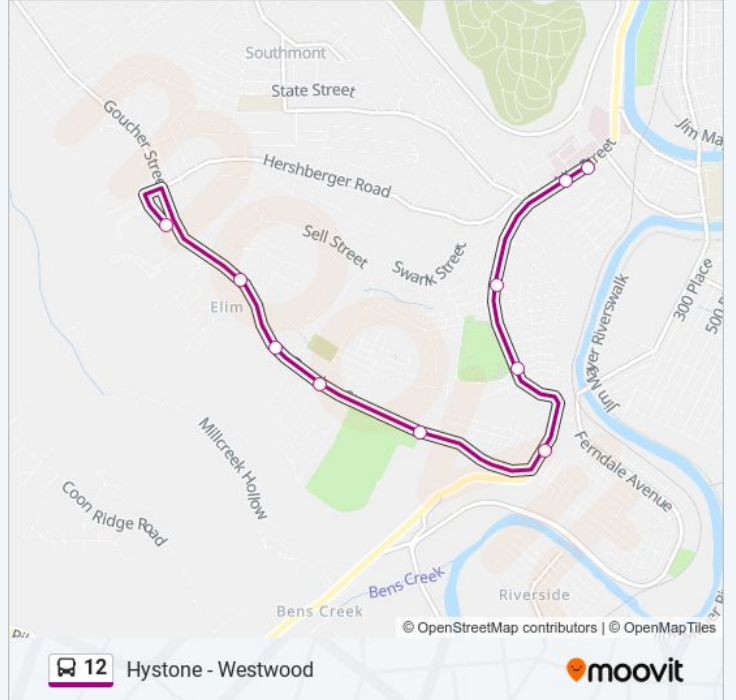

12 bus time schedules and route maps are available in an offline PDF at moovitapp.com. Use the Moovit App to see live bus times, train schedule or subway schedule, and step-by-step directions for all public transit in Pittsburgh.

© 2024 Moovit - All Rights Reserved