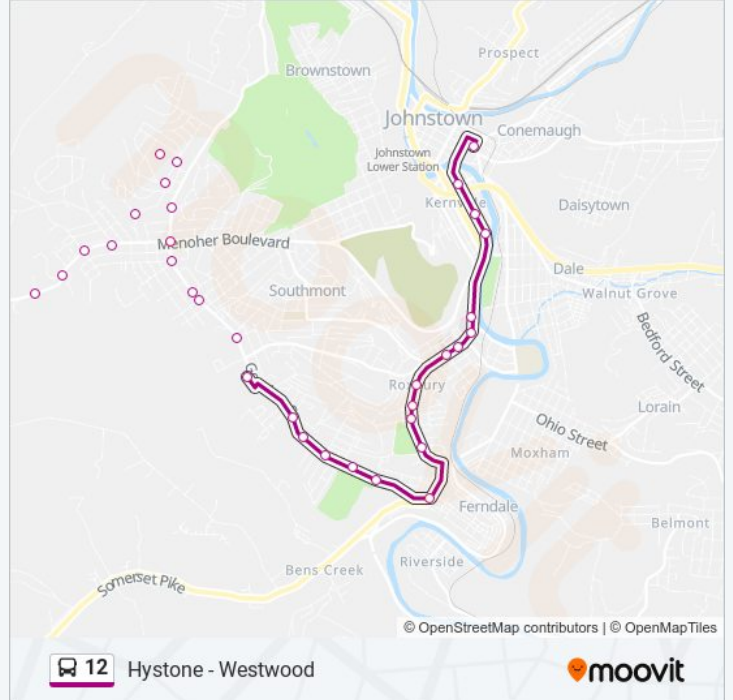

Direction: Westwood Plaza

25 stops

[VIEW LINE SCHEDULE](#)

Transit Center
 Franklin St & Haynes St Outbound
 Franklin St & Everhart St Outbound
 Franklin St & Good Sam Outbound
 Conemaugh Hospital Outbound
 Franklin St & Rose St Outbound
 Franklin St & Sell St Outbound
 Franklin St & Plainfield Ave Outbound
 Franklin St & Goucher St Outbound
 Goucher St & Margaret Ave Outbound
 Goucher St & Braddock St Outbound
 Goucher St & Carriage Hill Apts O
 Hiram G Andrews Center Outbound
 Goucher St & Queen St Outbound
 Goucher St & Luzerne St Ext Outbound
 Goucher St & Pitt Ave Outbound
 Goucher St & Menoher Blvd Outbound

12 bus Info

Direction: Westwood Plaza

Stops: 25

Trip Duration: 30 min

Line Summary:

Menoher Blvd & St Clair Rd Outbound

Menoher Blvd & Drury Ln Outbound

Hilltop Heights

Menoher Blvd & Alicia Ln Inbound

Menoher Blvd & Stanford Ave Inbound

Parkview Dr & Minno Dr Outbound

Minno Dr & Granger Dr Outbound

Westwood Plaza Inbound

Direction: Woodvale Garage

10 stops

[VIEW LINE SCHEDULE](#)

Hiram G Andrews Center Outbound

Goucher St & Lindberg Ave Inbound

Goucher St & Carriage Hill Apts Inbound

Goucher St & Braddock St Inbound

Goucher St & Margaret Ave Inbound

Franklin St & Hystone Ave Inbound