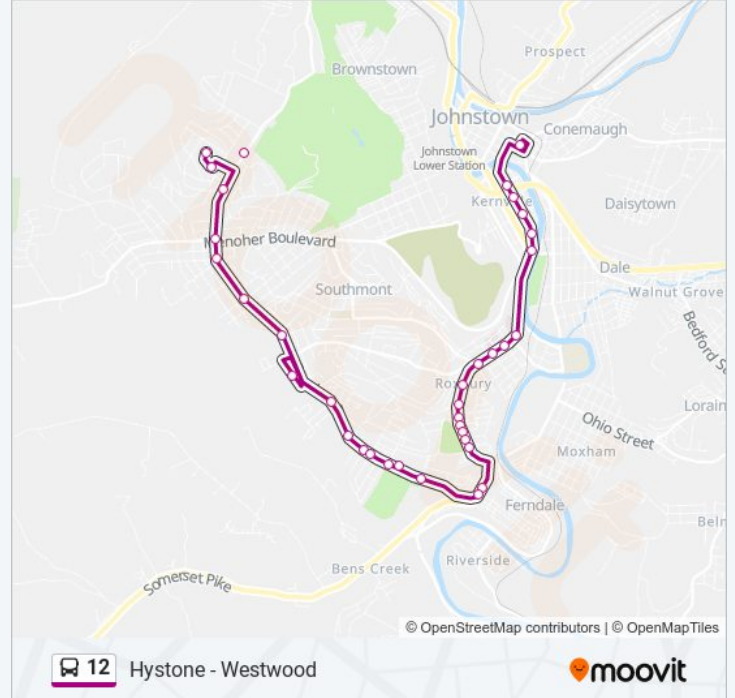

Direction: Transit Center

34 stops

[VIEW LINE SCHEDULE](#)

- Westwood Plaza Inbound
- Westwood Plaza - Dollar Tree
- Norwood Gardens
- Goucher St & Willett Dr I & O
- Goucher St & Menoher Blvd Inbound
- Goucher St & Pitt Ave Inbound
- Goucher St & Luzerne St Ext Inbound
- Goucher St & Queen St Inbound
- Hiram G Andrews Center Inbound
- Goucher St & Lindberg Ave Inbound
- Goucher St & Carriage Hill Apts Inbound
- Goucher St & Nice Ave Inbound
- Goucher St & Braddock St Inbound
- Goucher St & Warren St Inbound
- Giant Eagle Goucher St I & O
- Goucher St & Margaret Ave Inbound
- Franklin St & Hystone Ave Inbound
- Franklin St & Plainfield Ave Inbound
- Franklin St & Hammer Ave Inbound
- Franklin St & Ross St Inbound
- Franklin St & Rambo St Inbound
- Franklin St & Derby St Inbound

Direction: Westwood Plaza

25 stops

[VIEW LINE SCHEDULE](#)

Transit Center
 Franklin St & Haynes St Outbound
 Franklin St & Everhart St Outbound
 Franklin St & Good Sam Outbound
 Conemaugh Hospital Outbound
 Franklin St & Rose St Outbound
 Franklin St & Sell St Outbound
 Franklin St & Plainfield Ave Outbound
 Franklin St & Goucher St Outbound
 Goucher St & Margaret Ave Outbound
 Goucher St & Braddock St Outbound
 Goucher St & Carriage Hill Apts O
 Hiram G Andrews Center Outbound
 Goucher St & Queen St Outbound
 Goucher St & Luzerne St Ext Outbound
 Goucher St & Pitt Ave Outbound
 Goucher St & Menoher Blvd Outbound

12 bus Info

Direction: Westwood Plaza

Stops: 25

Trip Duration: 30 min

Line Summary:

Menoher Blvd & St Clair Rd Outbound

Menoher Blvd & Drury Ln Outbound

Hilltop Heights