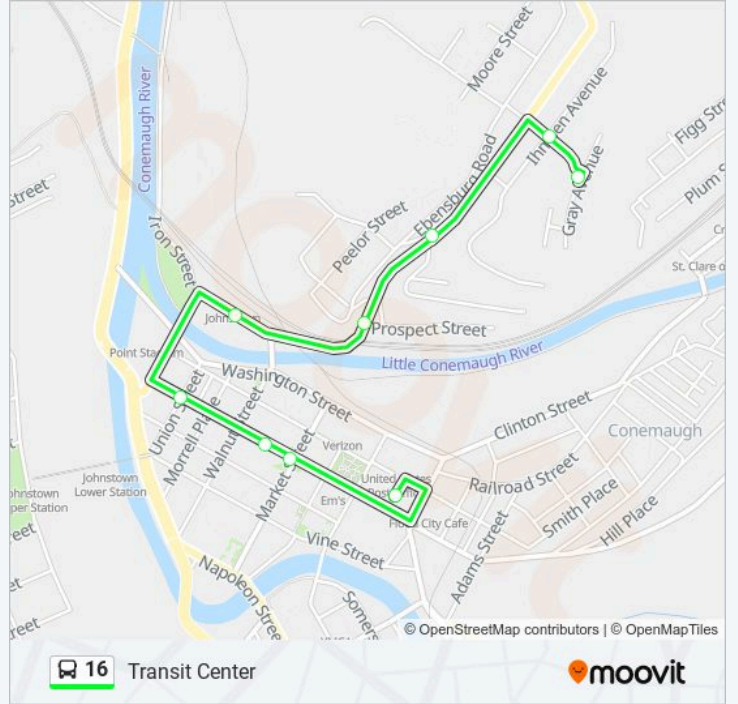

### Direction: Prospect

8 stops

[VIEW LINE SCHEDULE](#)

- Transit Center
- Central Park Complex Outbound
- Locust St & Market St Outbound
- Locust St & Walnut St Outbound
- Wm Penn Ave & Prospect St Outbound
- Crouse Ave & Ebensburg Rd Inbound
- Fulton St & Ebensburg Rd Inbound
- Prospect Homes Inbound

### 16 bus Info

**Direction:** Prospect

**Stops:** 8

**Trip Duration:** 8 min

**Line Summary:**

**Direction: Transit Center**

9 stops

[VIEW LINE SCHEDULE](#)

- Prospect Homes Inbound
- Crouse Ave & Ihmsen Ave Inbound
- Wm Penn & New St Inbound
- Wm Penn Ave & Prospect St Inbound
- Amtrak Train Station Inbound
- Main St & Union St Inbound
- Conemaugh Hospital Downtown
- Main St & Market St Inbound
- Transit Center

**16 bus Info**

**Direction:** Transit Center

**Stops:** 9

**Trip Duration:** 10 min

**Line Summary:**

16 bus time schedules and route maps are available in an offline PDF at [moovitapp.com](https://moovitapp.com). Use the Moovit App to see live bus times, train schedule or subway schedule, and step-by-step directions for all public transit in Pittsburgh.