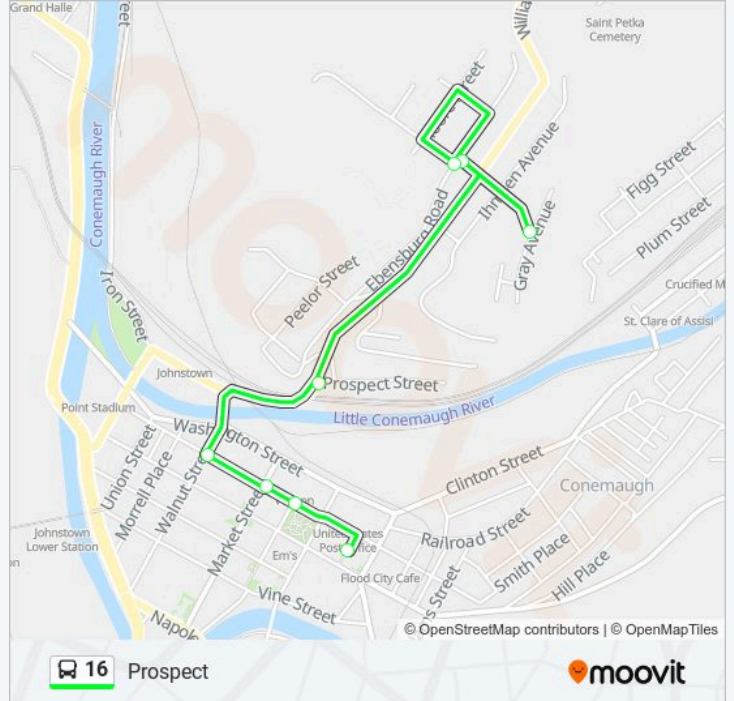

### Direction: Prospect

8 stops

[VIEW LINE SCHEDULE](#)

- Transit Center
- Central Park Complex Outbound
- Locust St & Market St Outbound
- Locust St & Walnut St Outbound
- Wm Penn Ave & Prospect St Outbound
- Crouse Ave & Ebensburg Rd Inbound
- Fulton St & Ebensburg Rd Inbound
- Prospect Homes Inbound

### 16 bus Time Schedule

Prospect Route Timetable:

Sunday	10:40 AM - 5:05 PM
Monday	6:35 AM - 9:35 PM
Tuesday	6:35 AM - 9:35 PM
Wednesday	6:35 AM - 9:35 PM
Thursday	6:35 AM - 9:35 PM
Friday	6:35 AM - 9:35 PM
Saturday	7:35 AM - 6:05 PM

### 16 bus Info

**Direction:** Prospect

**Stops:** 8

**Trip Duration:** 8 min

**Line Summary:**

**Direction: Transit Center**

9 stops

[VIEW LINE SCHEDULE](#)

- Prospect Homes Inbound
- Crouse Ave & Ihmsen Ave Inbound
- Wm Penn & New St Inbound
- Wm Penn Ave & Prospect St Inbound
- Amtrak Train Station Inbound
- Main St & Union St Inbound
- Conemaugh Hospital Downtown
- Main St & Market St Inbound
- Transit Center