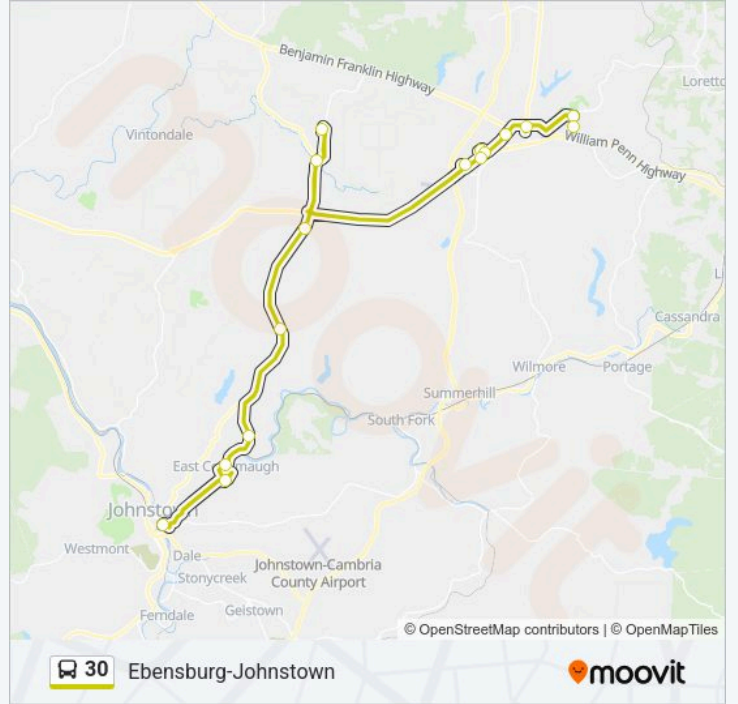

### 30 bus Info

**Direction:** Johnstown Via Nantyglo

**Stops:** 16

**Trip Duration:** 53 min

**Line Summary:**

30 bus time schedules and route maps are available in an offline PDF at [moovitapp.com](https://moovitapp.com). Use the Moovit App to see live bus times, train schedule or subway schedule, and step-by-step directions for all public transit in Pittsburgh.

© 2025 Moovit - All Rights Reserved