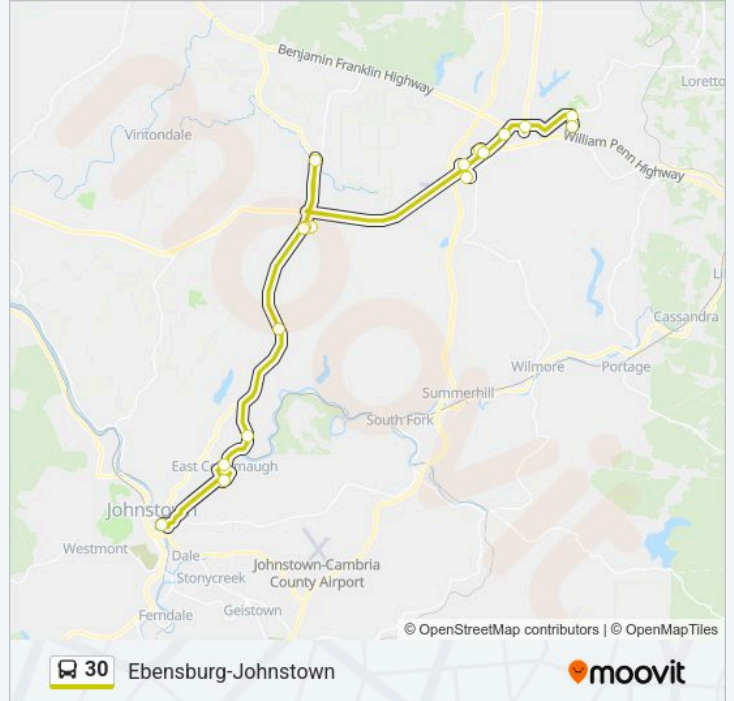

**30 bus Info**

**Direction:** Johnstown Via Nanty Glo

**Stops:** 17

**Trip Duration:** 57 min

**Line Summary:**

**Direction: Rt30-Ebensburg/Johnstown Via Nantyglo**

14 stops

[VIEW LINE SCHEDULE](#)

**Stops:** 14

**Trip Duration:** 55 min

**Line Summary:**

**Direction: Ebensburg Via Pike Rd**

16 stops

[VIEW LINE SCHEDULE](#)

- Transit Center
- Franklin Boro Bldg
- 2nd & Oak Conemaugh Inbound
- Park Hill American Legion Inbound
- Ideal Market Vinco Inbound
- Mundys Corner Kwik Fill
- Grace Church
- Nanty Glo Fire Hall
- Cambria County Cab
- Ebensburg College Plaza
- Cambria Day Reporting Center
- Walmart Ebensburg
- Ebensburg Family Med
- High St & Center St Ebensburg
- Court House Center & Lloyd
- Maple Heights