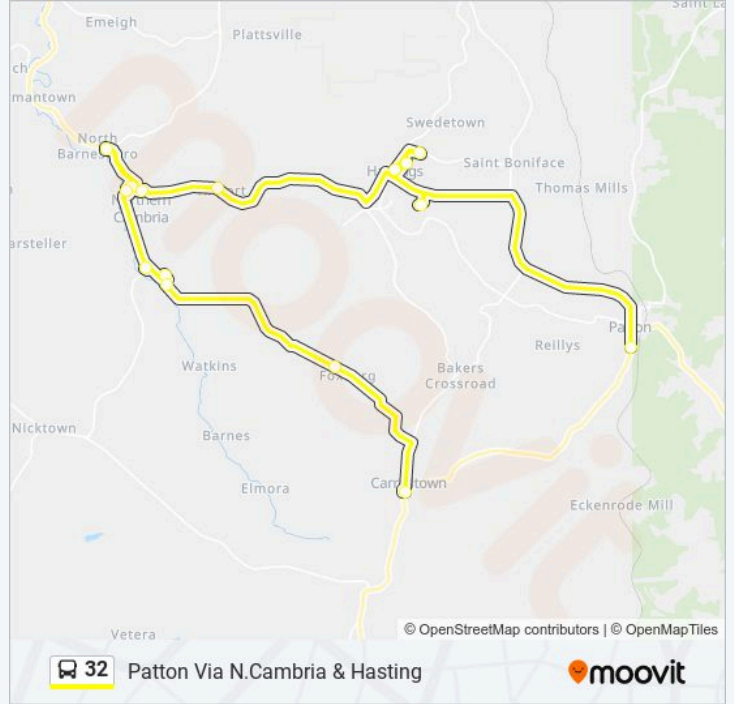

Stops: 2

Trip Duration: 7 min

Line Summary:

Direction: Carrolltown Via Hasting & N. Cambria

19 stops

[VIEW LINE SCHEDULE](#)

- Park & 5th
- 5th & Beech
- Terrace Apts
- Warfields
- Meadows
- Miners Hospital
- Post Office Bus Shelter
- Quick Response
- Coleman & 7th
- Mt. Carmel Cemetery
- St.Stansave&Nixonave (Old Dg)
- Rebecca Manor
- Nc Library
- Northern Cambria Giant Eagle
- Bilo Nc
- Crawford Commons
- Post Office-Spangler
- Foxberg Inn St Benedict

32 bus Info

Direction: Patton Via N.Cambria & Hasting

Stops: 15

Trip Duration: 41 min

Line Summary:

32 bus time schedules and route maps are available in an offline PDF at moovitapp.com. Use the Moovit App to see live bus times, train schedule or subway schedule, and step-by-step directions for all public transit in Pittsburgh.