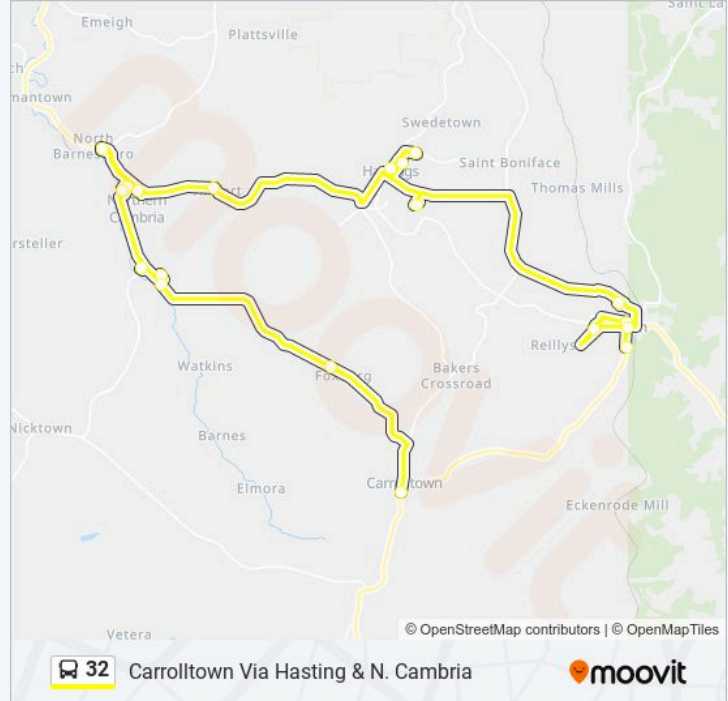

Stops: 2

Trip Duration: 7 min

Line Summary:

Direction: Carrolltown Via Hasting & N. Cambria

19 stops

[VIEW LINE SCHEDULE](#)

- Park & 5th
- 5th & Beech
- Terrace Apts
- Warfields
- Meadows
- Miners Hospital
- Post Office Bus Shelter
- Quick Response
- Coleman & 7th
- Mt. Carmel Cemetery
- St.Stansave&Nixonave (Old Dg)
- Rebecca Manor
- Nc Library
- Northern Cambria Giant Eagle
- Bilo Nc
- Crawford Commons
- Post Office-Spangler
- Foxberg Inn St Benedict

32 bus Info

Direction: Carrolltown Via Hasting & N. Cambria

Stops: 19

Trip Duration: 48 min

Line Summary:

Main St Bus Shelter Carrolltown

Direction: Patton Via N.Cambria & Hasting

15 stops