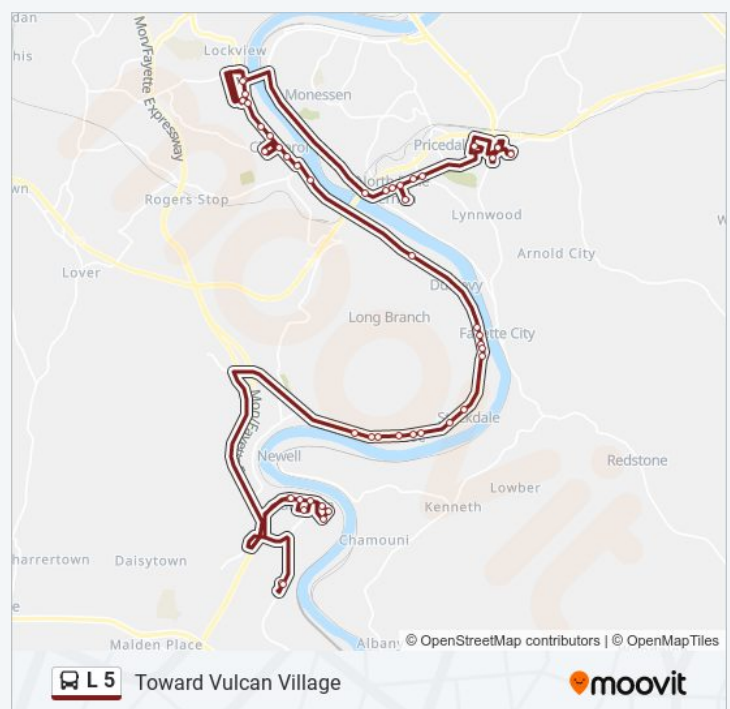

Allenport: Route 88 + Allen St

Allenport: Route 88 + Horseshoe St

Allenport: Route 88 + Washington St

Allenport: Route 88 + Wheeling Steel Pla

Stockdale: Route 88 Opp Locust St

Stockdale: Route 88 + Elm St

Roscoe: Route 88 + Ruth St

Roscoe: Route 88 + Mt Tabor Rd

Roscoe: Route 88 + Rebecca St

Tuesday	Not Operational
Wednesday	Not Operational
Thursday	Not Operational
Friday	Not Operational
Saturday	Not Operational

### L 5 bus Info

**Direction:** Toward Vulcan Village

**Stops:** 47

**Trip Duration:** 79 min

**Line Summary:**

Elco: Route 88 + Jobs St

Elco: Route 88 + Vesta St

Elco: Route 88 + Hollow Rd

California: 3rd St + Mechanic St

California University: Vulcan Village U

California University: Vulcan Village L

**Direction: Toward West Brownsville**

48 stops

[VIEW LINE SCHEDULE](#)

Rostraver Twp: Giant Eagle