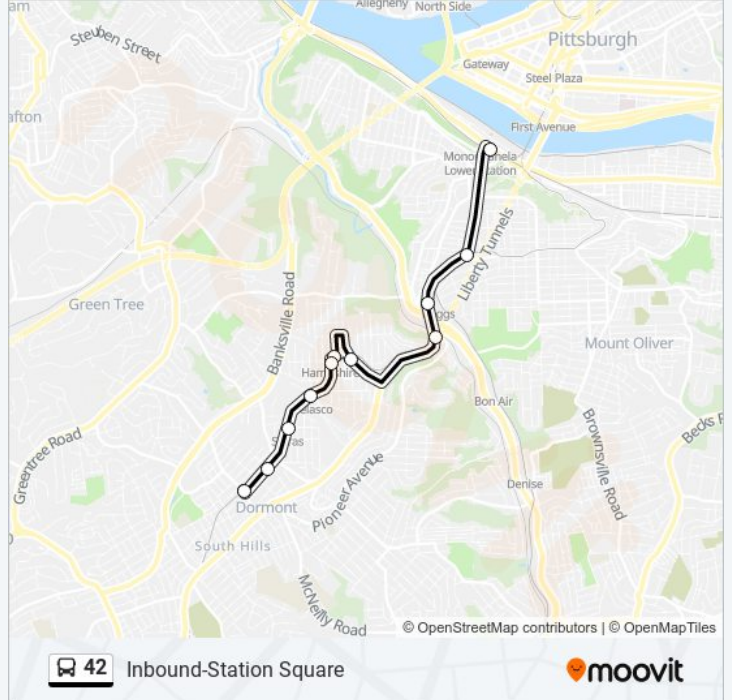

Direction: Inbound-Station Square

11 stops

[VIEW LINE SCHEDULE](#)

- Broadway Ave + Potomac Ave
- Broadway Ave + Stevenson
- Shiras
- Broadway + Belasco(Island)
- Broadway Ave + Hampshire
- Broadway Ave + Fallowfield Ave
- Cape May Ave + Hampshire Ave
- South Busway + Dawn Ave Shelter
- South Busway + Palm Garden
- South Busway + South Hills Jct
- Private Roadway + Station Square Station

42 bus Time Schedule

Inbound-Station Square Route Timetable:

Sunday	12:18 AM - 10:49 PM
Monday	5:18 AM - 10:49 PM
Tuesday	4:18 AM - 11:58 PM
Wednesday	12:38 AM - 11:58 PM
Thursday	12:38 AM - 11:58 PM
Friday	12:38 AM - 11:58 PM
Saturday	12:38 AM - 11:48 PM

42 bus Info

Direction: Inbound-Station Square

Stops: 11

Trip Duration: 24 min

Line Summary:

Direction: Outbound-Potomac Ave

10 stops

[VIEW LINE SCHEDULE](#)

42 bus Info

Direction: Outbound-Potomac Ave

Stops: 10

Trip Duration: 26 min

Line Summary:

42 bus time schedules and route maps are available in an offline PDF at moovitapp.com. Use the Moovit App to see live bus times, train schedule or subway schedule, and step-by-step directions for all public transit in Pittsburgh.