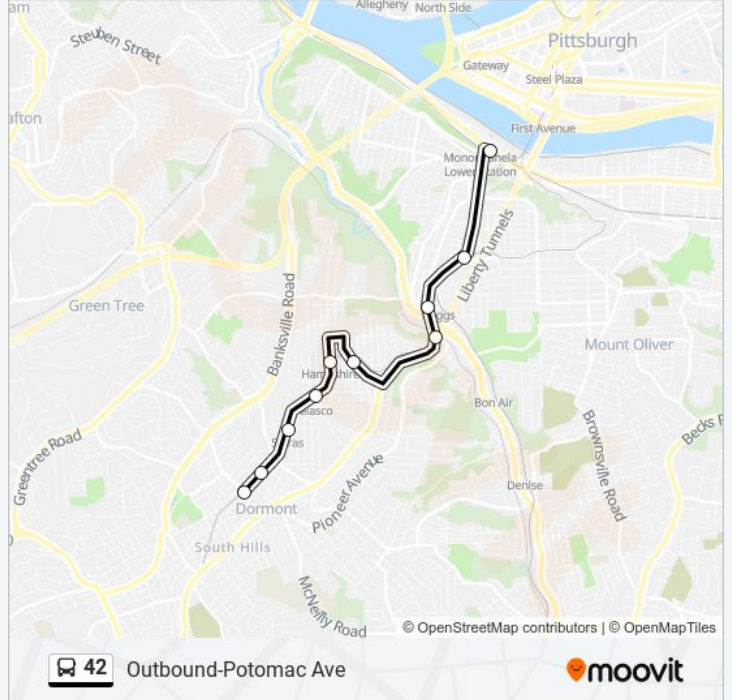

Direction: Inbound-Station Square

11 stops

[VIEW LINE SCHEDULE](#)

- Broadway Ave + Potomac Ave
- Broadway Ave + Stevenson
- Shiras
- Broadway + Belasco(Island)
- Broadway Ave + Hampshire
- Broadway Ave + Fallowfield Ave
- Cape May Ave + Hampshire Ave
- South Busway + Dawn Ave Shelter
- South Busway + Palm Garden
- South Busway + South Hills Jct
- Private Roadway + Station Square Station

42 bus Info

Direction: Inbound-Station Square

Stops: 11

Trip Duration: 24 min

Line Summary:

Direction: Outbound-Potomac Ave

10 stops

[VIEW LINE SCHEDULE](#)

Shiras

Broadway Ave + Stevenson

Broadway Ave + Potomac Ave

42 bus Time Schedule

Outbound-Potomac Ave Route Timetable:

Sunday	12:12 AM - 11:13 PM
Monday	5:42 AM - 11:13 PM
Tuesday	4:42 AM - 11:42 PM
Wednesday	12:22 AM - 11:42 PM
Thursday	12:22 AM - 11:42 PM
Friday	12:22 AM - 11:42 PM
Saturday	12:22 AM - 11:42 PM

42 bus Info

Direction: Outbound-Potomac Ave

Stops: 10

Trip Duration: 26 min

Line Summary:

42 bus time schedules and route maps are available in an offline PDF at moovitapp.com. Use the Moovit App to see live bus times, train schedule or subway schedule, and step-by-step directions for all public transit in Pittsburgh.