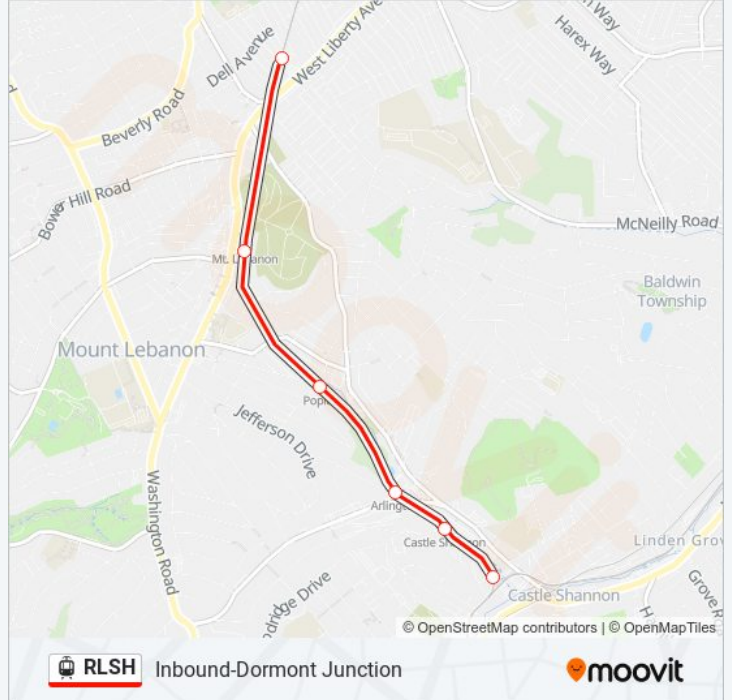

The RLSH light rail line (Inbound-Dormont Junction) has 2 routes. For regular weekdays, their operation hours are:  
(1) Inbound-Dormont Junction: 12:17 AM - 11:47 PM (2) Outbound-Overbrook Junction: 12:02 AM - 11:32 PM  
Use the Moovit App to find the closest RLSH light rail station near you and find out when is the next RLSH light rail arriving.

**Direction: Inbound-Dormont Junction**

6 stops

[VIEW LINE SCHEDULE](#)

Overbrook Junction

Castle Shannon

Arlington

Poplar

Mt. Lebanon

**RLSH light rail Info****Direction:** Inbound-Dormont Junction**Stops:** 6**Trip Duration:** 10 min**Line Summary:**

**Direction: Outbound-Overbrook Junction**

6 stops

[VIEW LINE SCHEDULE](#)

Dormont Junction

**RLSH light rail Info**

**Direction:** Outbound-Overbrook Junction

**Stops:** 6

**Trip Duration:** 10 min

**Line Summary:**

RLSH light rail time schedules and route maps are available in an offline PDF at [moovitapp.com](https://moovitapp.com). Use the Moovit App to see live bus times, train schedule or subway schedule, and step-by-step directions for all public transit in Pittsburgh.